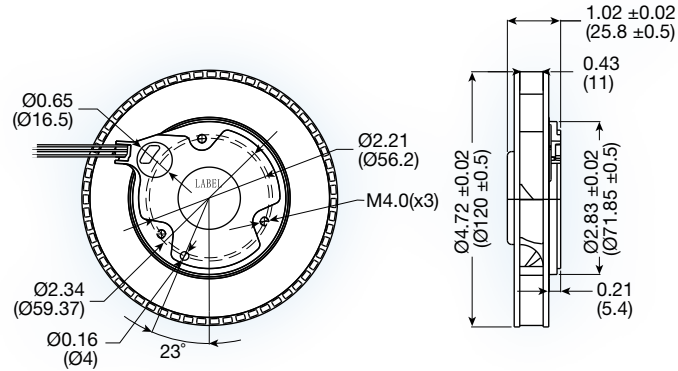

# MSI1225 series

**(120 dia. x 25 mm)**

4.72 dia. x 0.98 inches

Features:	soft start, polarity protection, auto-restart
Operating Voltage:	12 or 24 VDC
Construction:	aluminum die cast motor base; UL94V-0 plastic impeller
Bearing option:	ball bearing
Motor:	brushless DC

Model No.	Rated Voltage VDC	Current A		Speed RPM	Air Volume		Max. Static Pressure (H <sub>2</sub> O)		Sound Noise dba	Weight g
		12	24		M <sup>3</sup> /Min.	CFM	MM	INCH		
<b>MSI1225H</b>	12/24	0.88	0.48	3,300	1.64	58.0	13.7	0.57	51	161