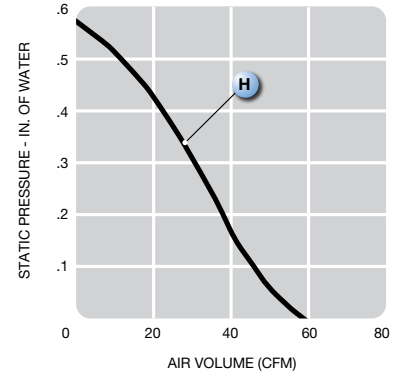

# MSI1225 series

**(120 dia. x 25 mm)**

4.72 dia. x 0.98 inches

Features:	soft start, polarity protection, auto-restart
Operating Voltage:	12 or 24 VDC
Construction:	aluminum die cast motor base; UL94V-0 plastic impeller
Bearing option:	ball bearing
Motor:	brushless DC

Model No.	Rated Voltage VDC	Current A		Speed RPM	Air Volume		Max. Static Pressure (H <sub>2</sub> O)		Sound Noise dba	Weight g
		12	24		M <sup>3</sup> /Min.	CFM	MM	INCH		
<b>MSI1225H</b>	12/24	0.88	0.48	3,300	1.64	58.0	13.7	0.57	51	161