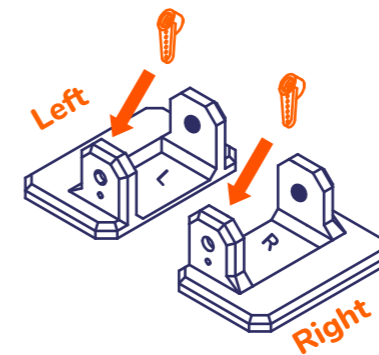

Hello! Otto Builder

I am Otto, your new robot friend. Ready to build me?

1

2

3

4

Adjust angle approx. at 90° (center of 180° rotation).

5

6

7

8

Adjust angle approx. at 90° (center of 180° rotation).

9

Check rotation gently, the servo goes 90° left & right

10

11

12

WARNING: CHOKING HAZARD
Small parts: NOT for Children under 3 years

1/2

ottodiy.com

ottodiy

WARNING: CHOKING HAZARD
Small parts: NOT for Children under 3 years