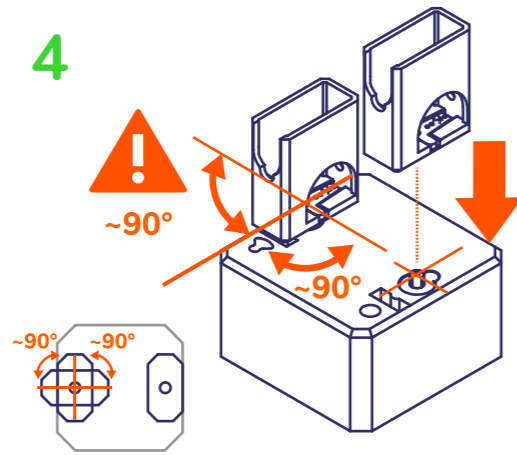

Hello! Otto Builder

I am Otto, your new robot friend. Ready to build me?

1

2

3

4

Adjust angle approx. at 90° (center of 180° rotation).

5

6

7

8

Adjust angle approx. at 90° (center of 180° rotation).

9

Check rotation gently, the servo goes 90° left & right

10

11