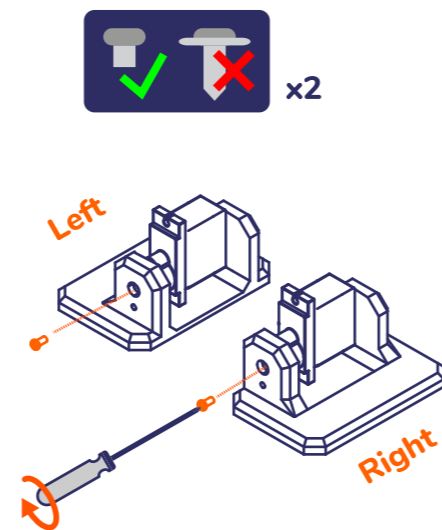

6

7

8

Adjust angle approx. at 90° (center of 180° rotation).

9

Check rotation gently, the servo goes 90° left & right

10

11

12

WARNING: CHOKING HAZARD
Small parts: NOT for Children under 3 years

1/2

ottodiy.com

ottodiy

WARNING: CHOKING HAZARD
Small parts: NOT for Children under 3 years