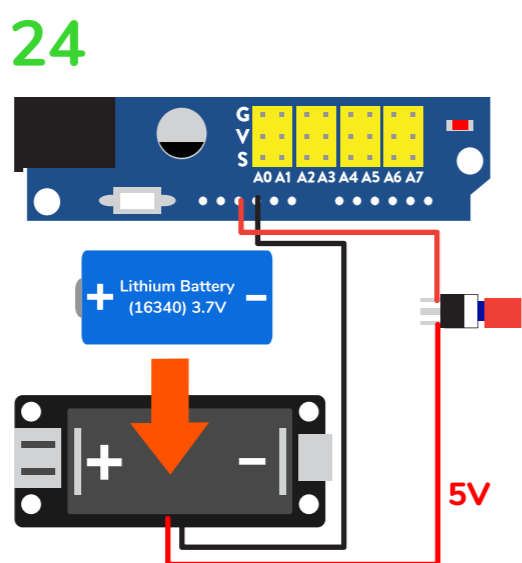

6

7

8

Adjust angle approx. at 90° (center of 180° rotation).

9

Check rotation gently, the servo goes 90° left & right

10

11

12

WARNING: CHOKING HAZARD
Small parts: NOT for Children under 3 years

1/2

ottodiy.com

ottodiy

WARNING: CHOKING HAZARD
Small parts: NOT for Children under 3 years