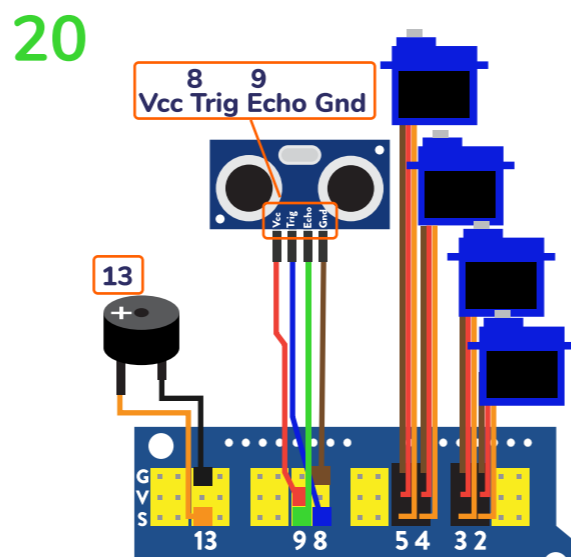

6

7

8

Adjust angle approx. at 90° (center of 180° rotation).

9

Check rotation gently, the servo goes 90° left & right

10

11

12

WARNING: CHOKING HAZARD
Small parts: NOT for Children under 3 years

1/2

ottodiy.com

ottodiy

WARNING: CHOKING HAZARD
Small parts: NOT for Children under 3 years