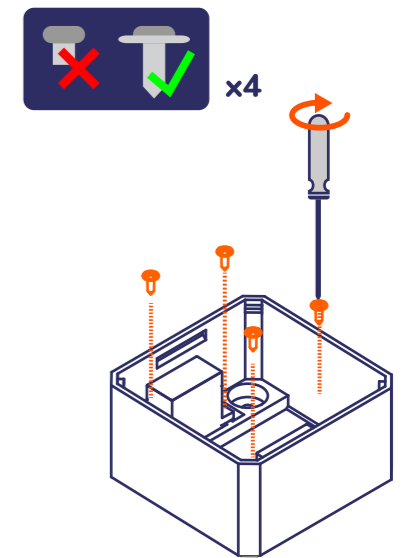

Hello! Otto Builder

I am Otto, your new robot friend. Ready to build me?

1

2

3

4

Adjust angle approx. at 90° (center of 180° rotation).

5

6

7

8

Adjust angle approx. at 90° (center of 180° rotation).

9

Check rotation gently, the servo goes 90° left & right

10

11