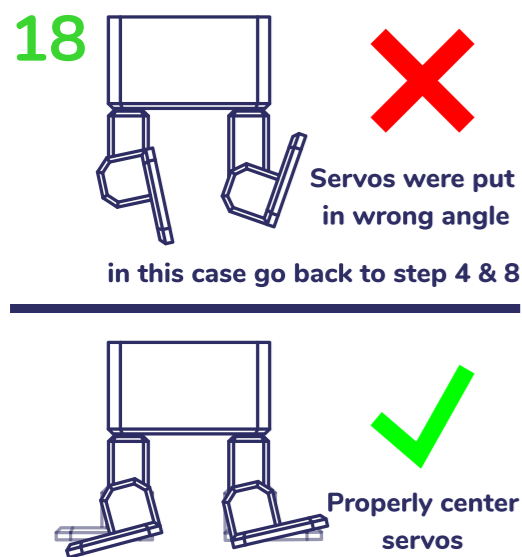

6

7

8

Adjust angle approx. at 90° (center of 180° rotation).

9

Check rotation gently, the servo goes 90° left & right

10

11

12

WARNING: CHOKING HAZARD
Small parts: NOT for Children under 3 years

1/2

ottodiy.com

ottodiy

WARNING: CHOKING HAZARD
Small parts: NOT for Children under 3 years