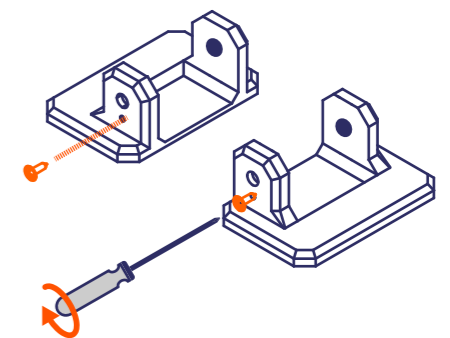

Hello! Otto Builder

I am Otto, your new robot friend. Ready to build me?

1

2

3

4

Adjust angle approx. at 90° (center of 180° rotation).

5

6

7

8

Adjust angle approx. at 90° (center of 180° rotation).

9

Check rotation gently, the servo goes 90° left & right

10

11