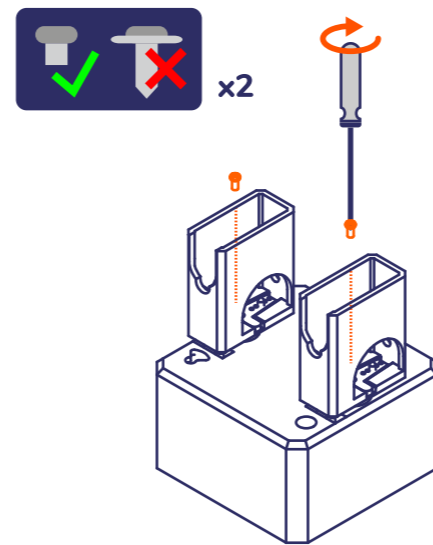

Hello! Otto Builder

I am Otto, your new robot friend. Ready to build me?

1

2

3

4

Adjust angle approx. at 90° (center of 180° rotation).

5

6

7

8

Adjust angle approx. at 90° (center of 180° rotation).

9

Check rotation gently, the servo goes 90° left & right

10

11