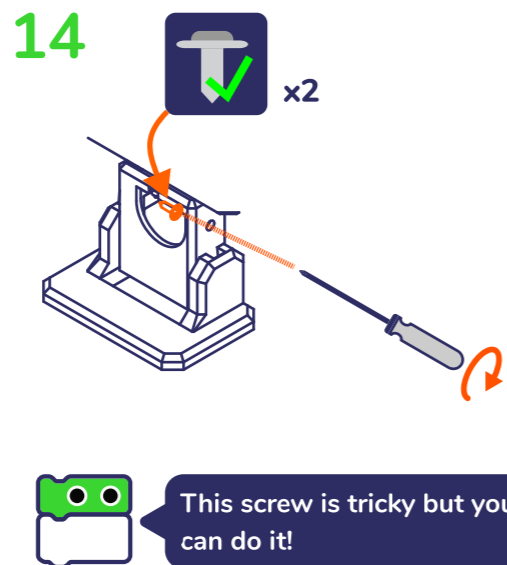

6

7

8

Adjust angle approx. at 90° (center of 180° rotation).

9

Check rotation gently, the servo goes 90° left & right

10

11

12

WARNING: CHOKING HAZARD
Small parts: NOT for Children under 3 years

1/2

ottodiy.com

ottodiy

WARNING: CHOKING HAZARD
Small parts: NOT for Children under 3 years