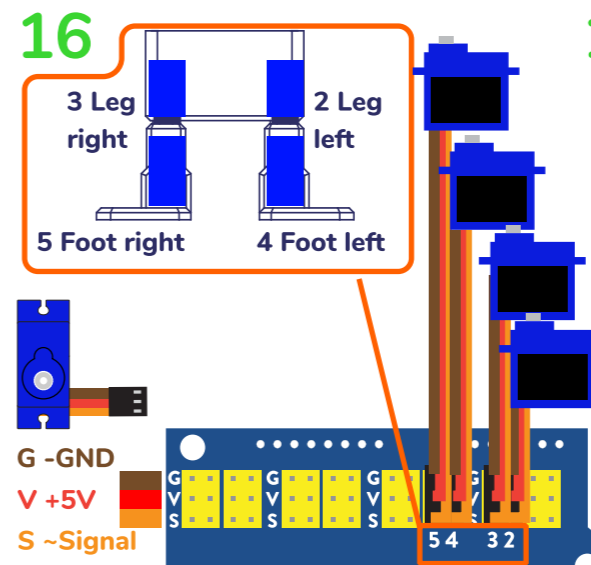

6

7

8

Adjust angle approx. at 90° (center of 180° rotation).

9

Check rotation gently, the servo goes 90° left & right

10

11

12

WARNING: CHOKING HAZARD
Small parts: NOT for Children under 3 years

1/2

ottodiy.com

ottodiy

WARNING: CHOKING HAZARD
Small parts: NOT for Children under 3 years