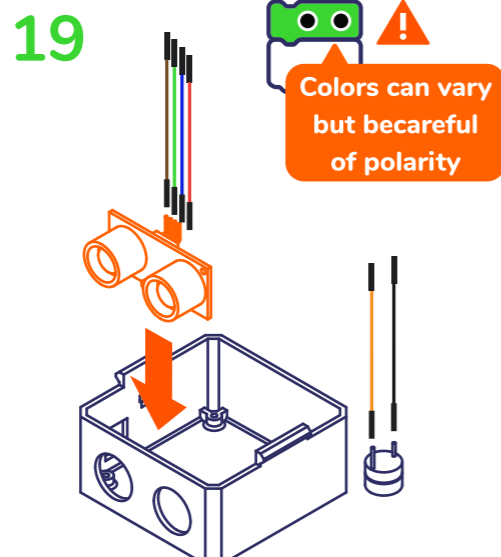

WARNING: CHOKING HAZARD
Small parts: NOT for Children under 3 years