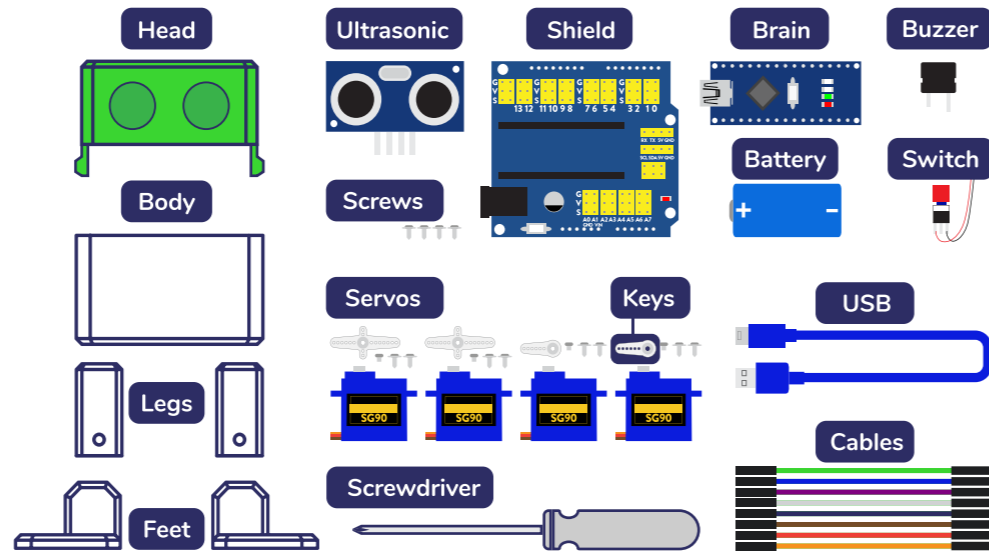

Hello! Otto Builder

I am Otto, your new robot friend. Ready to build me?

1

2

3

4

Adjust angle approx. at 90° (center of 180° rotation).

5

6

7

8

Adjust angle approx. at 90° (center of 180° rotation).

9

Check rotation gently, the servo goes 90° left & right

10

11

12

WARNING: CHOKING HAZARD
Small parts: NOT for Children under 3 years

1/2

ottodiy.com

ottodiy

WARNING: CHOKING HAZARD
Small parts: NOT for Children under 3 years