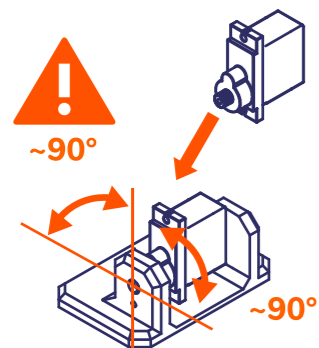

Hello! Otto Builder

I am Otto, your new robot friend. Ready to build me?

1

2

3

4

Adjust angle approx. at 90° (center of 180° rotation).

5

6

7

8

Adjust angle approx. at 90° (center of 180° rotation).

9

Check rotation gently, the servo goes 90° left & right

10

11