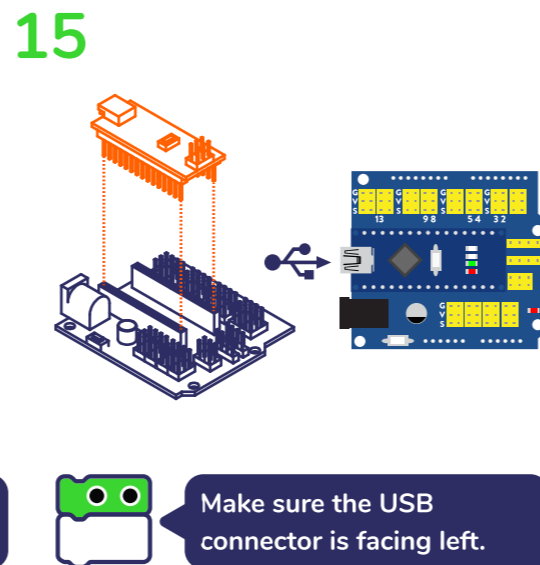

6

7

8

Adjust angle approx. at 90° (center of 180° rotation).

9

Check rotation gently, the servo goes 90° left & right

10

11

12

WARNING: CHOKING HAZARD
Small parts: NOT for Children under 3 years

1/2

ottodiy.com

ottodiy

WARNING: CHOKING HAZARD
Small parts: NOT for Children under 3 years