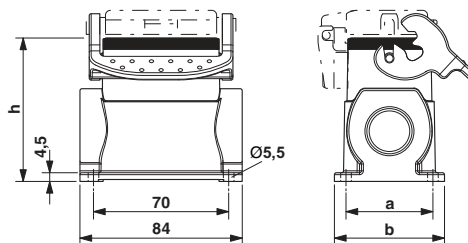

Technical data

Dimensions

Height	52 mm
Width	52 mm
Length	84 mm

Ambient conditions

Degree of protection of housing (IP)	IP65
Ambient temperature (operation)	-40 °C ... 125 °C

General

Note	For contact inserts HC-B6, BB10, DD24, M
Design	B6
Housing type	Box mounting bases
Locking type	With single locking latch
No. of cable exits	2
Cable exit	Lateral
Screw connection	None
Type of the screw connection	2x M25

Ex Approvals

Approvals submitted

Approval details

Accessories

Accessories

Full screw connection

Cable gland - HC-K-KV-M25(11-17) - 1690639

Plastic screw connection up to 5 bar, thread length: 8 mm, cable diameter: 11 - 17 mm, WAF 29, screw connection: M25

Housing - HC-B 6-SMLD-52/O2M25 - 1604730

Accessories

Cable gland - HC-M-KV-M25(1ASI) - 1584020

Metal screw connection for an AS-Interface flat-ribbon conductor, thread type M25

Multiple screw connection

Cable gland - HC-M-KV-M25(1X10/1X11) - 1580228

Special cable screw connection M25, brass nickel-plated, grommet with 10 mm and 11 mm holes

Drawings

Dimensioned drawing

Dimensional drawing; h = 52 mm, a = 40 mm, b = 52 mm