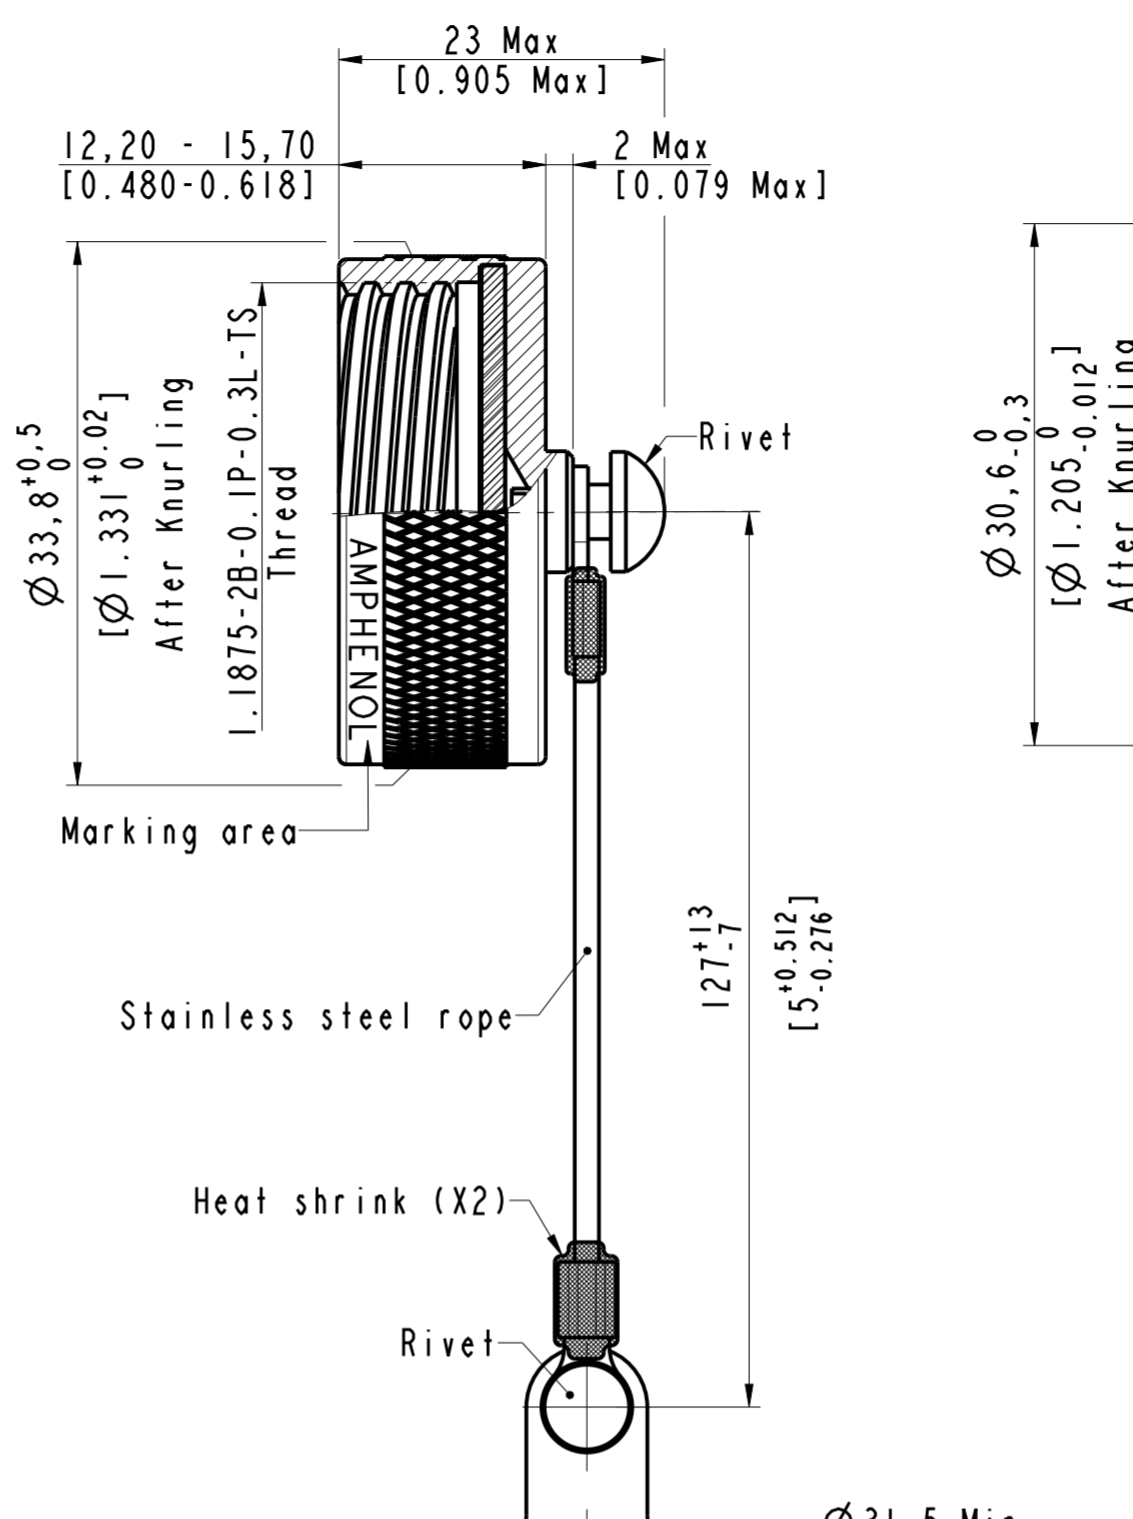

### HDMIF TVC 2 X X

### HDMIF TVC 6 X X

Commercial designation:

**HDMIF TVC X X X FXXX**

- Blank: Standard caps.
- F057: Protective cap for reduced flange connectors (F058, F059, F311, F312).
- Finish:
- N: Nickel
- G: Olive drab cadmium
- ZN: Black zinc nickel
- Link type:
- MR: Stainless steel rope - Transparent jacket
- BMR: Stainless steel rope - Black jacket
- Connector type:
- 2: Square flange receptacle
- 7: Jam nut receptacle
- 6: Plug

Note:

1. All attachments (Rivet & Solid ring) are stainless steel passivated