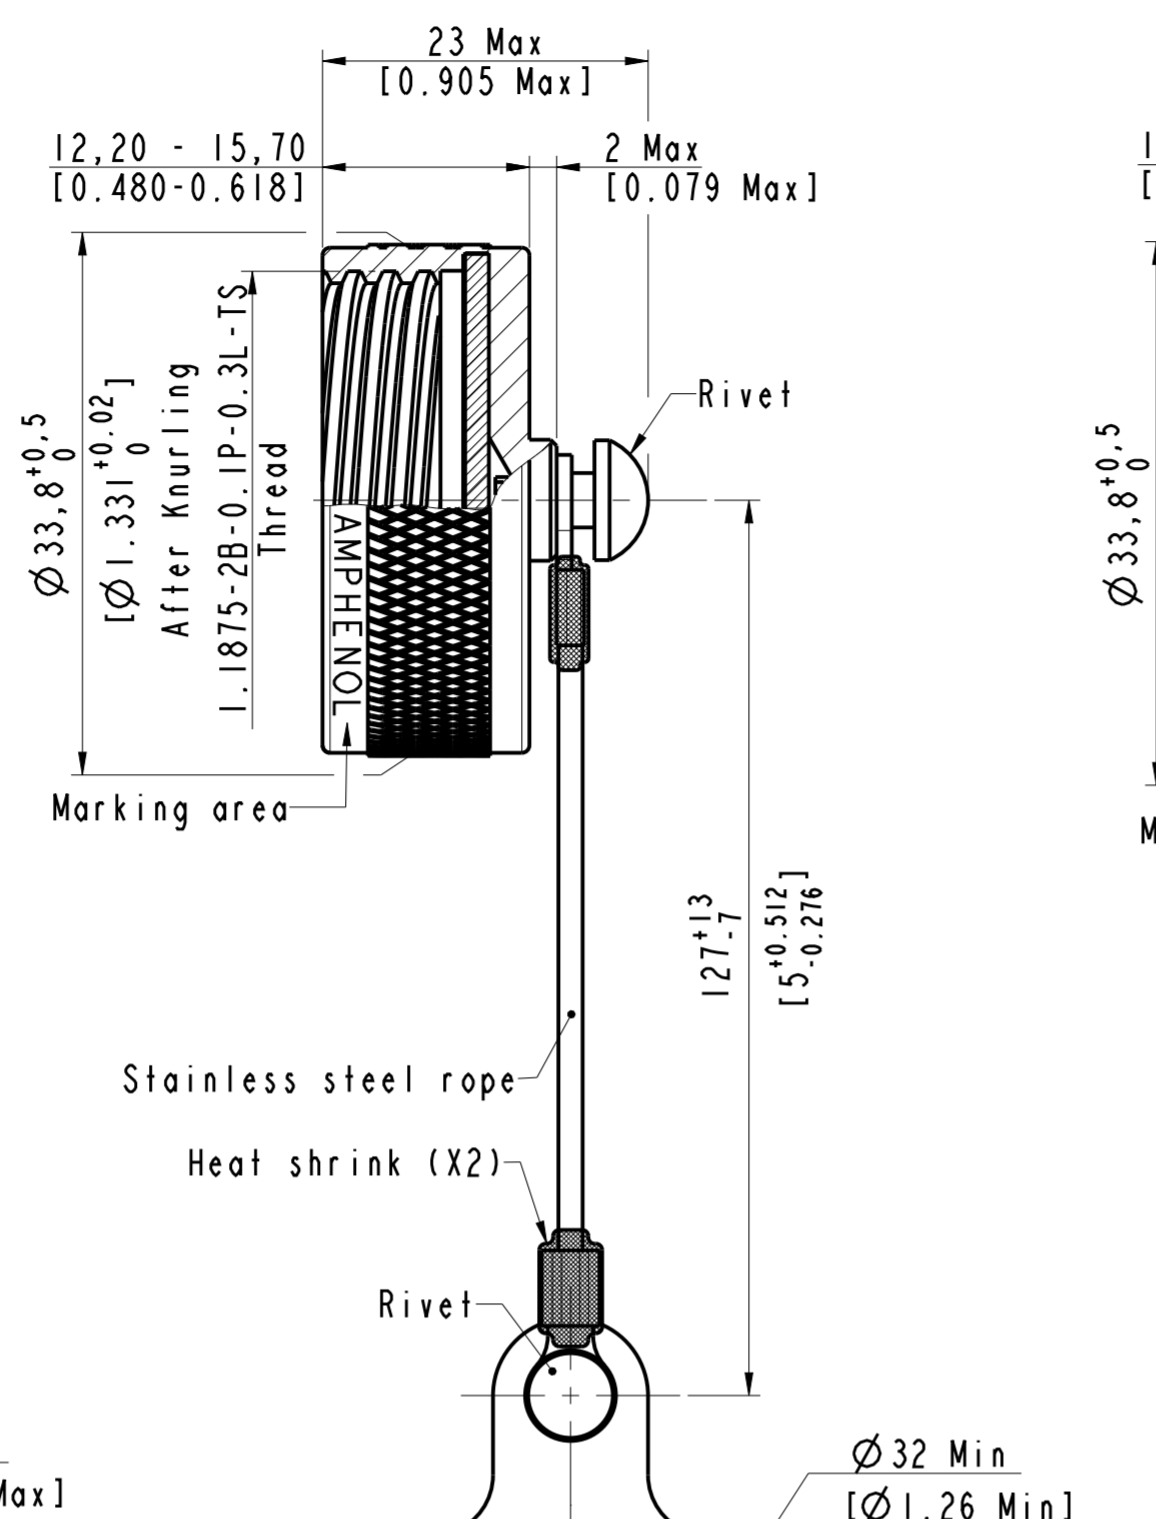

### HDMIF TVC 2 X X

### HDMIF TVC 6 X X

Commercial designation:

**HDMIF TVC X X X FXXX**

- Blank: Standard caps.
- F057: Protective cap for reduced flange connectors (F058, F059, F311, F312).
- Finish:
- N: Nickel
- G: Olive drab cadmium
- ZN: Black zinc nickel
- Link type:
- MR: Stainless steel rope - Transparent jacket
- BMR: Stainless steel rope - Black jacket
- Connector type:
- 2: Square flange receptacle
- 7: Jam nut receptacle
- 6: Plug

Note:

1. All attachments (Rivet & Solid ring) are stainless steel passivated