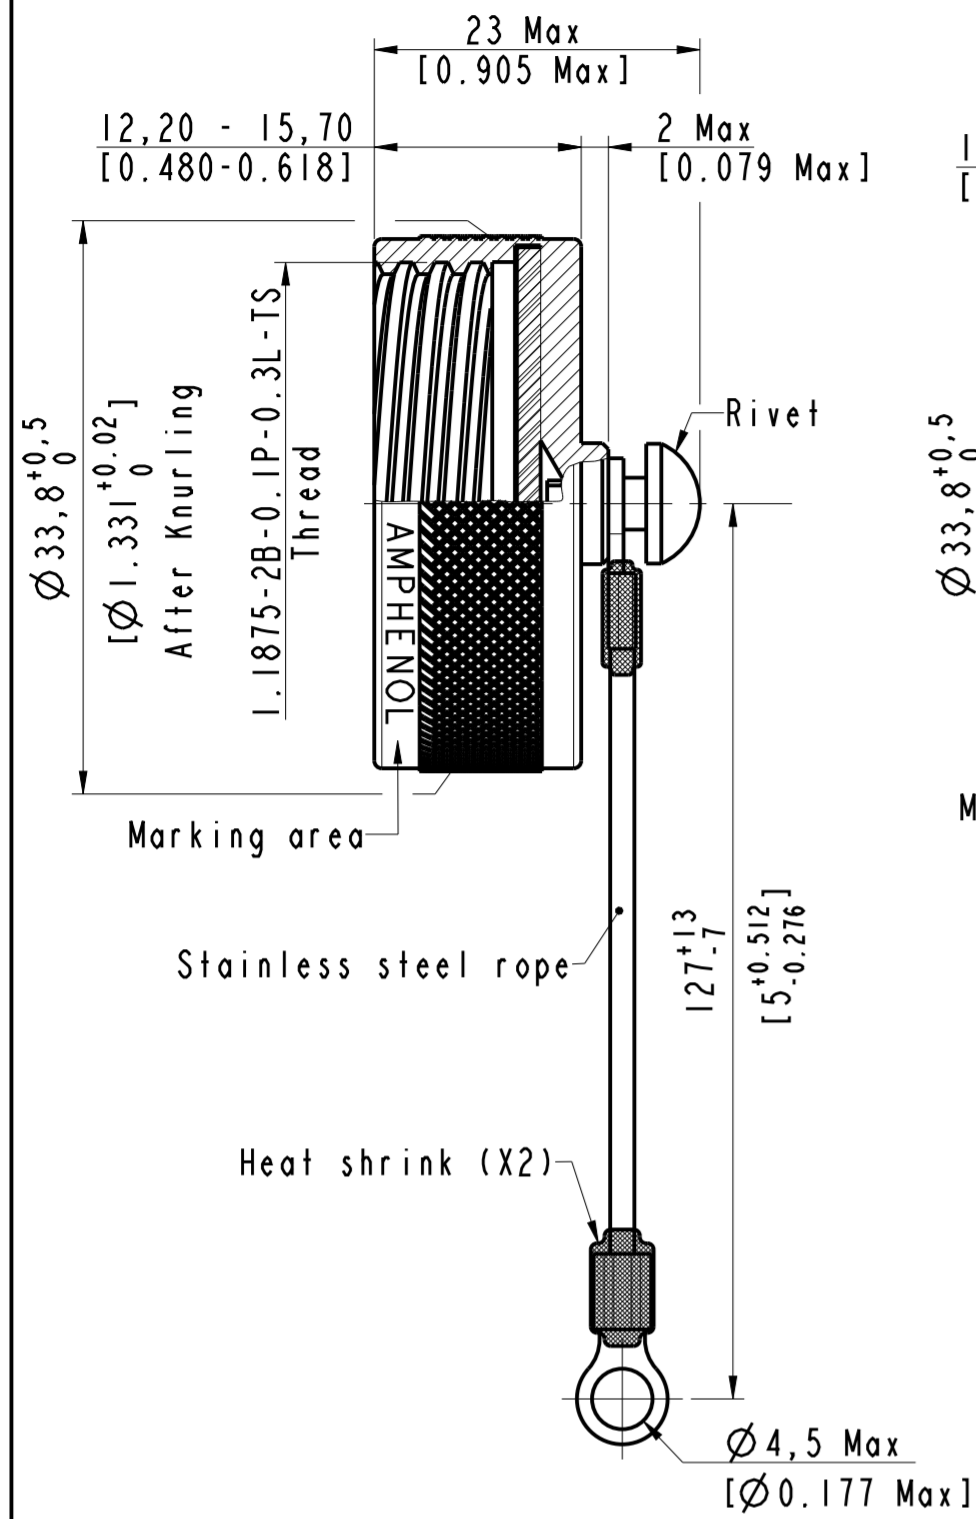

### HDMIF TVC 2 X X

### HDMIF TVC 6 X X

Commercial designation:

**HDMIF TVC X X X FXXX**

- Blank: Standard caps.
- F057: Protective cap for reduced flange connectors (F058, F059, F311, F312).
- Finish:
- N: Nickel
- G: Olive drab cadmium
- ZN: Black zinc nickel
- Link type:
- MR: Stainless steel rope - Transparent jacket
- BMR: Stainless steel rope - Black jacket
- Connector type:
- 2: Square flange receptacle
- 7: Jam nut receptacle
- 6: Plug