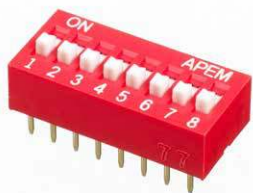

BUILD YOUR PART NUMBER

NDS

SERIES

ACTUATOR

NUMBER OF WAYS

TAPE SEAL

COMPLIANCE

Blank	Raised
R	Recessed

01	One way	07	Seven way
02	Two way	08	Eight way
03	Three way	09	Nine way
04	Four way	10	Ten way
05	Five way	12	Twelve way
06	Six way		

Blank	No tape seal
T	Tape seal

V	RoHS

8 WAY - STANDARD PROFILE WITH RAISED ACTUATORS

Number of ways	Dimension A	Dimension B
1	3.90 (0.15)	NA
2	6.44 (0.25)	2.54 (0.1)
3	8.98 (0.35)	5.08 (0.2)
4	11.52 (0.45)	7.62 (0.3)
5	14.06 (0.55)	10.16 (0.4)
6	16.60 (0.65)	12.70 (0.5)
7	19.14 (0.75)	15.24 (0.6)
8	21.68 (0.85)	17.78 (0.7)
9	24.22 (0.95)	20.32 (0.8)
10	26.76 (1.05)	22.86 (0.9)
12	31.84 (1.25)	27.94 (1.1)