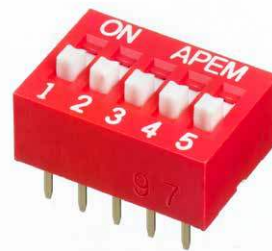

## MECHANICAL SPECIFICATIONS

- Operating force: 1,000 gf (9.8 N) max

## MATERIALS

- Case & Actuator: PBT
- Base: PA66
- Contact: Gold plated
- Terminal: Gold plated brass
- Protection tape: Polyimide

The company reserves the right to change specifications without notice.