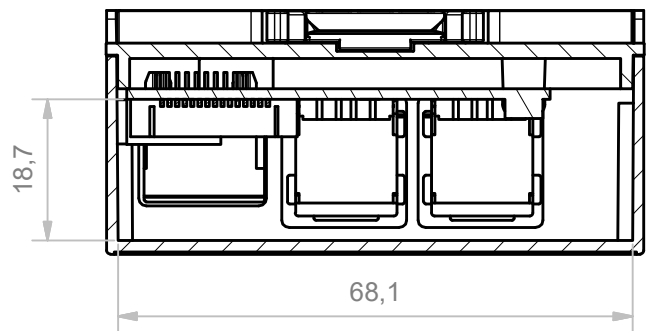

A-A (1:1)

RIF.	Q.TY	DESCRIPTION	CODE
1	1	HOOK MODULBOX LONG	M-01900
2	1	BASE 4M XT RASPBERRY B+/A+/ODROID	M-05556
3	2	SCREW 2.9X6.5 d TRUNC	PM10012021
4	1	BODY 4MC33-C XTS COMPACT RASPBERRY Pi3	M-06574

RESERVED PROPERTY: The present drawing cannot be reproduced or communicated to 3d parties, even partially, without the authorization of ITALTRONIC Srl. Italtronic reserves to protect its own rights according to the law.

GENERAL TOLERANCE	<b>UNI EN 22768/1 Media (m)</b>	Drawn:	Checked:	Revision description
SHEET NR.	Dimension in mm	DRAWING BY	Rigato N.	Dalla Montà D.
1 / 1			Date: 29/03/2016	Replace nr.
		Manual modification are not allowed		Part number: