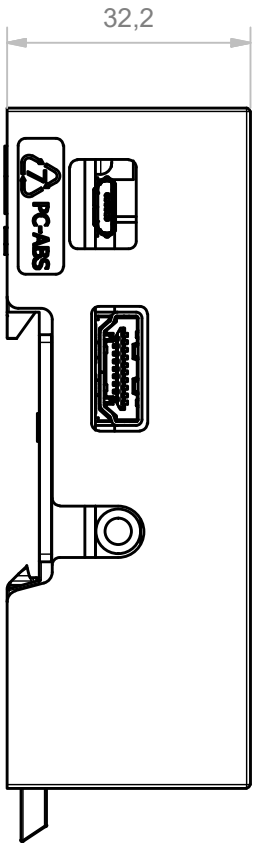

A-A (1:1)

RIF.	Q.TY	DESCRIPTION	CODE
1	1	HOOK MODULBOX LONG	M-01900
2	1	BASE 4M XT RASPBERRY B+/A+/ODROID	M-05556
3	2	SCREW 2.9X6.5 d TRUNC	PM10012021
4	1	BODY 4MC33-C XTS COMPACT RASPBERRY Pi3	M-06574

RESERVED PROPERTY: The present drawing cannot be reproduced or communicated to 3d parties, even partially, without the authorization of ITALTRONIC Srl. Italtronic reserves to protect its own rights according to the law.

GENERAL TOLERANCE	<b>UNI EN 22768/1 Media (m)</b>	Drawn:	Checked:	Revision description
SHEET NR.	Dimension in mm	DRAWING BY	Rigato N.	Dalla Montà D.
1 / 1			Date: 29/03/2016	Replace nr.
		Manual modification are not allowed		Part number: