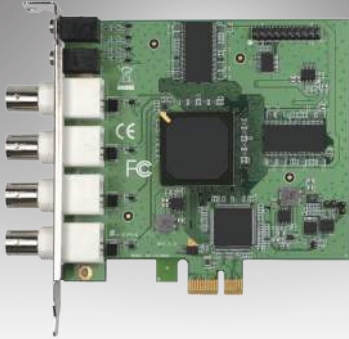

# DVP-7637E

## 4-ch H.264 PCIe Video Capture Card with SDK

NEW

### Features

- 4-channel composite video inputs with H.264 hardware compression
- 120/100 fps (NTSC/PAL) at 4CIF resolution for display
- 120/100 fps (NTSC/PAL) at up to 4CIF + CIF dual stream resolution for recording
- PCIe x1 host interface
- Supports Watchdog function
- Windows OS supported

### Introduction

DVP-7637E is a PCI-bus, hardware compression video capture card with 4 analog video and 4 audio inputs. DVP-7637E supports H.264 base line compression format at up to 4CIF resolution at real-time frame rate (30/25fps) for each channel. With an easy-to-use software development kit (SDK) and flexibility to stack multiple cards, DVP-7637E is an ideal solution for various video capture applications or video surveillance.