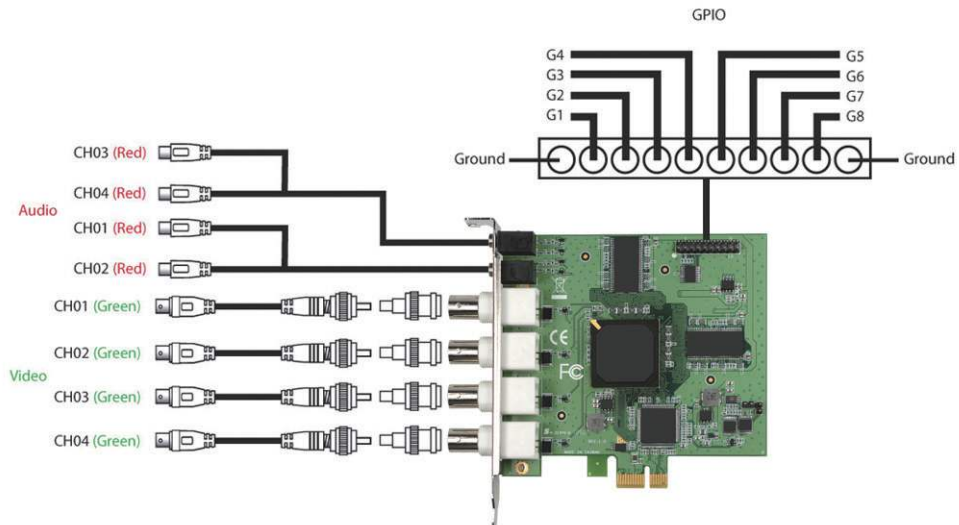

Connection Diagram

Ordering Information

Part Number	Description
DVP-7637E	4-ch H.264 PCI Video Capture Card with SDK

Packing List

Item	Amount
DVP-7637E Capture Card	1 (piece)
Audio Cable	2 (piece)
Watchdog Cable (Option)	1 (piece)