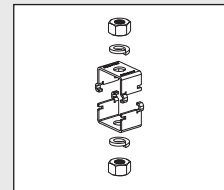

**24x4 Routing System Roadmap**

**24x4 FiberRunner® Mounting Brackets**

**FR24TBE12** - Existing Threaded Rod QuikLock™ Bracket (page J.9)

**FR24TBN12** - New Threaded Rod QuikLock™ Bracket (page J.9)

**FRTBWG30BL** - Wyr-Grid® Mounting Bracket for FiberRunner® System (page J.9)

**F2PCLB12** - Two-Piece Ladder Rack Bracket for Attaching Threaded Rod to 1 1/2" - 2" Ladder Rack (page J.9)

**FRAFC58** - Two Piece Framing Clip for Attaching 5/8" Threaded Rod to 2" x 9/16" C-Channel Auxiliary Framing Bars (page J.9)

- 9** FREC24X4\*\* – 24x4 End Cap Fitting (page J.5)

- 3** FRBC24X4\*\* – 24x4 QuikLock™ Coupler (page J.4)

- 10** FRTR24X4\*\* – 3-Sided BRC Trumpet Spillout for 24x4 Exit (page J.8)

- 4** FRH4524X4\*\* – 24x4 Horizontal 45° Angle Fitting and FRH45CV24\*\* – Optional Cover (page J.5)