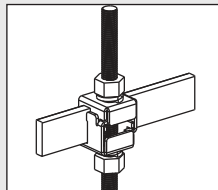

**24x4 Routing System Roadmap**

**24x4 FiberRunner® Mounting Brackets**

**FR24TBE12** - Existing Threaded Rod QuikLock™ Bracket (page J.9)

**FR24TBN12** - New Threaded Rod QuikLock™ Bracket (page J.9)

**FRTBWG30BL** - Wyr-Grid® Mounting Bracket for FiberRunner® System (page J.9)

**F2PCLB12** - Two-Piece Ladder Rack Bracket for Attaching Threaded Rod to 1 1/2" - 2" Ladder Rack (page J.9)

**FRAFC58** - Two Piece Framing Clip for Attaching 5/8" Threaded Rod to 2" x 9/16" C-Channel Auxiliary Framing Bars (page J.9)