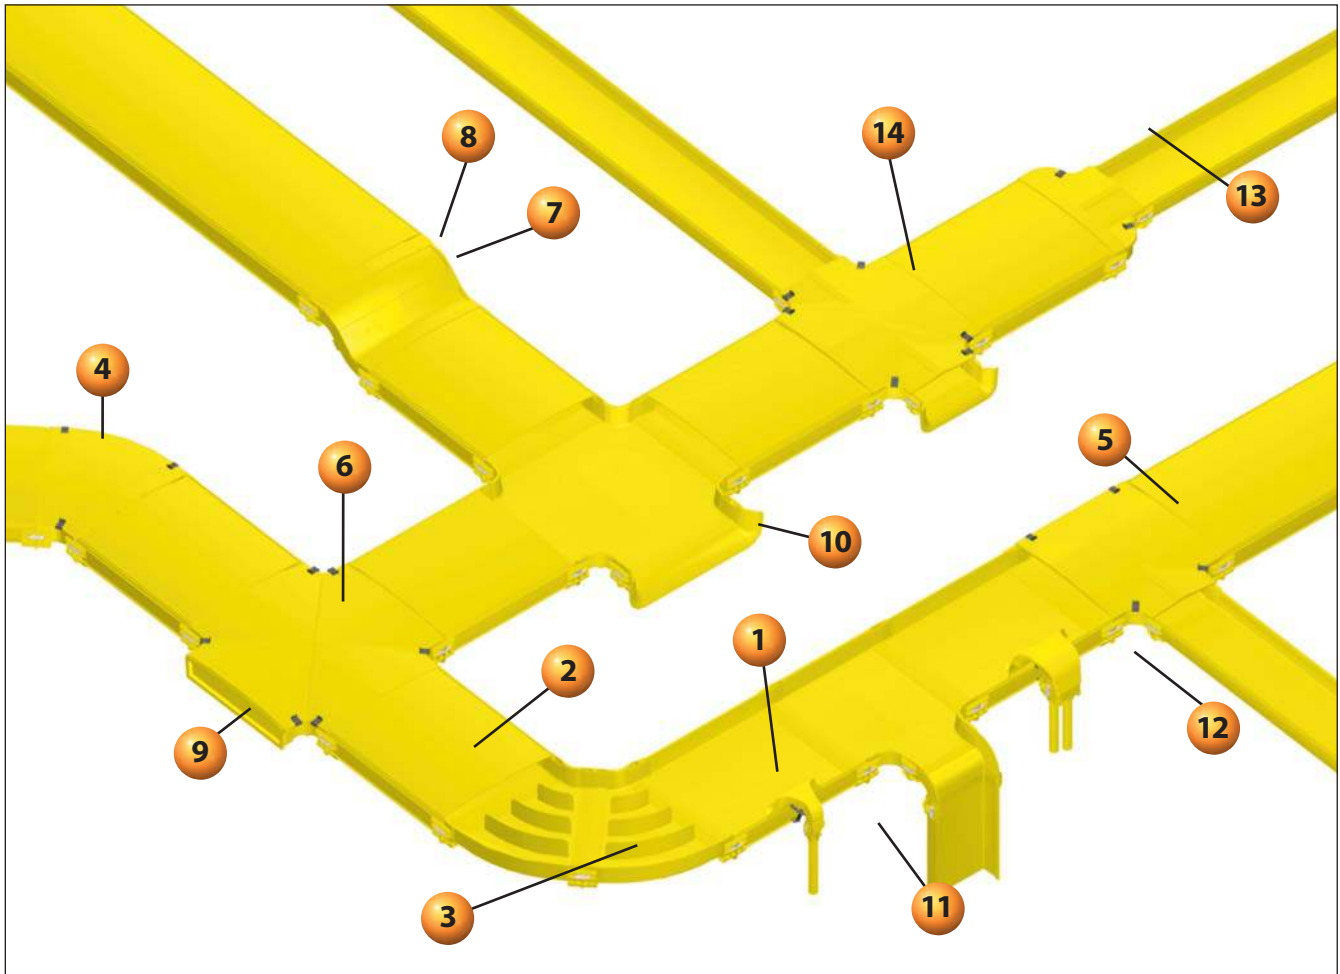

**24x4 Routing System Roadmap**

**24x4 FiberRunner® Mounting Brackets**

**FR24TBE12** - Existing Threaded Rod QuikLock™ Bracket (page J.9)

**FR24TBN12** - New Threaded Rod QuikLock™ Bracket (page J.9)

**FRTBWG30BL** - Wyr-Grid® Mounting Bracket for FiberRunner® System (page J.9)

**F2PCLB12** - Two-Piece Ladder Rack Bracket for Attaching Threaded Rod to 1 1/2" - 2" Ladder Rack (page J.9)

**FRAFC58** - Two Piece Framing Clip for Attaching 5/8" Threaded Rod to 2" x 9/16" C-Channel Auxiliary Framing Bars (page J.9)

- 1** FR24X4\*\*10 – 24x4 FiberRunner® Channel (page J.4)

- 8** FROV4524X4\*\* – 24x4 Outside Vertical 45° Angle Fitting and FROV45CV24\*\* – Optional Cover (page J.6)

- 2** FRCV24\*\*10 – 24x4 Snap-On Cover (page J.4)

- 9** FREC24X4\*\* – 24x4 End Cap Fitting (page J.5)

- 3** FRBC24X4\*\* – 24x4 QuikLock™ Coupler (page J.4)

- 10** FRTR24X4\*\* – 3-Sided BRC Trumpet Spillout for 24x4 Exit (page J.8)

- 4** FRH4524X4\*\* – 24x4 Horizontal 45° Angle Fitting and FRH45CV24\*\* – Optional Cover (page J.5)