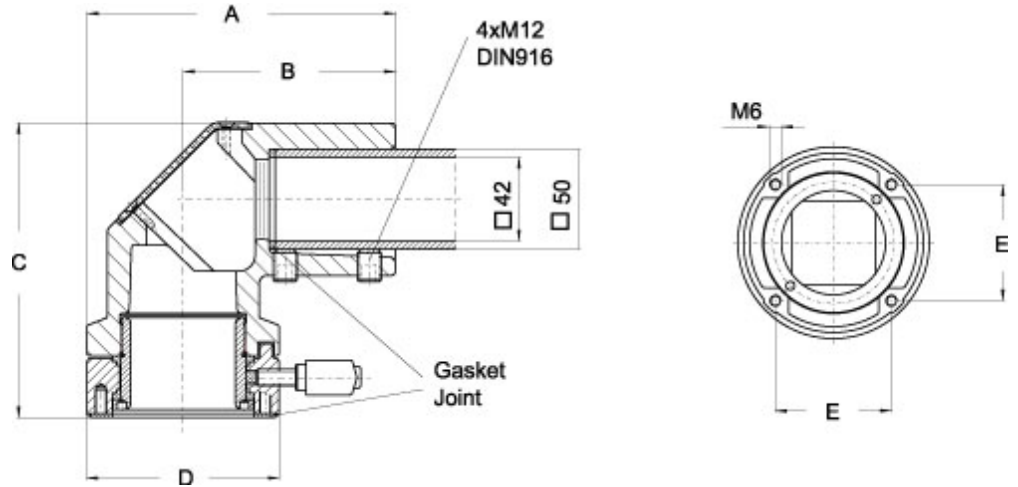

# Heavy Duty Elbow Coupling *HDSSELC Series*

- Cast Aluminum
- Large thrust flange.
- Fastens with 4 hex socket screws.
- Adjustable torque resistance.
- Features a rotation range of 300°.

Part No.	System	A	B	C	D	E
R147-035-000R	50	154	106	147	96	58
R147-035-200R	80	209	139	190	139	87

Tags: HDSS, elbow, coupling, tube, rectangular, heavy duty, suspension, operator

Data subject to change without notice

© 2023. Hammond Manufacturing Ltd. All rights reserved.