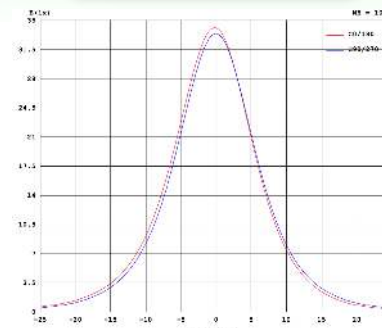

Distance VS Illumination

Not all product variations listed on this page may be DLC qualified. Visit www.designlights.org/search to confirm qualification.