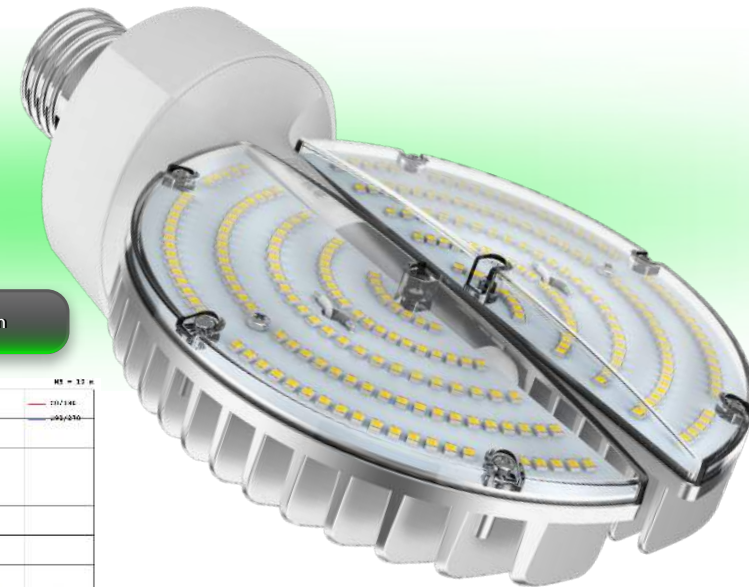

Que-2-TXT™
Questions?
scan to text us fast

HID EQUAL LED LAMPS

Moon Beam

HID equal

specifications

Consumption	Voltage	CRI	Lens	Heat Sink	L70 hours	Surge Protection	Ambient Temp (F)	Power Factor	UL listing	THC	Beam Angle	Enclosed Fixture Rated
70 W	100 - 277 V ⚡	> 80	clear polycarbonate	aluminum	50,000	4 KV built-in	-22° -113°	> 0.9	damp location	< 20%	omni-directional	yes

select your lamp

Part Number	Color Temp	Base	Lumen Output	Efficacy
GI-MB-C250-UL4	5000K	EX39	10,500	150 lm / W

other

Dimensions	Case QTY	Gross Weight	Warranty
11.57" (L) x 7.01" (W) x 7.8" (D)(OPEN)	8 pcs	2.86 lbs	6 years

add your accessories*

Accessories Part Number	Description
GI-ACC-MBMS	motion sensor
GI-ACC-MBPC	photocell
GI-ACC-MBWF	wifi sensor
GI-ACC-MBDC	dimming connector

*optional

Features

- 50,000 hour LED lifespan based on IES LM-80 results and TM-21 calculations
- Photocell, motion sensor, wifi sensor and dimming accessories available separately
- Foldable wings and rotateable base