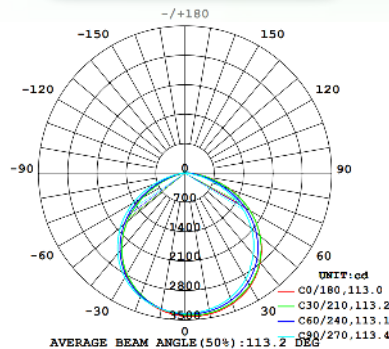

Luminous Intensity Diagram