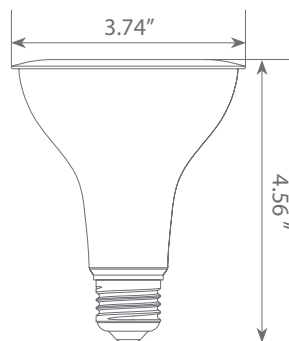

Product Dimensions