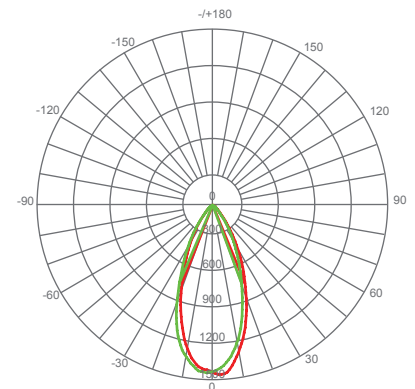

Product Photometric Data

Euri Lighting | A Division of IRTRONIX Inc.

20900 Normandie Avenue Bldg. B, Torrance, CA 90502 | Tel: 310.787.1100 | Fax: 310.787.1166 | www.eurilighting.com
©2020 Euri Lighting. All Rights Reserved