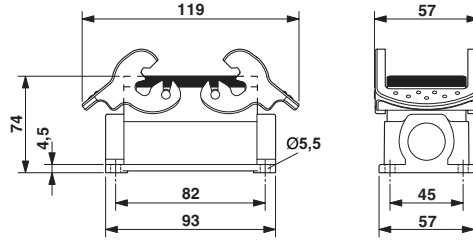

Technical data

Dimensions

Height	74 mm
Width	57 mm
Length	93 mm

Ambient conditions

Degree of protection of housing (IP)	IP65
Ambient temperature (operation)	-40 °C ... 125 °C

General

Note	For contact inserts HC-B10, BB18, DD42, M, K8/24
Design	B10
Housing type	Box mounting bases
Locking type	With double locking latch
No. of cable exits	1
Cable exit	Lateral
Screw connection	None
Type of the screw connection	1x M32

Ex Approvals

Approvals submitted

Approval details

Accessories

Accessories

Full screw connection

Cable gland - HC-K-KV-M32(15-21) - 1690642

Plastic screw connection up to 5 bar, thread length: 10 mm, cable diameter: 15 - 21 mm, WAF 36, screw connection: M32

Cable gland - HC-M-KV-M32(14-21) - 1690587

Metal screw connection up to 5 bar, thread length: 8 mm, cable diameter: 14 - 21 mm, WAF 34, screw connection: M32

Cable gland - HC-M-KV-M32(19-27) - 1646010

Metal screw connection up to 5 bar, thread length: 8 mm, cable diameter: 19 - 27 mm, WAF 43, screw connection: M32

Drawings

Housing - HC-B 10-SMQ-74/O1M32 - 1604756

Dimensioned drawing

Dimensional drawing