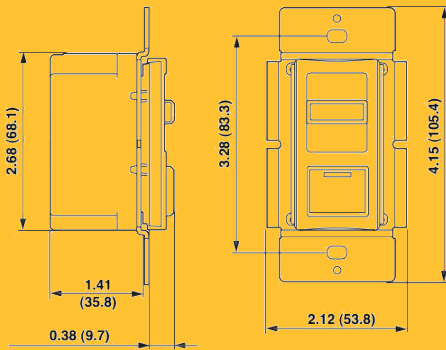

ILLUMRA Slide Dimmer

NWO-IP710

This wired dimming slider switch is offered as an accessory for customers who need a traditional wired switch solution to dim a light. The switch features a dimming slider and a standard ON/OFF button.

It can also be used in conjunction with an Area Controller or a Constant Voltage LED Dimming Controller to be integrated into a wireless control system with Wireless Light Switches. When used in conjunction with a Wireless Light Switch, the light level follows the behavior of the most recently received control signal, or with the Wired 0-10V Dimming Control Slider functioning as an override control.

This switch includes White, Ivory, and Light Almond Color Kits to match any room's color scheme. The wall plate is sold separately.

Dimensional Drawings

This device or certain aspects thereof is protected by at least one U.S. or International patent or has at least one such patent application pending.

ILLUMRA is a trademark of Ad Hoc Electronics, LLC. Other trademarks herein are the property of their respective owners.

115 S State St, Suite B
Lindon, UT 84042

T: (801) 349-1200
F: (801) 614-7100
Sales@ILLUMRA.com

- Designed specifically for use with LED fixtures using 0-10V power supplies and Mark 7® 0-10V fluorescent ballasts
- Dual voltage 120V/277V; 28 mAmps maximum sink current
- No power pack required for switching
- Provides single pole or 3-way lighting control when used with a 3-way switch
- Compatible with Decora standard designer wallplates (sold separately)
- Six product options in each box with three changeable faceplates and single pole or 3-way functionality when used with a 3-way switch
- Fluid slide movement allows fine adjustment of light level with minimal effort
- Includes color change kits for Ivory and Light Almond