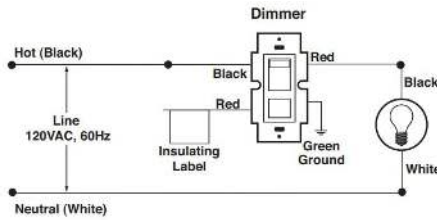

It can also be used in conjunction with an Area Controller or a Constant Voltage LED Dimming Controller to be integrated into a wireless control system with Wireless Light Switches. When used in conjunction with a Wireless Light Switch, the light level follows the behavior of the most recently received control signal, or with the Wired 0-10V Dimming Control Slider functioning as an override control.

This switch includes White, Ivory, and Light Almond Color Kits to match any room's color scheme. The wall plate is sold separately.

Dimensional Drawings

This device or certain aspects thereof is protected by at least one U.S. or International patent or has at least one such patent application pending.

- Designed specifically for use with LED fixtures using 0-10V power supplies and Mark 7® 0-10V fluorescent ballasts
- Dual voltage 120V/277V; 28 mAmps maximum sink current
- No power pack required for switching
- Provides single pole or 3-way lighting control when used with a 3-way switch
- Compatible with Decora standard designer wallplates (sold separately)
- Six product options in each box with three changeable faceplates and single pole or 3-way functionality when used with a 3-way switch
- Fluid slide movement allows fine adjustment of light level with minimal effort
- Includes color change kits for Ivory and Light Almond

SIDE DIMMER

WIRING DIAGRAMS

Single Pole Wiring

3-Way Wiring

SPECIFICATIONS	NWO-IP710
Switch Type	Single- Pole & 3-Way
Type	Electro-Mechanical
Load Rating	1200VA
Voltage	120/277 Volt AC 60Hz
Color	Each box includes White, Ivory & Light Almond switch plastics
Protection	Radio/TV Filter
Standards & Certifications	UL/CSA
Warranty	5-Year Limited