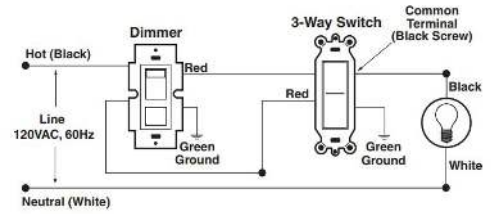

This switch includes White, Ivory, and Light Almond Color Kits to match any room's color scheme. The wall plate is sold separately.

Dimensional Drawings

This device or certain aspects thereof is protected by at least one U.S. or International patent or has at least one such patent application pending.

- Designed specifically for use with LED fixtures using 0-10V power supplies and Mark 7® 0-10V fluorescent ballasts
- Dual voltage 120V/277V; 28 mAmps maximum sink current
- No power pack required for switching
- Provides single pole or 3-way lighting control when used with a 3-way switch
- Compatible with Decora standard designer wallplates (sold separately)
- Six product options in each box with three changeable faceplates and single pole or 3-way functionality when used with a 3-way switch
- Fluid slide movement allows fine adjustment of light level with minimal effort
- Includes color change kits for Ivory and Light Almond

SIDE DIMMER

WIRING DIAGRAMS

Single Pole Wiring

3-Way Wiring

SPECIFICATIONS	NWO-IP710
Switch Type	Single- Pole & 3-Way
Type	Electro-Mechanical
Load Rating	1200VA
Voltage	120/277 Volt AC 60Hz
Color	Each box includes White, Ivory & Light Almond switch plastics
Protection	Radio/TV Filter
Standards & Certifications	UL/CSA
Warranty	5-Year Limited