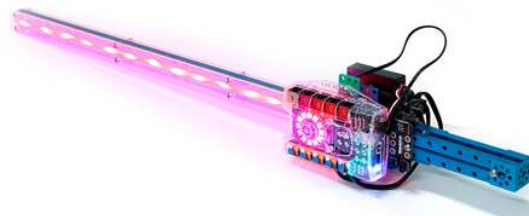

mBot Ranger Add-on Pack Laser Sword

SKU: 98062 Weight: 650.00 Gram

**Notice: Laser Sword is an extension kit based on mBot Ranger, please buy mBot Ranger separately.*

mBotRanger Add-on Pack Laser Sword

Go Hero! Pick up your Laser Sword. Let's fight side by side!

Lightsaber is a decisive weapon in the world of the Star Wars. Now just buy an expansion pack, and then you can transform your mBot Ranger into a Laser Sword of your own. You will take great pleasure in DIY through reproducing the lightsaber effects as shown in the film and improving your do-it-yourself ability.

Yoda Lightsaber
(Green)

Darth Vader Lightsaber
(Red)

Obi-Wan Kenobi Lightsaber
(Blue)

Mace Windu Lightsaber
(Purple)

Three Characteristics:

1. There are Various preset cool light effects,like Lightsaber, Varying-color Charge Sword, Auroral Sword, Rainbow Sword, Breath-taking Sword, Sound Control Lamp, Optical Control Lamp and many other light effects.

Lightsaber

Varying-color Charge Sword

Auroral Sword

Rainbow Sword

2. Support mBlock and Makeblock programming, so that you can define Laser Swords at free will.

3. Support four control modes including gravity sensor, sound control, light control and touch control, thus allowing you to play Laser Sword in endless ways.