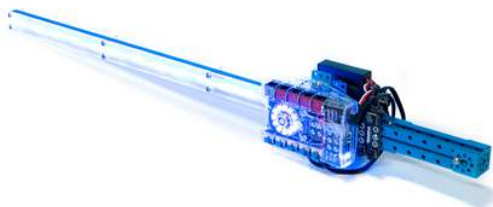

mBot Ranger Add-on Pack Laser Sword

SKU: 98062 Weight: 650.00 Gram

**Notice: Laser Sword is an extension kit based on mBot Ranger, please buy mBot Ranger separately.*

mBotRanger Add-on Pack Laser Sword

Go Hero! Pick up your Laser Sword. Let's fight side by side!

Lightsaber is a decisive weapon in the world of the Star Wars. Now just buy an expansion pack, and then you can transform your mBot Ranger into a Laser Sword of your own. You will take great pleasure in DIY through reproducing the lightsaber effects as shown in the film and improving your do-it-yourself ability.

Yoda Lightsaber
(Green)

Darth Vader Lightsaber
(Red)

Obi-Wan Kenobi Lightsaber
(Blue)

Mace Windu Lightsaber
(Purple)

Three Characteristics:

1. There are Various preset cool light effects,like Lightsaber, Varying-color Charge Sword, Auroral Sword, Rainbow Sword, Breath-taking Sword, Sound Control Lamp, Optical Control Lamp and many other light effects.

Lightsaber

Varying-color Charge Sword

Auroral Sword

Rainbow Sword

2. Support mBlock and Makeblock programming, so that you can define Laser Swords at free will.

3. Support four control modes including gravity sensor, sound control, light control and touch control, thus allowing you to play Laser Sword in endless ways.