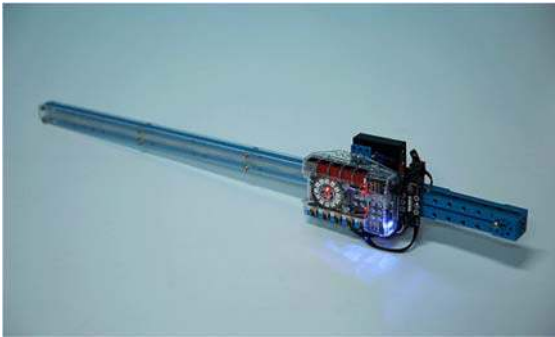

mBot Ranger Add-on Pack Laser Sword

SKU: 98062 Weight: 650.00 Gram

**Notice: Laser Sword is an extension kit based on mBot Ranger, please buy mBot Ranger separately.*

mBotRanger Add-on Pack Laser Sword

Go Hero! Pick up your Laser Sword. Let's fight side by side!

Lightsaber is a decisive weapon in the world of the Star Wars. Now just buy an expansion pack, and then you can transform your mBot Ranger into a Laser Sword of your own. You will take great pleasure in DIY through reproducing the lightsaber effects as shown in the film and improving your do-it-yourself ability.

Yoda Lightsaber
(Green)

Darth Vader Lightsaber
(Red)

Obi-Wan Kenobi Lightsaber
(Blue)

Mace Windu Lightsaber
(Purple)

Three Characteristics:

1. There are Various preset cool light effects,like Lightsaber, Varying-color Charge Sword, Auroral Sword, Rainbow Sword, Breath-taking Sword, Sound Control Lamp, Optical Control Lamp and many other light effects.

Lightsaber

Varying-color Charge Sword

Auroral Sword

Rainbow Sword

2. Support mBlock and Makeblock programming, so that you can define Laser Swords at free will.

3. Support four control modes including gravity sensor, sound control, light control and touch control, thus allowing you to play Laser Sword in endless ways.