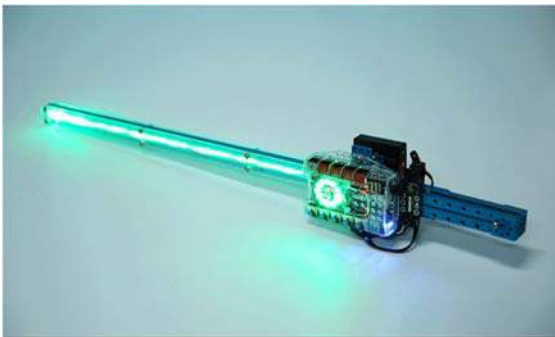

mBot Ranger Add-on Pack Laser Sword

SKU: 98062 Weight: 650.00 Gram

**Notice: Laser Sword is an extension kit based on mBot Ranger, please buy mBot Ranger separately.*

mBotRanger Add-on Pack Laser Sword

Go Hero! Pick up your Laser Sword. Let's fight side by side!

Lightsaber is a decisive weapon in the world of the Star Wars. Now just buy an expansion pack, and then you can transform your mBot Ranger into a Laser Sword of your own. You will take great pleasure in DIY through reproducing the lightsaber effects as shown in the film and improving your do-it-yourself ability.

Yoda Lightsaber
(Green)

Darth Vader Lightsaber
(Red)

Obi-Wan Kenobi Lightsaber
(Blue)

Mace Windu Lightsaber
(Purple)

Three Characteristics:

1. There are Various preset cool light effects,like Lightsaber, Varying-color Charge Sword, Auroral Sword, Rainbow Sword, Breath-taking Sword, Sound Control Lamp, Optical Control Lamp and many other light effects.

Lightsaber

Varying-color Charge Sword

Auroral Sword

Rainbow Sword

2. Support mBlock and Makeblock programming, so that you can define Laser Swords at free will.

3. Support four control modes including gravity sensor, sound control, light control and touch control, thus allowing you to play Laser Sword in endless ways.