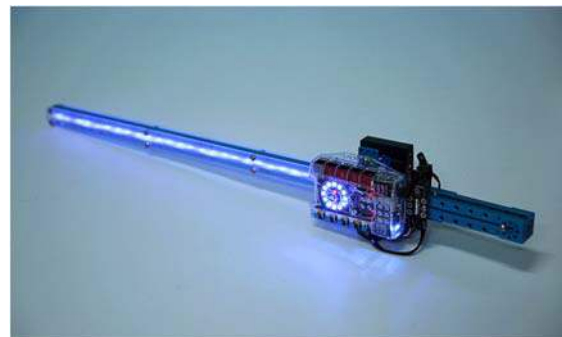

mBot Ranger Add-on Pack Laser Sword

SKU: 98062 Weight: 650.00 Gram

**Notice: Laser Sword is an extension kit based on mBot Ranger, please buy mBot Ranger separately.*

mBotRanger Add-on Pack Laser Sword

Go Hero! Pick up your Laser Sword. Let's fight side by side!

Lightsaber is a decisive weapon in the world of the Star Wars. Now just buy an expansion pack, and then you can transform your mBot Ranger into a Laser Sword of your own. You will take great pleasure in DIY through reproducing the lightsaber effects as shown in the film and improving your do-it-yourself ability.

Yoda Lightsaber
(Green)

Darth Vader Lightsaber
(Red)

Obi-Wan Kenobi Lightsaber
(Blue)

Mace Windu Lightsaber
(Purple)

Three Characteristics:

1. There are Various preset cool light effects,like Lightsaber, Varying-color Charge Sword, Auroral Sword, Rainbow Sword, Breath-taking Sword, Sound Control Lamp, Optical Control Lamp and many other light effects.

Lightsaber

Varying-color Charge Sword

Auroral Sword

Rainbow Sword

2. Support mBlock and Makeblock programming, so that you can define Laser Swords at free will.

3. Support four control modes including gravity sensor, sound control, light control and touch control, thus allowing you to play Laser Sword in endless ways.