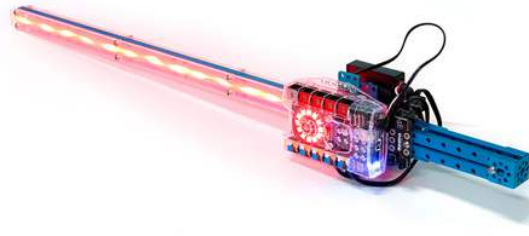

mBot Ranger Add-on Pack Laser Sword

SKU: 98062 Weight: 650.00 Gram

**Notice: Laser Sword is an extension kit based on mBot Ranger, please buy mBot Ranger separately.*

mBotRanger Add-on Pack Laser Sword

Go Hero! Pick up your Laser Sword. Let's fight side by side!

Lightsaber is a decisive weapon in the world of the Star Wars. Now just buy an expansion pack, and then you can transform your mBot Ranger into a Laser Sword of your own. You will take great pleasure in DIY through reproducing the lightsaber effects as shown in the film and improving your do-it-yourself ability.

Yoda Lightsaber
(Green)

Darth Vader Lightsaber
(Red)

Obi-Wan Kenobi Lightsaber
(Blue)

Mace Windu Lightsaber
(Purple)

Three Characteristics:

1. There are Various preset cool light effects,like Lightsaber, Varying-color Charge Sword, Auroral Sword, Rainbow Sword, Breath-taking Sword, Sound Control Lamp, Optical Control Lamp and many other light effects.

Lightsaber

Varying-color Charge Sword

Auroral Sword

Rainbow Sword

2. Support mBlock and Makeblock programming, so that you can define Laser Swords at free will.

3. Support four control modes including gravity sensor, sound control, light control and touch control, thus allowing you to play Laser Sword in endless ways.