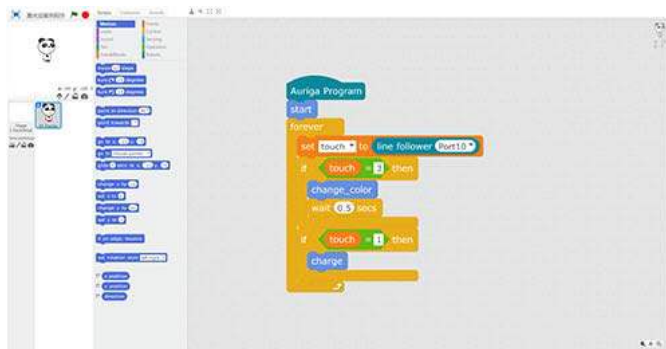

Lightsaber is a decisive weapon in the world of the Star Wars. Now just buy an expansion pack, and then you can transform your mBot Ranger into a Laser Sword of your own. You will take great pleasure in DIY through reproducing the lightsaber effects as shown in the film and improving your do-it-yourself ability.

Yoda Lightsaber
(Green)

Darth Vader Lightsaber
(Red)

Obi-Wan Kenobi Lightsaber
(Blue)

Mace Windu Lightsaber
(Purple)

Three Characteristics:

1. There are Various preset cool light effects,like Lightsaber, Varying-color Charge Sword, Auroral Sword, Rainbow Sword, Breath-taking Sword, Sound Control Lamp, Optical Control Lamp and many other light effects.

Lightsaber

Varying-color Charge Sword

Auroral Sword

Rainbow Sword

2. Support mBlock and Makeblock programming, so that you can define Laser Swords at free will.

3. Support four control modes including gravity sensor, sound control, light control and touch control, thus allowing you to play Laser Sword in endless ways.

Gravity Sensor

Sound Control

Light Control

Touch Control

Parts List

2 × Beam 0808-504-Blue	1 × Beam 0824-048-Blue	1 × Me RJ25 Adapter Module
1 × LED RGB Strip (1m)	2 × Laser Sword Acrylic Plate	16 × M4 Nut
25 × Plastic Spacer 4×7×3mm	2 × M4×35mm Screw	12 × M4×22mm Screw
12 × M4×14mm Screw	15 × M4×8mm Screw	