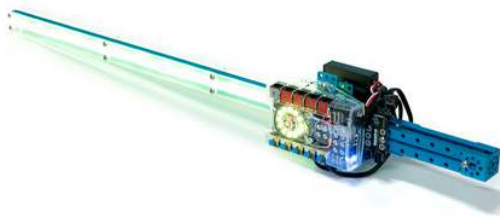

mBot Ranger Add-on Pack Laser Sword

SKU: 98062 Weight: 650.00 Gram

**Notice: Laser Sword is an extension kit based on mBot Ranger, please buy mBot Ranger separately.*

mBotRanger Add-on Pack Laser Sword

Go Hero! Pick up your Laser Sword. Let's fight side by side!

Lightsaber is a decisive weapon in the world of the Star Wars. Now just buy an expansion pack, and then you can transform your mBot Ranger into a Laser Sword of your own. You will take great pleasure in DIY through reproducing the lightsaber effects as shown in the film and improving your do-it-yourself ability.

Yoda Lightsaber
(Green)

Darth Vader Lightsaber
(Red)

Obi-Wan Kenobi Lightsaber
(Blue)

Mace Windu Lightsaber
(Purple)

Three Characteristics:

1. There are Various preset cool light effects,like Lightsaber, Varying-color Charge Sword, Auroral Sword, Rainbow Sword, Breath-taking Sword, Sound Control Lamp, Optical Control Lamp and many other light effects.

Lightsaber

Varying-color Charge Sword

Auroral Sword

Rainbow Sword

2. Support mBlock and Makeblock programming, so that you can define Laser Swords at free will.

3. Support four control modes including gravity sensor, sound control, light control and touch control, thus allowing you to play Laser Sword in endless ways.