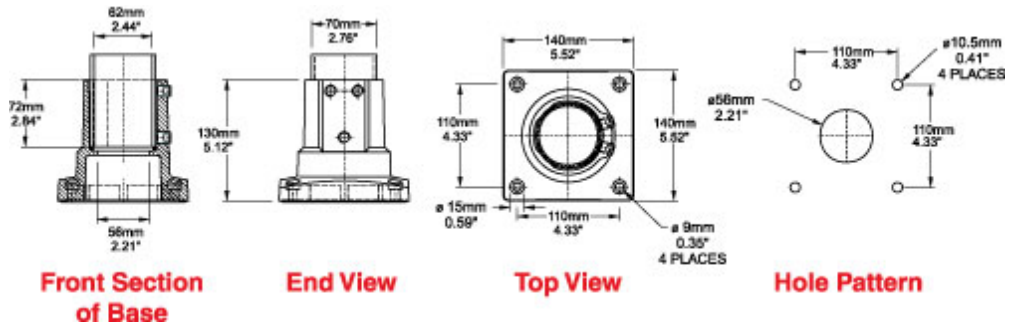

Quality Products. Service Excellence.

Tara Plus Base 70 TPSSB70 Series

- For use with 70 mm tube.
- Compatible with all vertical and horizontal configurations.
- Compatible with tube up or tube down configurations.
- Die-cast Aluminum G Al Si 12.
- No rotation.

Part No. R149-030-001

Tags: TPSS, tara plus, taraplus, suspension system, base, round, operator, fixed, 70mm

Data subject to change without notice

© 2023. Hammond Manufacturing Ltd. All rights reserved.