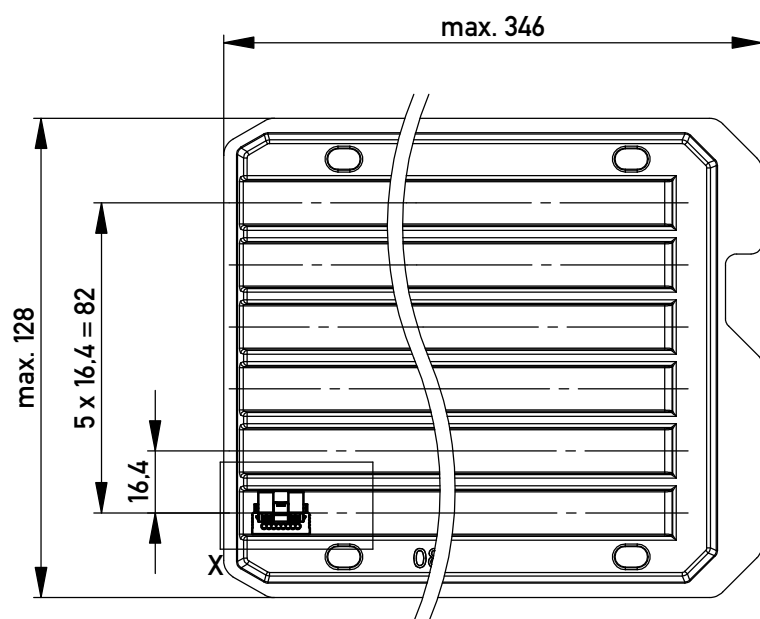

Verpackt in Tray - tray packaging
 Verpackungseinheit 120 Stück - packaging unit 120 pcs

Einzelheit X - detail X
 M 2:1

* Federkontakt AWG 22 - Female Contact AWG 22
 Kabelführung $\phi 1,27$ - cable guide $\phi 1,27$

nur mit Hilfsmittel lösbar
 only with tool unlockable

Information: All rights reserved. Only for Information. To ensure that this is the latest version of this drawing, please contact one of the ERNI companies before using.	Tolerances Subject to modification without prior notice. Drawing will not be updated.	 All Dimensions in mm	Scale 5:1	Designation 1,27 SRC P SKV, 8-polig d=1,27 1,27 SRC P IDC, 8-pin d=1,27
			www.ERNI.com	
Index	Date	Class	SRCP	