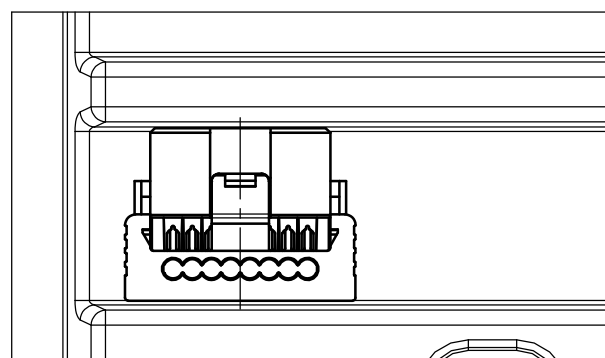

Verpackt in Tray - tray packaging
 Verpackungseinheit 120 Stück - packaging unit 120 pcs

Einzelheit X - detail X
 M 2:1

* Federkontakt AWG 22 - Female Contact AWG 22
 Kabelführung $\phi 1,27$ - cable guide $\phi 1,27$

nur mit Hilfsmittel lösbar
 only with tool unlockable

Information: All rights reserved. Only for Information. To ensure that this is the latest version of this drawing, please contact one of the ERNI companies before using.	Tolerances Subject to modification without prior notice. Drawing will not be updated.	 All Dimensions in mm	Scale 5:1	Designation 1,27 SRC P SKV, 8-polig d=1,27 1,27 SRC P IDC, 8-pin d=1,27
			www.ERNI.com	
Index	Date	Class	SRCP	