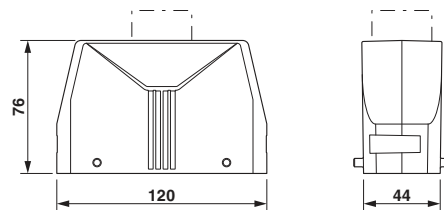

#### Dimensions

Height	76 mm
Width	44 mm
Length	120 mm

### General

Note	for contact inserts HC-B24, BB46, D64, DD108, HV10/16, M
Size	B24
Housing type	Sleeve housing
Locking type	for double locking latch
No. of cable outlets	1
Cable exit	straight
Screw connection	none
Type of the screw connection	1x Pg21
Housing material	Die-cast aluminum, salt water resistant
Housing surface material	Uncoated

## Drawings

Dimensional drawing

Dimensional drawing