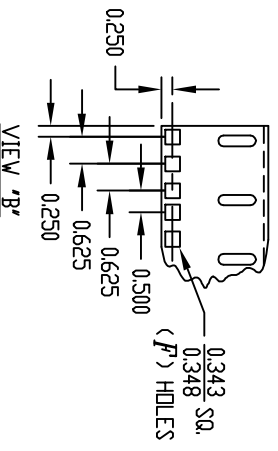

PART NAME PANEL MOUNTING RAIL (METRIC)

PART No.

PMR-9483 & PMR-9484

CATALOG No.	A	B	C	D	E	F	G	H
PMR-9483	70.000	15.281	-----	-----	33.281	120	69.500	14
PMR-9484	78.750	13.375	25.125	29.563	37.656	135	78.250	22

MATERIAL: 12 GA. STEEL
FINISH: SMOOTH BLACK