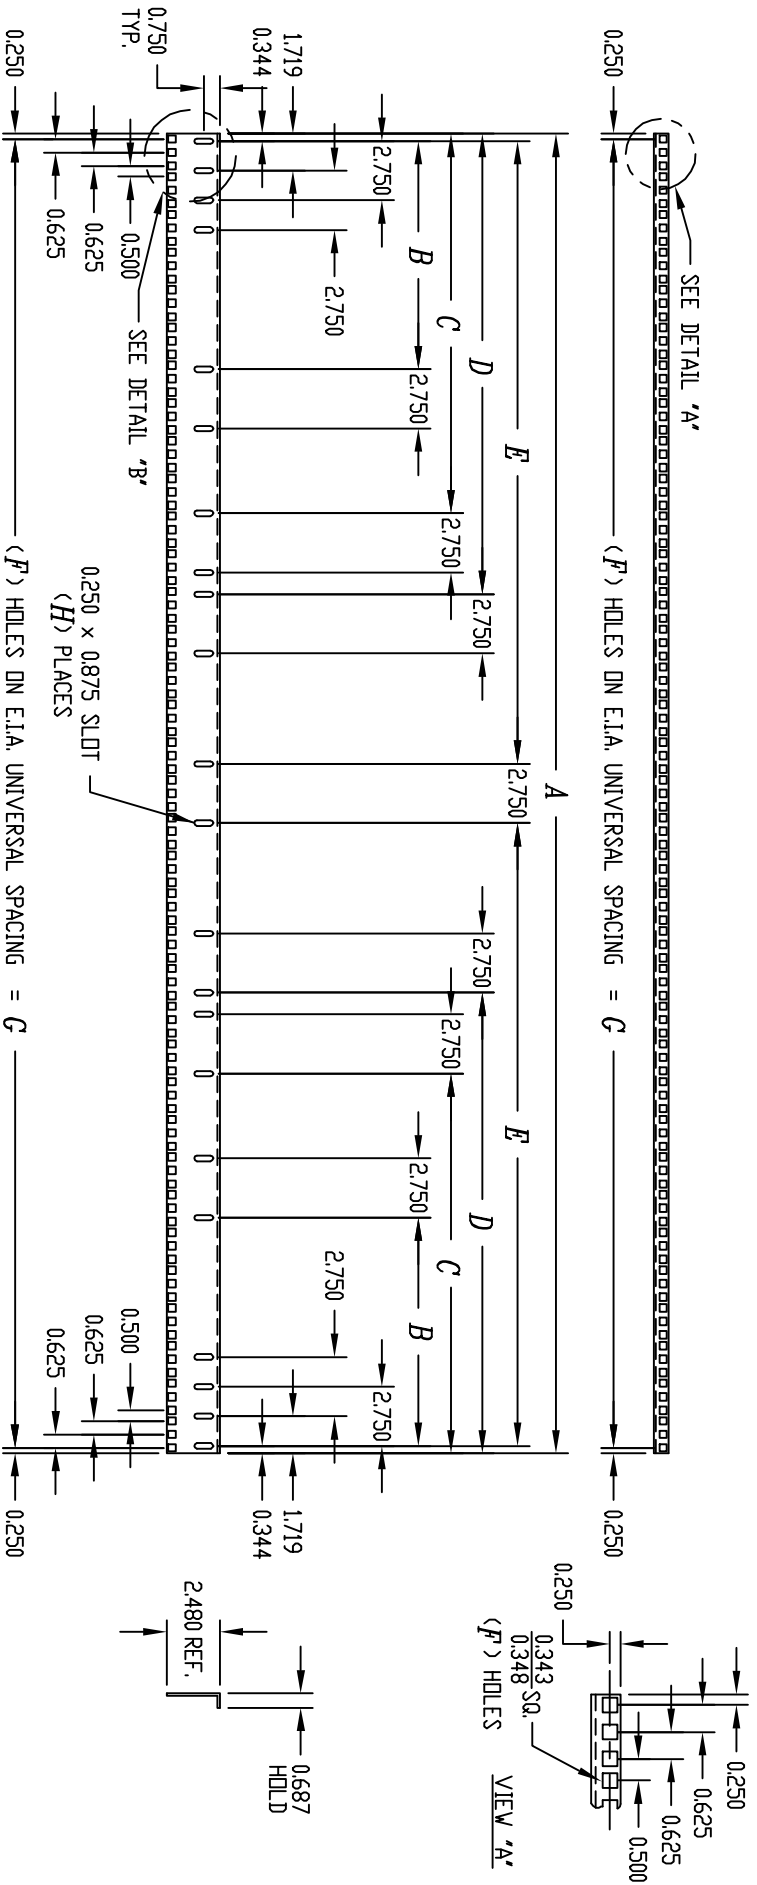

PART NAME PANEL MOUNTING RAIL (METRIC)

PART No.

PMR-9483 & PMR-9484

CATALOG No.	A	B	C	D	E	F	G	H
PMR-9483	70.000	15.281	-----	-----	33.281	120	69.500	14
PMR-9484	78.750	13.375	25.125	29.563	37.656	135	78.250	22

MATERIAL: 12 GA. STEEL
FINISH: SMOOTH BLACK