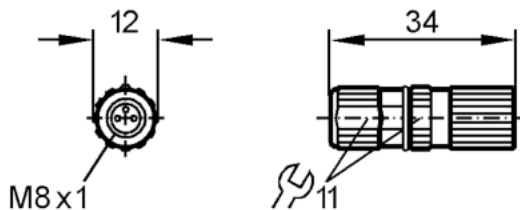

E11552

Wirable socket

SDOGF030MSSFKPG

Application

Special feature	Gold-plated contacts
-----------------	----------------------

Electrical data

Operating voltage [V]	< 45 AC / < 70 DC
Protection class	III
Max. current load total [A]	4

Operating conditions

Ambient temperature [°C]	-25...90
Protection	IP 68

Mechanical data

Weight [g]	17.2
Materials	PA
Moulded-body material	PA
Material nut	brass, nickel-plated

Remarks

Pack quantity	1 pcs.
---------------	--------

Electrical connection

insulation displacement technology: 0.14...0.38 mm²; Core insulation: PVC / TPE; (Ø 1.0...1.6 mm); Cable sheath: Ø 3...5 mm

Electrical connection - socket

Connector: 1 x M8, straight; coding: A; Moulded body: PA; Locking: brass, nickel-plated; Contacts: gold-plated