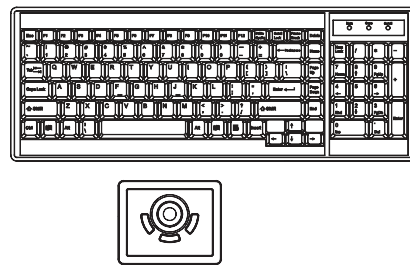

Gb G keyboard integrated with trackball