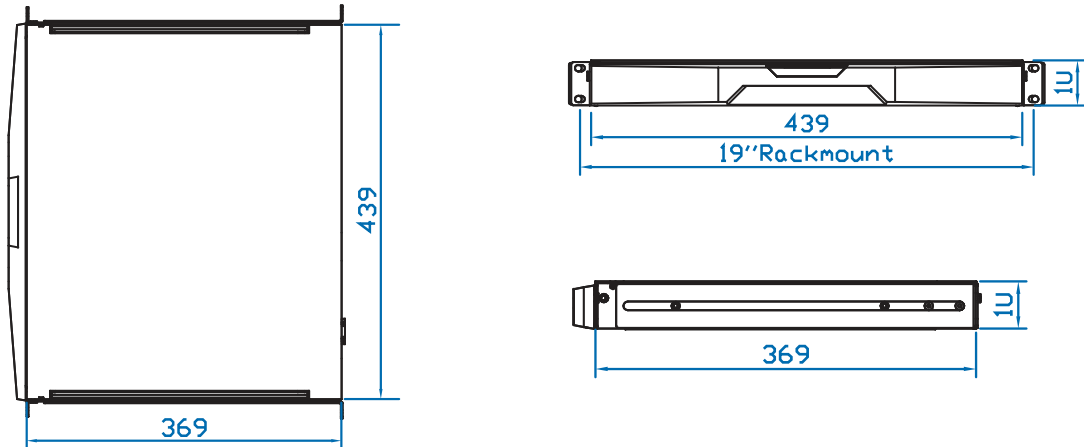

#### Drawer Features & Benefits

- ▶ Short depth design of 369mm ( 14.5" ) only
- ▶ 104-key keyboard with either touchpad or trackball
- ▶ Light weight & low shipping cost
- ▶ Lockable drawer to secure keyboard & mouse access
- ▶ Enhanced aesthetics with molded front handle and two point lock
- ▶ Combo interface either PS/2 or USB for keyboard drawer

#### Diagrams ( mm )

#### • Dimensions

Product : 439 x 369 x 44 mm / 17.3 x 14.5 x 1.73 inch  
 Packing : 582 x 500 x 100 mm / 22.9 x 19.7 x 3.9 inch