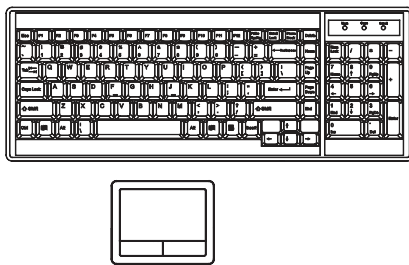

• Casing Color : Black (RAL 9005)

Standard Keyboard

Ge G keyboard integrated with touchpad