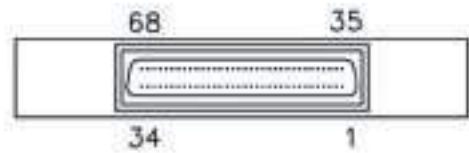

CONFIGURATION:  
FCP50S 68PIN(M)

MDS68M

BLACK

INNER WITH P.C.B

FCP50S

YF91-0144

DATE	11 DEC,2002	PARTS NO	AB844	TITLE: HPDB68P-2.54mm PITCH BOX HEADER 50P MALE WITH COVER <b>AB844</b>	DRAWN	Y.C.C 12/11	CHECK	APPRO
UNIT	MM	DRAWN NO	002175		ASSMANN Electronics, Inc.			
SCALE		BUYER NO	002					