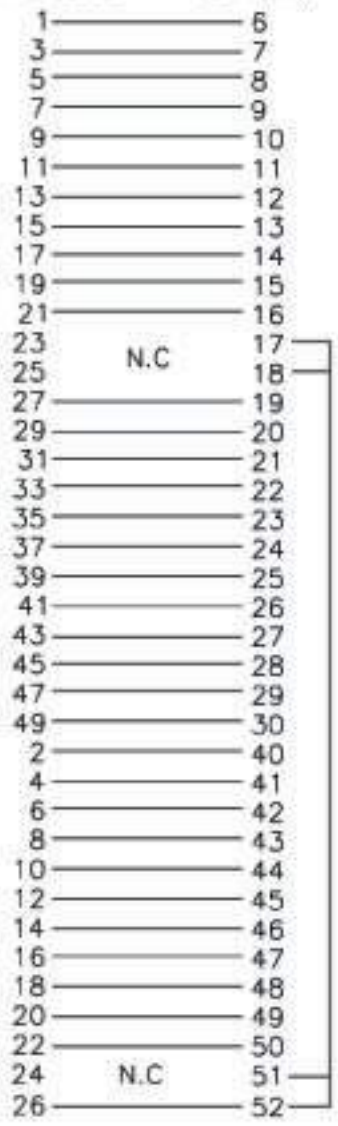

CONFIGURATION:  
FCP50S 68PIN(M)

MDS68M

BLACK

INNER WITH P.C.B

FCP50S

YF91-0144

DATE	11 DEC,2002	PARTS NO	AB844	TITLE: HPDB68P-2.54mm PITCH BOX HEADER 50P MALE WITH COVER <b>AB844</b>	DRAWN	Y.C.C 12/11	CHECK	APPRO
UNIT	MM	DRAWN NO	002175		ASSMANN Electronics, Inc.			
SCALE		BUYER NO	002					