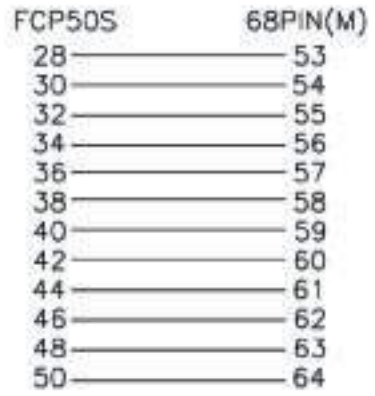

CONFIGURATION:  
FCP50S 68PIN(M)

MDS68M

BLACK

INNER WITH P.C.B

FCP50S

YF91-0144

DATE	11 DEC,2002	PARTS NO	AB844	TITLE: HPDB68P-2.54mm PITCH BOX HEADER 50P MALE WITH COVER <b>AB844</b>	DRAWN	Y.C.C 12/11	CHECK	APPRO
UNIT	MM	DRAWN NO	002175		ASSMANN Electronics, Inc.			
SCALE		BUYER NO	002					