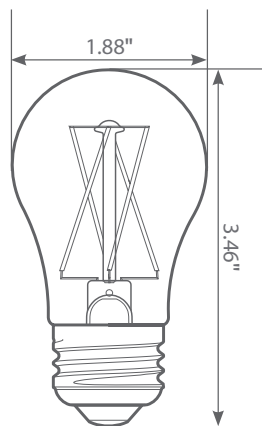

## Specifications

Input Power	Input Voltage	Lumen Output	Beam Angle	Center Beam	CCT
4.5 W	120 V	450 lm	320°	N/A	2700 K

CRI	Luminous Efficacy	Power Factor	Input Current	Base/Cap	Lamp Lifespan
80	100 lm/W	0.7	0.06 A	E26	15,000 Hrs.

## Product Dimensions