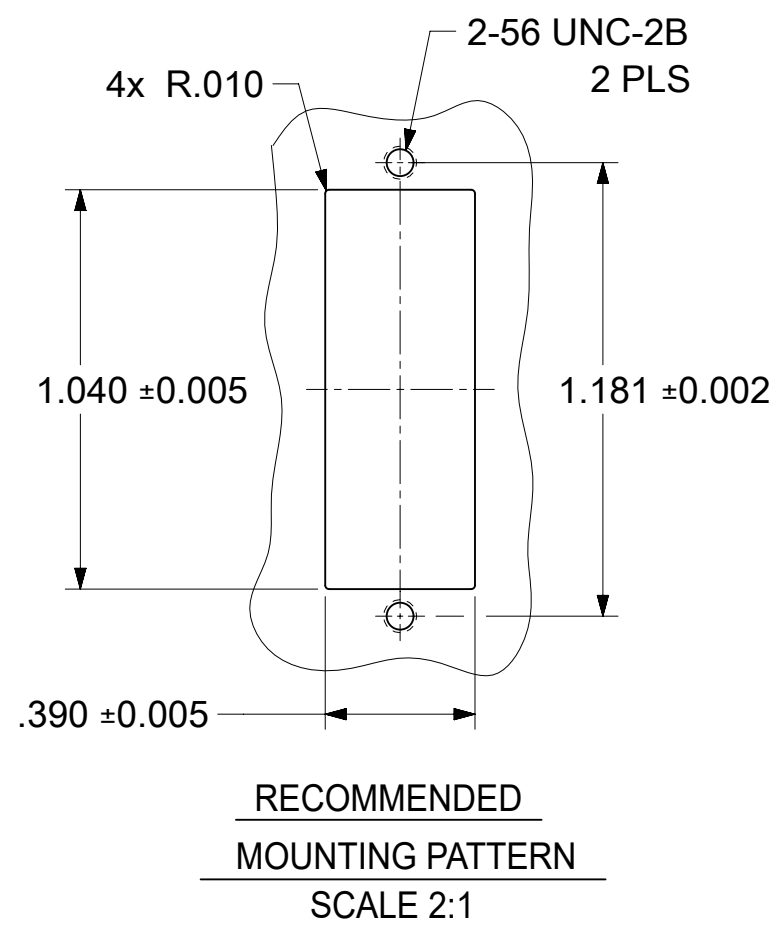

LC QUAD ADAPTER P/N	LC QUAD ADAPTER COLOR	SPLIT SLEEVE MATERIAL
106123-0100	BLUE	ZR
106123-1100	BEIGE	ZR
106123-2100	GREEN	ZR
106123-3100	AQUA	ZR

ISO VIEW 2
SCALE 1.5:1

ISO VIEW 1
SCALE 1.5:1

- NOTES:
1. ALL DIMENSIONS ARE FOR REFERENCE.
 2. DUST CAPS NOT SHOWN ON FRONT, BOTTOM AND RIGHT VIEW.
 3. LC QUAD ADAPTER HAS SC DUPLEX ADAPTER FOOTPRINT.

PRE-RELEASE
REFERENCE
USE ONLY

THIS DRAWING CONTAINS INFORMATION THAT IS PROPRIETARY TO MOLEX ELECTRONIC TECHNOLOGIES, LLC AND SHOULD NOT BE USED WITHOUT WRITTEN PERMISSION											
FUNCTIONAL SYMBOLS	DIMENSION UNITS	SCALE	CURRENT REV DESC:								
$\frac{A}{0}$	INCH	3:1	EC NO: 691076								
$\frac{C}{0}$	GENERAL TOLERANCES (UNLESS SPECIFIED)		DRWN: JHUANG18 2022/01/12								
$\frac{P}{0}$	ANGULAR TOL ± °		CHK'D: IGUMIN 2022/01/13								
DIVISIONAL SYMBOLS	4 PLACES ±		APPR: IGUMIN 2022/01/13								
	3 PLACES ±		INITIAL REVISION:								
	2 PLACES ±		DRWN: PGIBLIN 2005/12/06								
	1 PLACE ±		APPR: IGUMIN 2005/12/06								
	0 PLACES ±		DRAFT WHERE APPLICABLE MUST REMAIN WITHIN DIMENSIONS		THIRD ANGLE PROJECTION	DRAWING	SERIES	MATERIAL NUMBER	CUSTOMER	SHEET NUMBER	
				C-SIZE	106123	SEE TABLE	GENERAL MARKET	SD-106123-X100	PSD 001	B1	
DOCUMENT STATUS			RELEASE DATE			PRODUCT CUSTOMER DRAWING					
DOCUMENT NUMBER			DOC TYPE			DOC PART			REVISION		
SD-106123-X100			PSD			001			B1		
12			11			10			1		