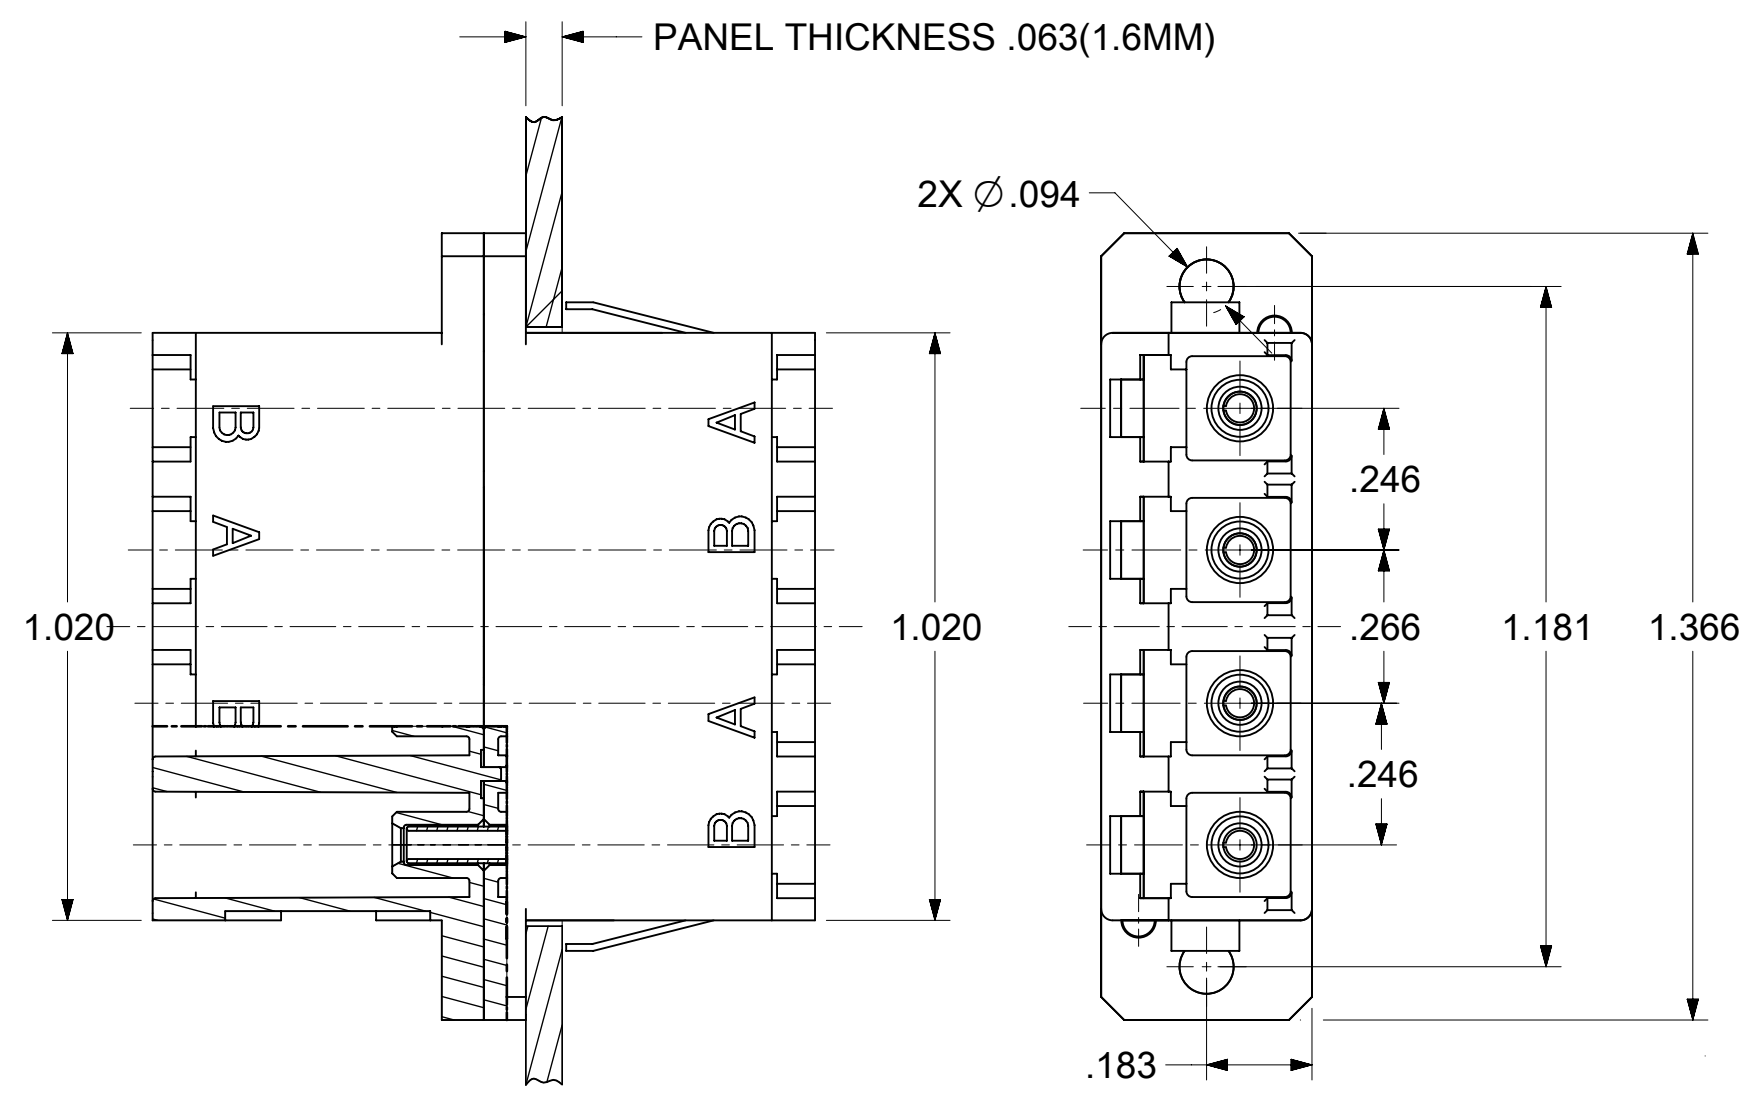

LC QUAD ADAPTER P/N	LC QUAD ADAPTER COLOR	SPLIT SLEEVE MATERIAL
106123-0100	BLUE	ZR
106123-1100	BEIGE	ZR
106123-2100	GREEN	ZR
106123-3100	AQUA	ZR

ISO VIEW 2
SCALE 1.5:1

ISO VIEW 1
SCALE 1.5:1

- NOTES:
1. ALL DIMENSIONS ARE FOR REFERENCE.
 2. DUST CAPS NOT SHOWN ON FRONT, BOTTOM AND RIGHT VIEW.
 3. LC QUAD ADAPTER HAS SC DUPLEX ADAPTER FOOTPRINT.

PRE-RELEASE
REFERENCE
USE ONLY

THIS DRAWING CONTAINS INFORMATION THAT IS PROPRIETARY TO MOLEX ELECTRONIC TECHNOLOGIES, LLC AND SHOULD NOT BE USED WITHOUT WRITTEN PERMISSION											
FUNCTIONAL SYMBOLS	DIMENSION UNITS	SCALE	CURRENT REV DESC:								
$\frac{A}{0}$	INCH	3:1	EC NO: 691076								
$\frac{C}{0}$	GENERAL TOLERANCES (UNLESS SPECIFIED)		DRWN: JHUANG18 2022/01/12								
$\frac{P}{0}$	ANGULAR TOL ± °		CHK'D: IGUMIN 2022/01/13								
DIVISIONAL SYMBOLS	4 PLACES ±		APPR: IGUMIN 2022/01/13								
	3 PLACES ±		INITIAL REVISION:								
	2 PLACES ±		DRWN: PGIBLIN 2005/12/06								
	1 PLACE ±		APPR: IGUMIN 2005/12/06								
	0 PLACES ±		DRAFT WHERE APPLICABLE MUST REMAIN WITHIN DIMENSIONS		THIRD ANGLE PROJECTION	DRAWING	SERIES	MATERIAL NUMBER	CUSTOMER	SHEET NUMBER	
				C-SIZE	106123	SEE TABLE	GENERAL MARKET	SD-106123-X100	PSD 001	B1	
DOCUMENT STATUS			RELEASE DATE			PRODUCT CUSTOMER DRAWING					
DOCUMENT NUMBER			DOC TYPE			DOC PART			REVISION		
SD-106123-X100			PSD			001			B1		
12			11			10			1		