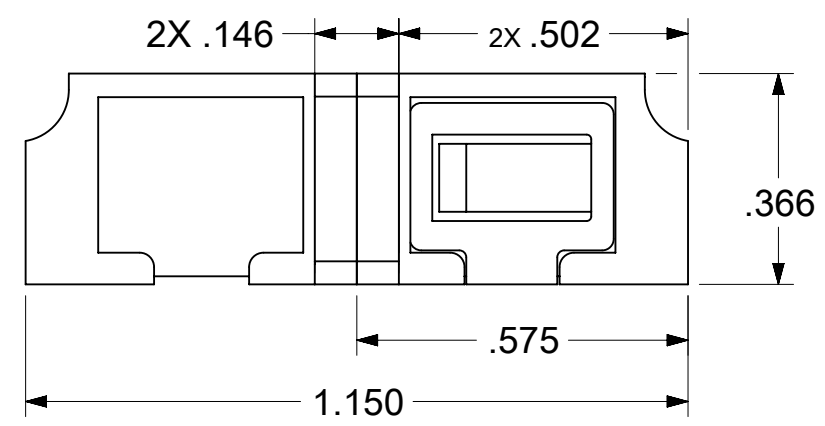

LC QUAD ADAPTER P/N	LC QUAD ADAPTER COLOR	SPLIT SLEEVE MATERIAL
106123-0100	BLUE	ZR
106123-1100	BEIGE	ZR
106123-2100	GREEN	ZR
106123-3100	AQUA	ZR

ISO VIEW 2
SCALE 1.5:1

ISO VIEW 1
SCALE 1.5:1

- NOTES:
1. ALL DIMENSIONS ARE FOR REFERENCE.
 2. DUST CAPS NOT SHOWN ON FRONT, BOTTOM AND RIGHT VIEW.
 3. LC QUAD ADAPTER HAS SC DUPLEX ADAPTER FOOTPRINT.

PRE-RELEASE
REFERENCE
USE ONLY

THIS DRAWING CONTAINS INFORMATION THAT IS PROPRIETARY TO MOLEX ELECTRONIC TECHNOLOGIES, LLC AND SHOULD NOT BE USED WITHOUT WRITTEN PERMISSION											
FUNCTIONAL SYMBOLS	DIMENSION UNITS	SCALE	CURRENT REV DESC:								
$\frac{A}{0}$	INCH	3:1	EC NO: 691076								
$\frac{C}{0}$	GENERAL TOLERANCES (UNLESS SPECIFIED)		DRWN: JHUANG18 2022/01/12								
$\frac{P}{0}$	ANGULAR TOL ± °		CHK'D: IGUMIN 2022/01/13								
DIVISIONAL SYMBOLS	4 PLACES ±		APPR: IGUMIN 2022/01/13								
	3 PLACES ±		INITIAL REVISION:								
	2 PLACES ±		DRWN: PGIBLIN 2005/12/06								
	1 PLACE ±		APPR: IGUMIN 2005/12/06								
	0 PLACES ±		DRAFT WHERE APPLICABLE MUST REMAIN WITHIN DIMENSIONS		THIRD ANGLE PROJECTION	DRAWING	SERIES	MATERIAL NUMBER	CUSTOMER	SHEET NUMBER	
				C-SIZE	106123	SEE TABLE	GENERAL MARKET	SD-106123-X100	PSD 001	B1	
DOCUMENT STATUS			RELEASE DATE			PRODUCT CUSTOMER DRAWING					
DOCUMENT NUMBER			DOC TYPE			DOC PART			REVISION		
SD-106123-X100			PSD			001			B1		
12			11			10			1		