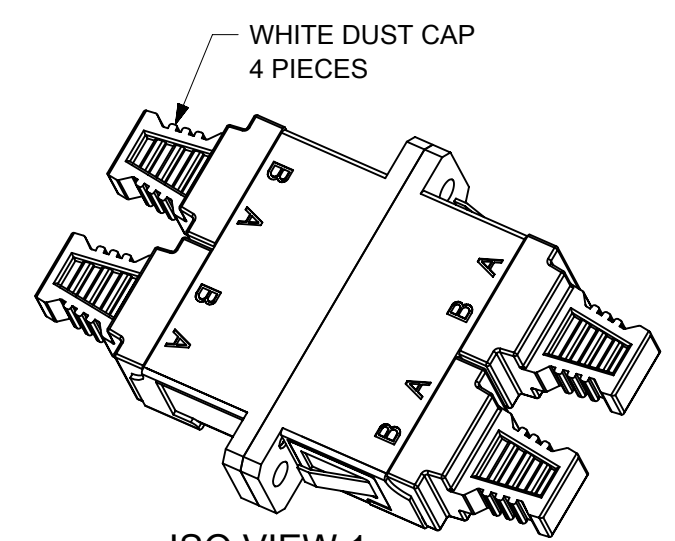

LC QUAD ADAPTER P/N	LC QUAD ADAPTER COLOR	SPLIT SLEEVE MATERIAL
106123-0100	BLUE	ZR
106123-1100	BEIGE	ZR
106123-2100	GREEN	ZR
106123-3100	AQUA	ZR

ISO VIEW 2
SCALE 1.5:1

ISO VIEW 1
SCALE 1.5:1

- NOTES:
1. ALL DIMENSIONS ARE FOR REFERENCE.
 2. DUST CAPS NOT SHOWN ON FRONT, BOTTOM AND RIGHT VIEW.
 3. LC QUAD ADAPTER HAS SC DUPLEX ADAPTER FOOTPRINT.

PRE-RELEASE
REFERENCE
USE ONLY

THIS DRAWING CONTAINS INFORMATION THAT IS PROPRIETARY TO MOLEX ELECTRONIC TECHNOLOGIES, LLC AND SHOULD NOT BE USED WITHOUT WRITTEN PERMISSION											
FUNCTIONAL SYMBOLS	DIMENSION UNITS	SCALE	CURRENT REV DESC:								
$\frac{A}{0}$	INCH	3:1	EC NO: 691076								
$\frac{C}{0}$	GENERAL TOLERANCES (UNLESS SPECIFIED)		DRWN: JHUANG18 2022/01/12								
$\frac{P}{0}$	ANGULAR TOL ± °		CHK'D: IGUMIN 2022/01/13								
DIVISIONAL SYMBOLS	4 PLACES ±		APPR: IGUMIN 2022/01/13								
	3 PLACES ±		INITIAL REVISION:								
	2 PLACES ±		DRWN: PGIBLIN 2005/12/06								
	1 PLACE ±		APPR: IGUMIN 2005/12/06								
	0 PLACES ±		DRAFT WHERE APPLICABLE MUST REMAIN WITHIN DIMENSIONS		THIRD ANGLE PROJECTION	DRAWING	SERIES	MATERIAL NUMBER	CUSTOMER	SHEET NUMBER	
				C-SIZE	106123	SEE TABLE	GENERAL MARKET	SD-106123-X100	PSD 001	B1	
DOCUMENT STATUS			RELEASE DATE			PRODUCT CUSTOMER DRAWING					
DOCUMENT NUMBER			DOC TYPE			DOC PART			REVISION		
SD-106123-X100			PSD			001			B1		
12			11			10			1		