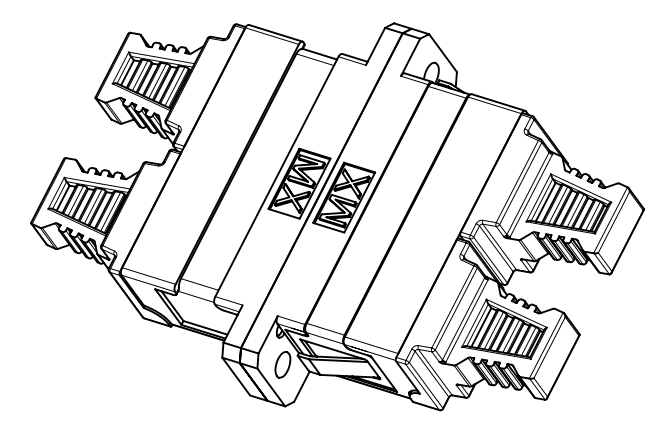

LC QUAD ADAPTER P/N	LC QUAD ADAPTER COLOR	SPLIT SLEEVE MATERIAL
106123-0100	BLUE	ZR
106123-1100	BEIGE	ZR
106123-2100	GREEN	ZR
106123-3100	AQUA	ZR

ISO VIEW 2
SCALE 1.5:1

ISO VIEW 1
SCALE 1.5:1

- NOTES:
1. ALL DIMENSIONS ARE FOR REFERENCE.
 2. DUST CAPS NOT SHOWN ON FRONT, BOTTOM AND RIGHT VIEW.
 3. LC QUAD ADAPTER HAS SC DUPLEX ADAPTER FOOTPRINT.

PRE-RELEASE
REFERENCE
USE ONLY

THIS DRAWING CONTAINS INFORMATION THAT IS PROPRIETARY TO MOLEX ELECTRONIC TECHNOLOGIES, LLC AND SHOULD NOT BE USED WITHOUT WRITTEN PERMISSION											
FUNCTIONAL SYMBOLS	DIMENSION UNITS	SCALE	CURRENT REV DESC:								
$\frac{A}{0}$	INCH	3:1	EC NO: 691076								
$\frac{C}{0}$	GENERAL TOLERANCES (UNLESS SPECIFIED)		DRWN: JHUANG18 2022/01/12								
$\frac{P}{0}$	ANGULAR TOL ± °		CHK'D: IGUMIN 2022/01/13								
DIVISIONAL SYMBOLS	4 PLACES ±		APPR: IGUMIN 2022/01/13								
	3 PLACES ±		INITIAL REVISION:								
	2 PLACES ±		DRWN: PGIBLIN 2005/12/06								
	1 PLACE ±		APPR: IGUMIN 2005/12/06								
	0 PLACES ±		DRAFT WHERE APPLICABLE MUST REMAIN WITHIN DIMENSIONS		THIRD ANGLE PROJECTION	DRAWING	SERIES	MATERIAL NUMBER	CUSTOMER	SHEET NUMBER	
				C-SIZE	106123	SEE TABLE	GENERAL MARKET	SD-106123-X100	PSD 001	B1	
DOCUMENT STATUS			RELEASE DATE			PRODUCT CUSTOMER DRAWING					
DOCUMENT NUMBER			DOC TYPE			DOC PART			REVISION		
SD-106123-X100			PSD			001			B1		
12			11			10			1		