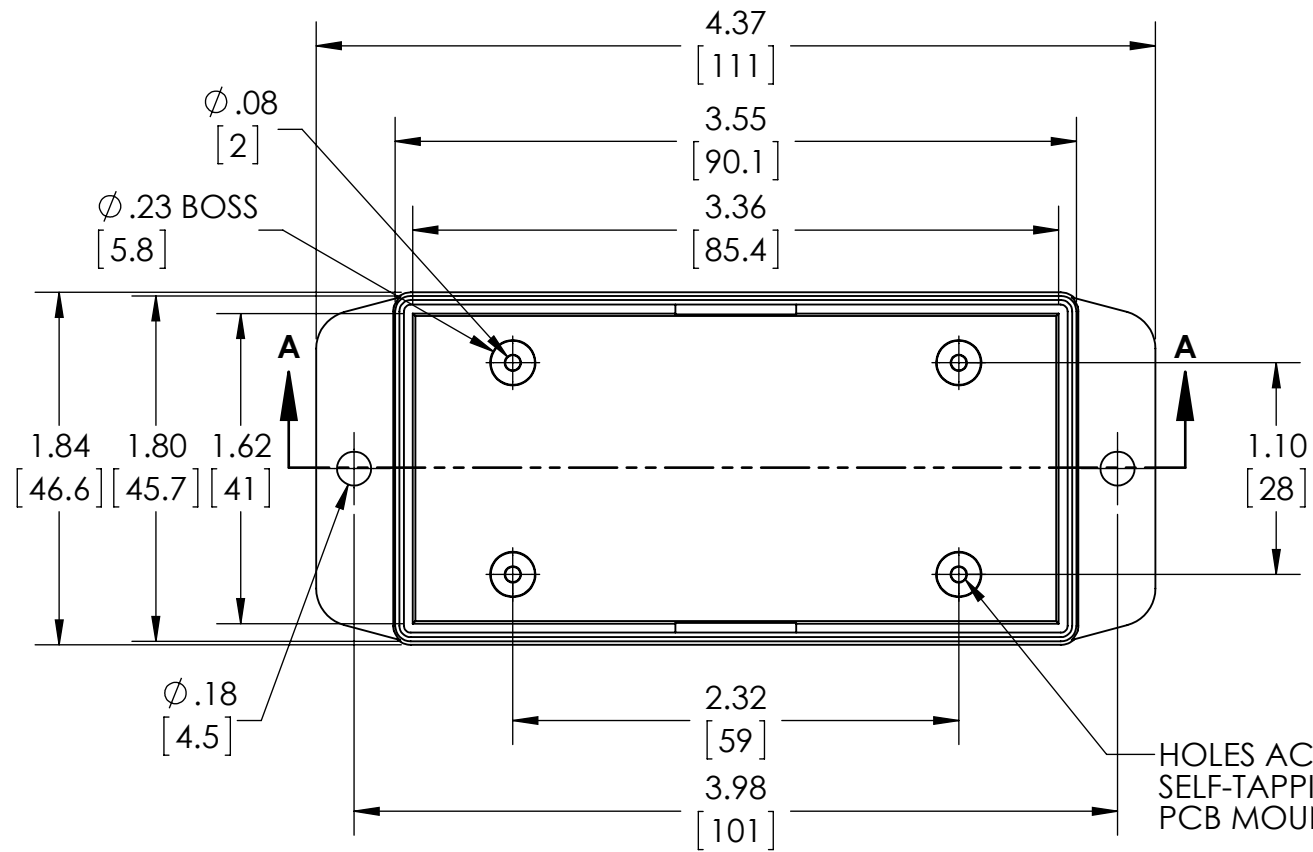

PART NAME

SNAP UTILITY BOX

PART No.

CU-18426-B CU-18426-W

REVISION DATE

10-7-14

MATERIAL:
ABS UL94-HB

COLOR:
BLACK OR WHITE

DIMENSIONS IN INCH[MM]

DRAWING FOR REFERENCE