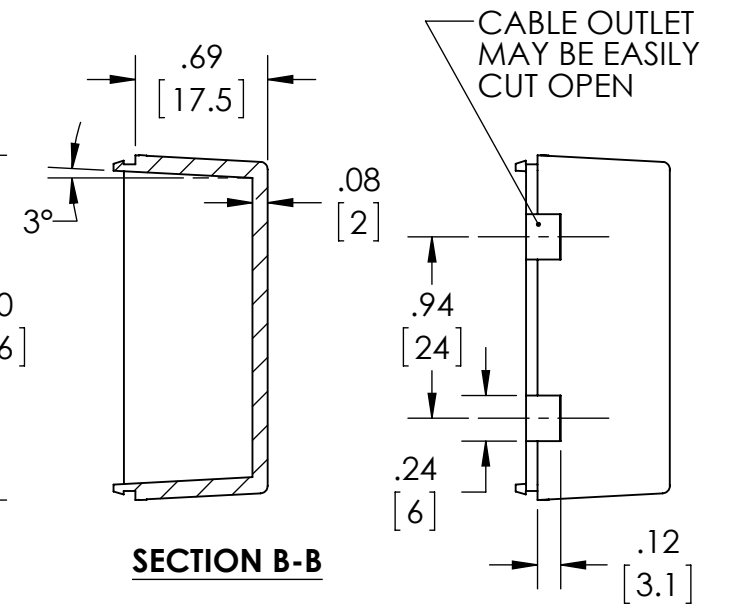

PART NAME

SNAP UTILITY BOX

PART No.

CU-18426-B CU-18426-W

REVISION DATE

10-7-14

MATERIAL:
ABS UL94-HB

COLOR:
BLACK OR WHITE

DIMENSIONS IN INCH[MM]

DRAWING FOR REFERENCE