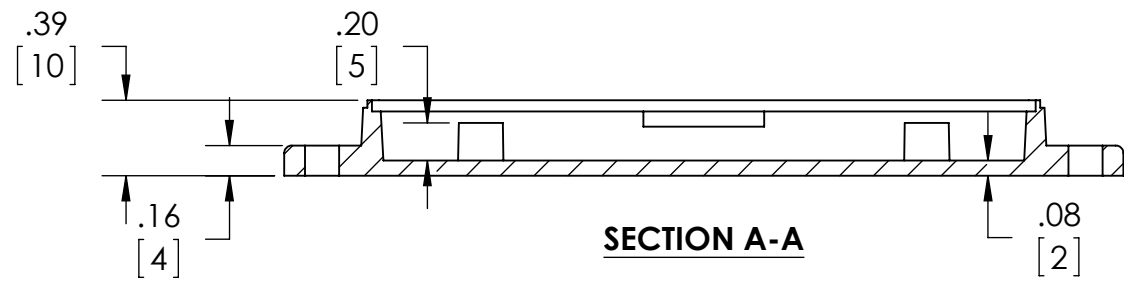

PART NAME

SNAP UTILITY BOX

PART No.

CU-18426-B CU-18426-W

REVISION DATE

10-7-14

MATERIAL:
ABS UL94-HB

COLOR:
BLACK OR WHITE

DIMENSIONS IN INCH[MM]

DRAWING FOR REFERENCE