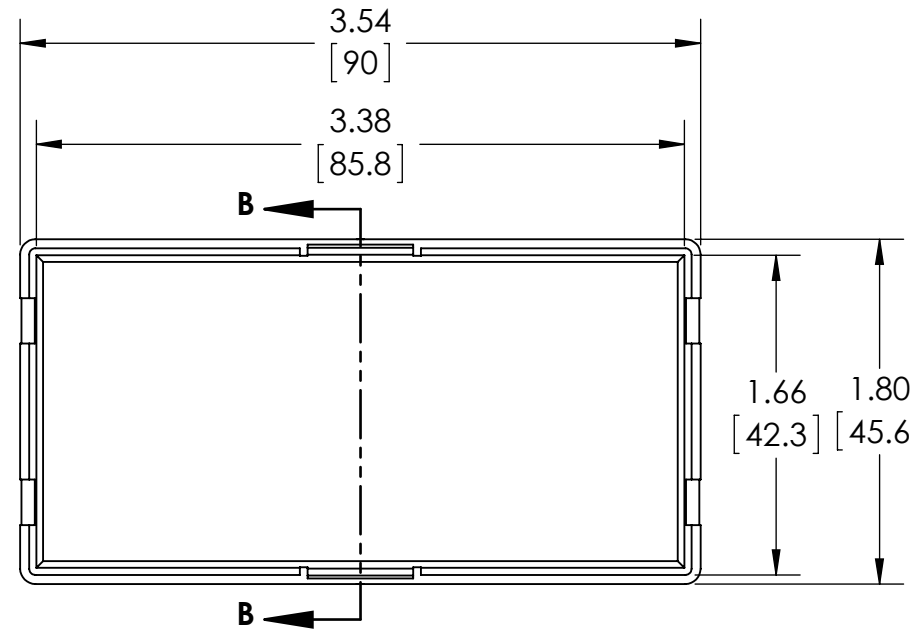

PART NAME

SNAP UTILITY BOX

PART No.

CU-18426-B CU-18426-W

REVISION DATE

10-7-14

MATERIAL:
ABS UL94-HB

COLOR:
BLACK OR WHITE

DIMENSIONS IN INCH[MM]

DRAWING FOR REFERENCE