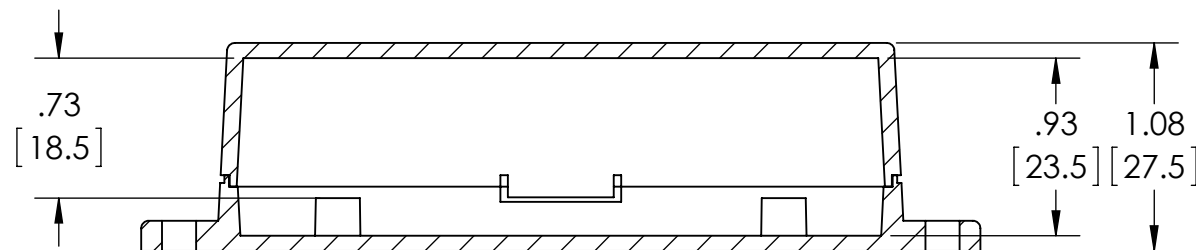

PART NAME

SNAP UTILITY BOX

PART No.

CU-18426-B CU-18426-W

REVISION DATE

10-7-14

MATERIAL:
ABS UL94-HB

COLOR:
BLACK OR WHITE

DIMENSIONS IN INCH[MM]

DRAWING FOR REFERENCE