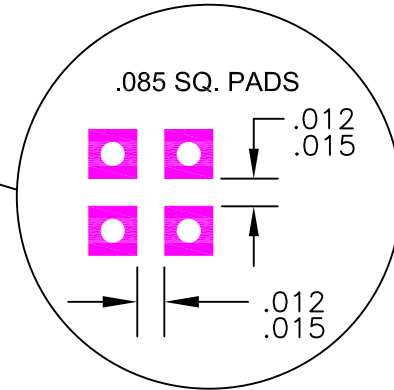

8007 4.5" H X 6.5" L X .062" TH.  
COMPONENT SIDE

8007 4.5" H X 6.5"L X .062" TH.  
WIRING SIDE