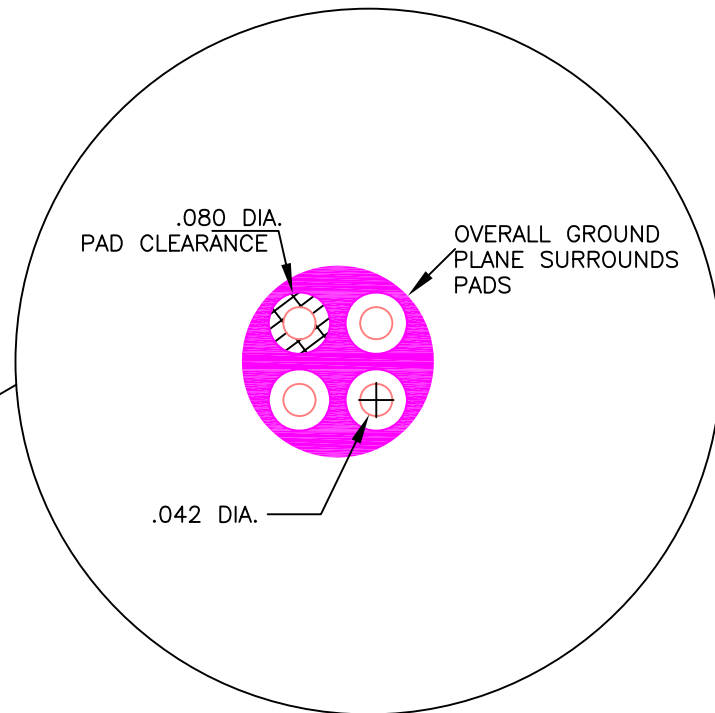

8007 4.5" H X 6.5" L X .062" TH.  
COMPONENT SIDE

8007 4.5" H X 6.5"L X .062" TH.  
WIRING SIDE