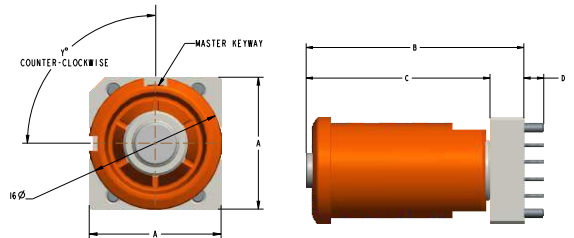

Straight Receptacle

Size	Press-Fit Termination			
	A	B	C	D
5.7mm	16.0	32.8	27.7	3.0