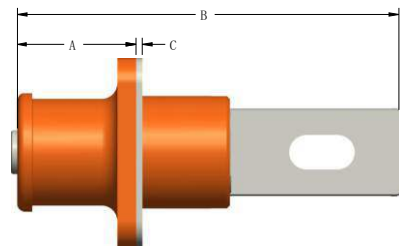

Busbar Termination

Size	Busbar Termination		
	A	B	C
5.7mm	16.5	46.7	1.0
8.0mm	19.0	61.2	1.0
10.3mm	25.8	68.8	0.3