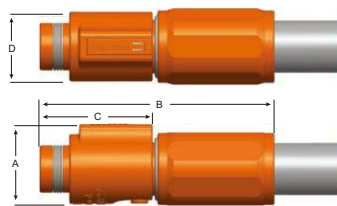

Straight Plug

Size	Plug Dimension			
	A	B	C	D
8.0mm	24.45	72.4	34.8	21.4