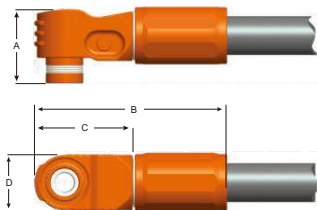

Shell Type

Right Angle Plug

Size	Plug Dimension			
	A	B	C	D
5.7mm	22.6	55.1	30.0	18.0
8.0mm	29.0	74.5	38.4	21.6
10.3mm	41.2	84.5	42.5	28.0