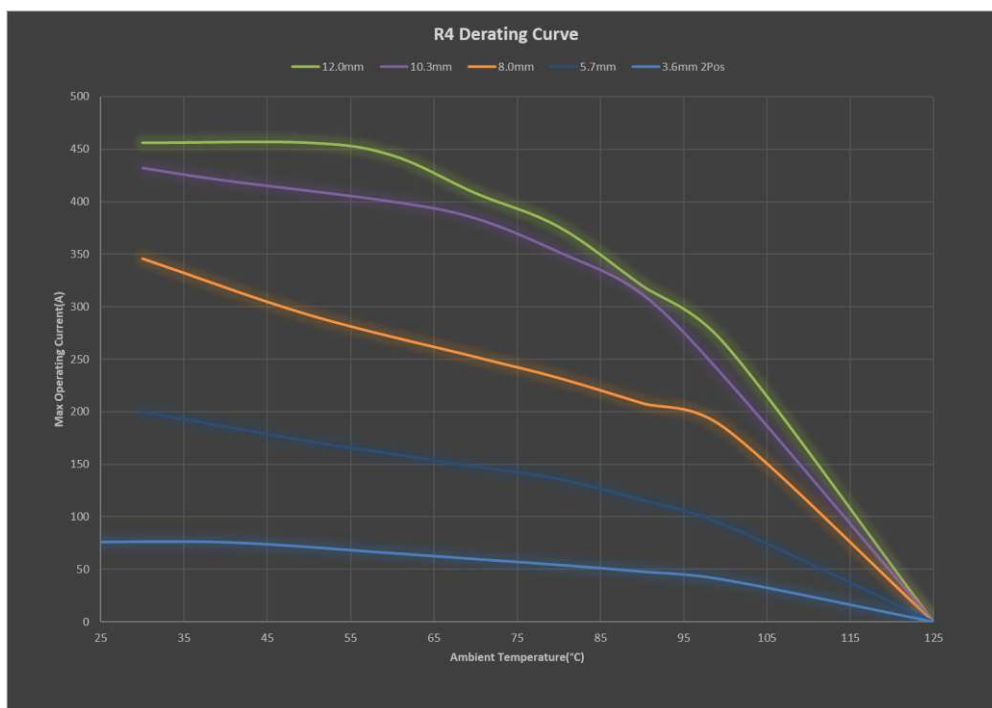

Technical Data			
Contact Size	5.7mm(120A) 8.0mm(200A) 10.3mm(350A)	IP Rating	IP67
Current Rating	100A~350A (up to 400A)	Protection	Touch Proof
Operating Voltage	1000VAC/DC	Flammability	UL 94 V-0
Operating Temp	-40°C to 125°C	Locking	Spring Locking