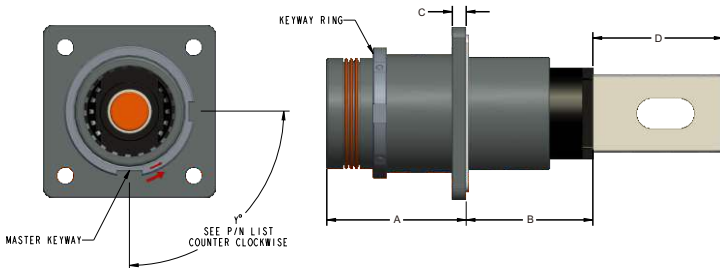

Receptacle

Size	Receptacle Dimension			
	A	B	C	D
8.0mm	25.15	22.85	2.5	23.5