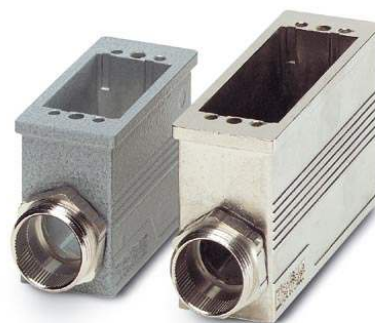

VC-MP-K4

Order No.: 1884597

The illustration shows versions, powder-coated and EMC-coated coupling housing

<http://eshop.phoenixcontact.de/phoenix/treeViewClick.do?UID=1884597>

Coupling housing, made of metal, powder-coated type 4, number of modules 5, cable screw connection Pg21

Commercial data	
EAN	4017918164621
Pack	5 pcs.
Customs tariff	79070090
Weight/Piece	0.60402 KG
Catalog page information	Page 371 (PC-2009)

Product notes

WEEE/RoHS-compliant since:
12/04/2006

<http://www.download.phoenixcontact.com>
Please note that the data given here has been taken from the online catalog. For comprehensive information and data, please refer to the user documentation. The General Terms and Conditions of Use apply to Internet downloads.

Technical data

General characteristics	
Note	When using fiber optics, the bending radii of the cable manufacturers must be observed.
Design	VC4
Degree of protection	IP65/IP66/IP67
Type of the screw connection	1x Pg21
Pg screw connection	None