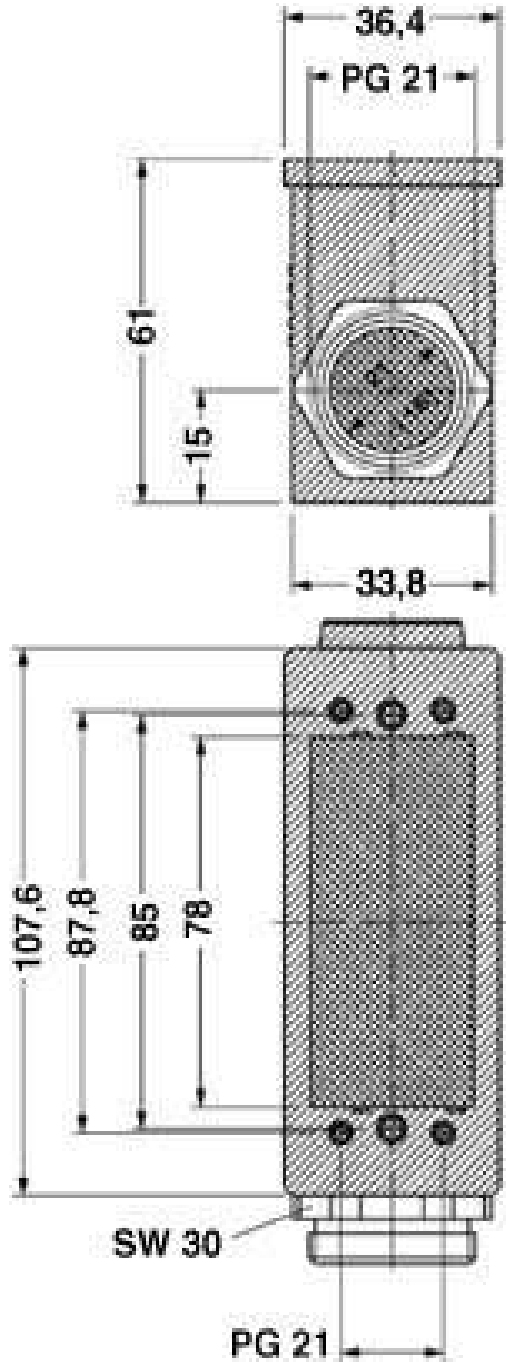

Diagrams/Drawings

Dimensioned drawing