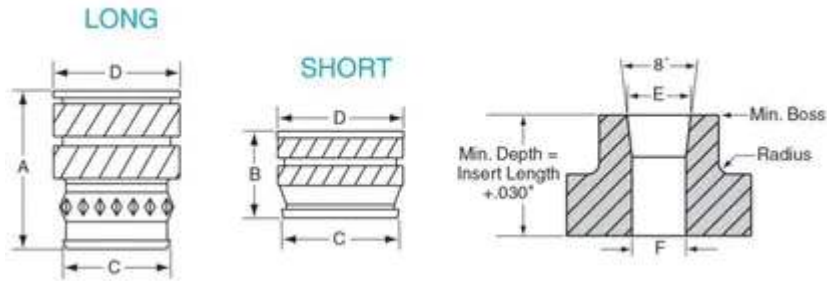

# 632X150H-SS

B	0.15 in
Boss Size	0.412 in
Brand	RAF
C	0.203 in
D	0.219 in
F	0.199 in
Finish	None
Length E	0.206 in
Material	Stainless Steel
Series	H
Thread Size	6-32