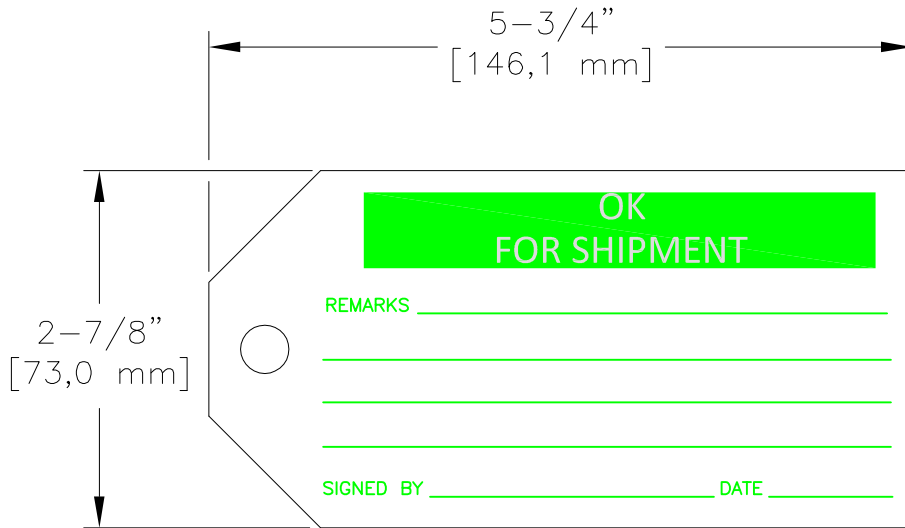

LOC	DIST	REVISIONS					
—	—	P	LTR	DESCRIPTION	DATE	DWN	APVD
		A		NEW DRAWING	08MAR2016	KR	KM

LABEL VIEW

QTY: 100 TAGS  
FOR INDOOR USE ONLY

MATERIAL	PAPERBOARD
PRINT COLOURS	1 COLOUR PRINT IN GREEN
BACKGROUND COLOURS	WHITE

THIS DRAWING IS UNPUBLISHED. BY - ALL RIGHTS RESERVED. © COPYRIGHT

DIMENSIONS: INCHES [mm]	DWN	08MAR2016	MATERIAL	—	FINISH	—
	K. RAGHAVENDRA		TE Connectivity			
TOLERANCES UNLESS OTHERWISE SPECIFIED:	CHK	08MAR2016				
	K. MUNZ					
0 PLC ± — 1 PLC ± .1 2 PLC ± .050 3 PLC ± .020 4 PLC ± 1/8" ANGLES ± —	APVD	08MAR2016	SIZE CAGE CODE DRAWING NO RESTRICTED TO A4 00779 C-1878677-2 —			
	K. MUNZ					
	PRODUCT SPEC	—	SCALE NTS SHEET 1 OF 1 REV A			
	APPLICATION SPEC	—				
WEIGHT		—	CUSTOMER DRAWING			