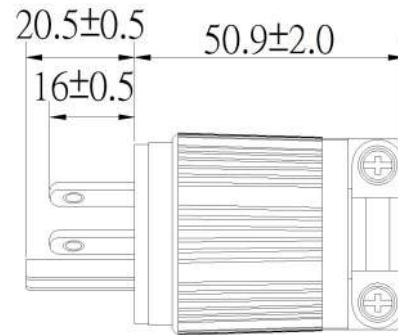

NEMA 6-15 Plug

Technical Datasheet

Product Specifications	
Product Item	Straight Blade Plug
Rating	2 Pole, 3 Wire Grounding 15A 250V AC
NEMA Configuration	6-15P
Housing Material	Nylon-Black
Blade Holder Material	Nylon-Natural
Retainer Material	Polycarbonate-Clear
Cord Clamp Material	Nylon-Black
Contact Blades Material	.063" (1.6m/m) Brass
Ground Contact Blade Material	.040" (1.0m/m) Brass
Terminal Screw Material	#8-32 Brass
Ground Screw Material	#8-32 Brass (Green)
Flammability	UL 94 V-0
Listings	UL/cUL E237606