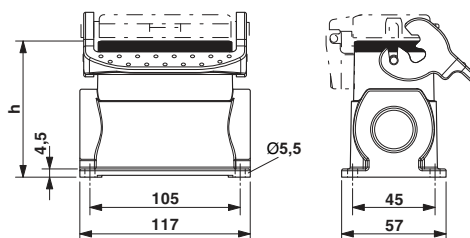

#### Dimensions

Height	67 mm
Width	57 mm
Length	117 mm

## Technical data

### General

Housing type	Box mounting bases
Locking type	with single locking latch
No. of cable outlets	2
Cable outlet	lateral
Screw connection	none
Type of the screw connection	2x Pg21
Protective cover	yes
Housing material	Aluminum die-cast
Housing surface material	Powder-coated, gray
Seal material	NBR
Material lock	Stainless steel, handle: PA
Material grip body interlock	PA
Material, protective cover	PA

## Drawings

Dimensional drawing

Dimensional drawing; h = 67 mm