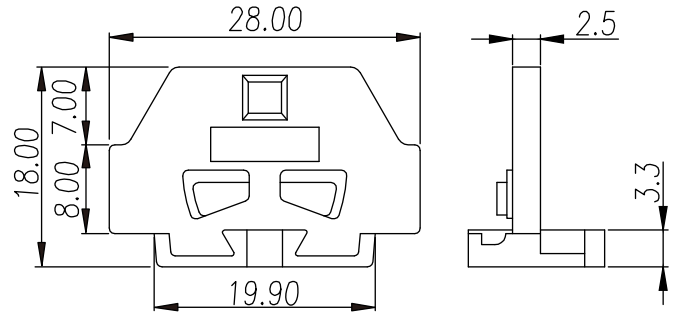

# PM2.5WSC

DIN Rail Terminal Blocks > Accessories > End Cover

## Specification

Product description	End Cover
Color	Grey
Housing material	PA
Inflammability class	UL94-V0
Compatible products	PM2.5WS / PM2.5WSA / PMM2.5WS / PMM2.5WSA
Package	50 pcs / box