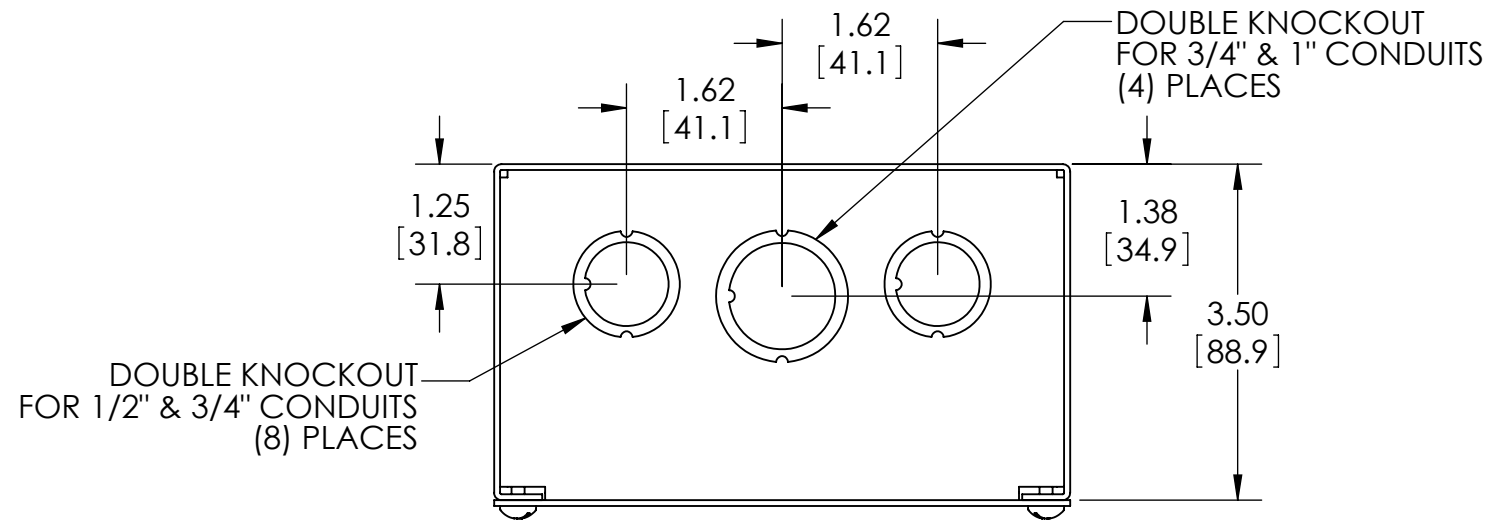

PART NAME

JUNCTION BOX w / KNOCKOUTS

PART No.

JB-3945-KO

REVISION DATE

7-18-11

MATERIAL - 16 GA. [1.5mm] STEEL
FINISH - SMOOTH GRAY POWDERCOAT