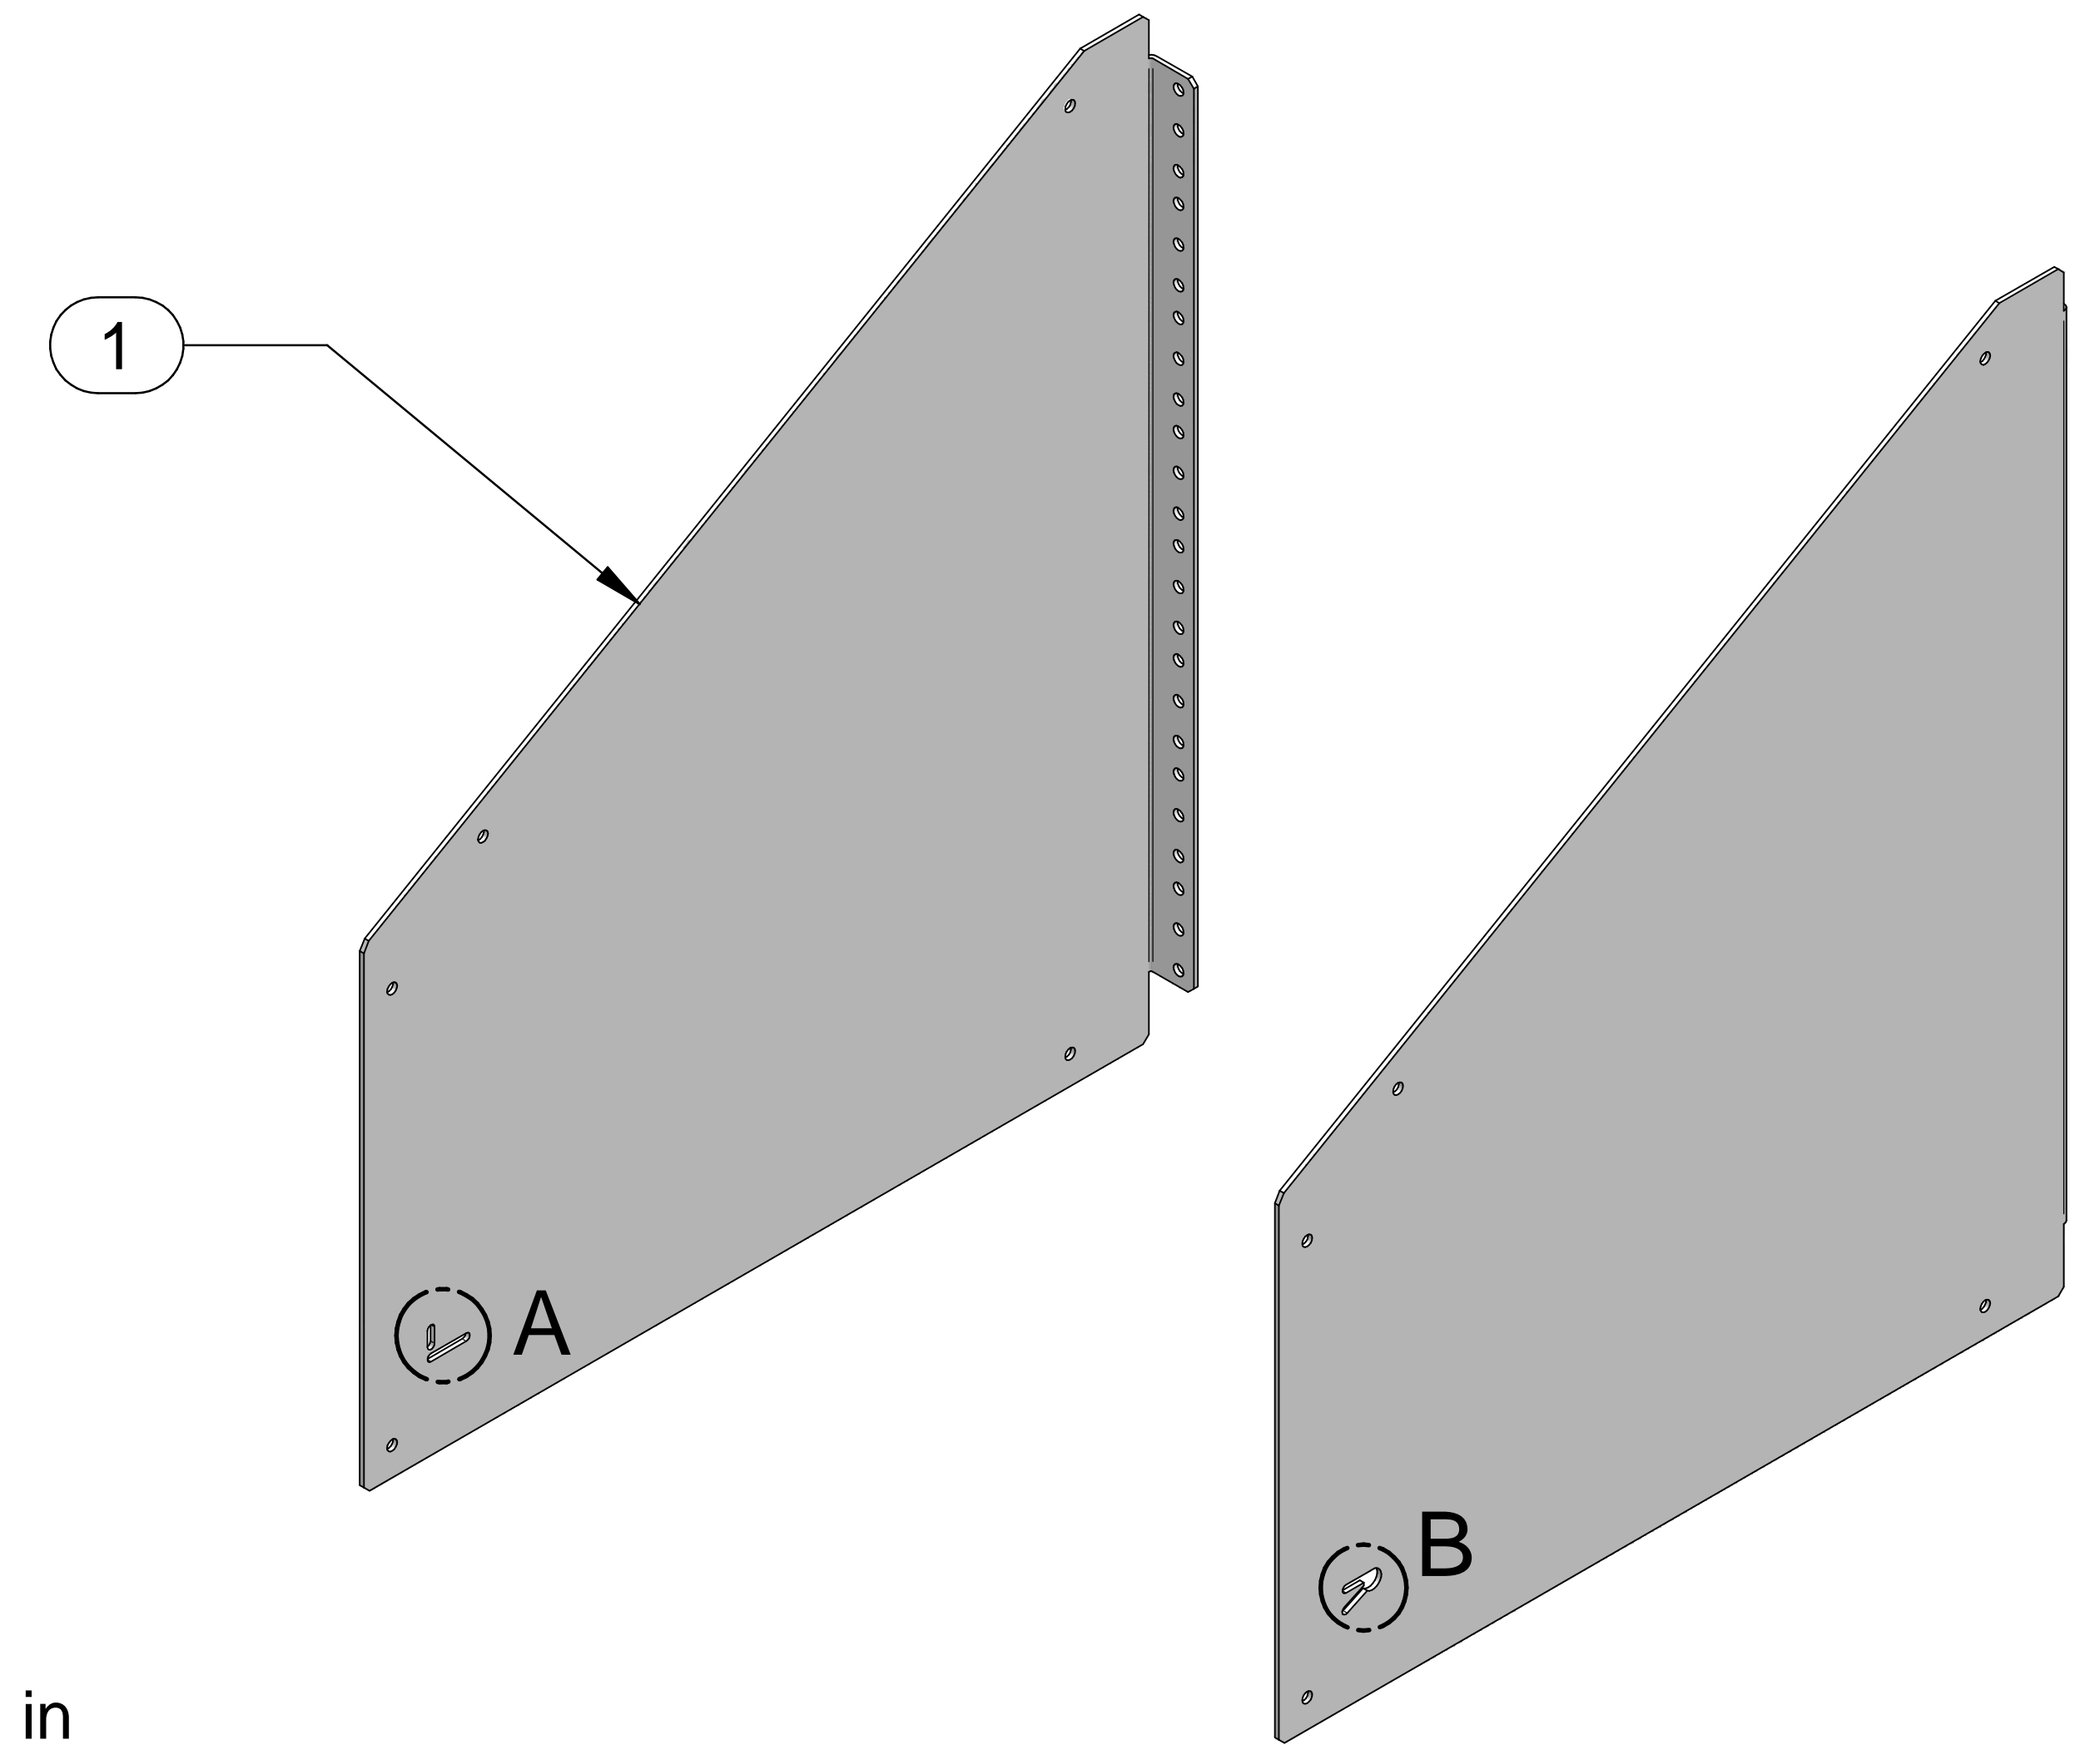

FRONT VIEW

TOP VIEW

SIDE VIEW

BOTTOM VIEW

ISOMETRIC VIEW

DETAIL A  
LEFT RAIL INDICATOR  
2:1

DETAIL B  
RIGHT RAIL INIDCATOR  
2:1

Item Number	Title	Quantity
1	HLP - FIXED 90/30 DEG. RAIL (8U)	1

PART NUMBERS

HLP8UFR	PAINTED WHITE SMOOTH
---------	----------------------

NOTES

Mounting Hardware Included

Sold as a pair

See Hammond Website for More Information

Français

Pour tous les détails sur nos produits, svp veuillez consulter notre site [www.hammondmfg.com](http://www.hammondmfg.com)  
Data subject to change without notice. Isometric drawing not to scale.  
Les données sont sujettes à changement sans préavis.