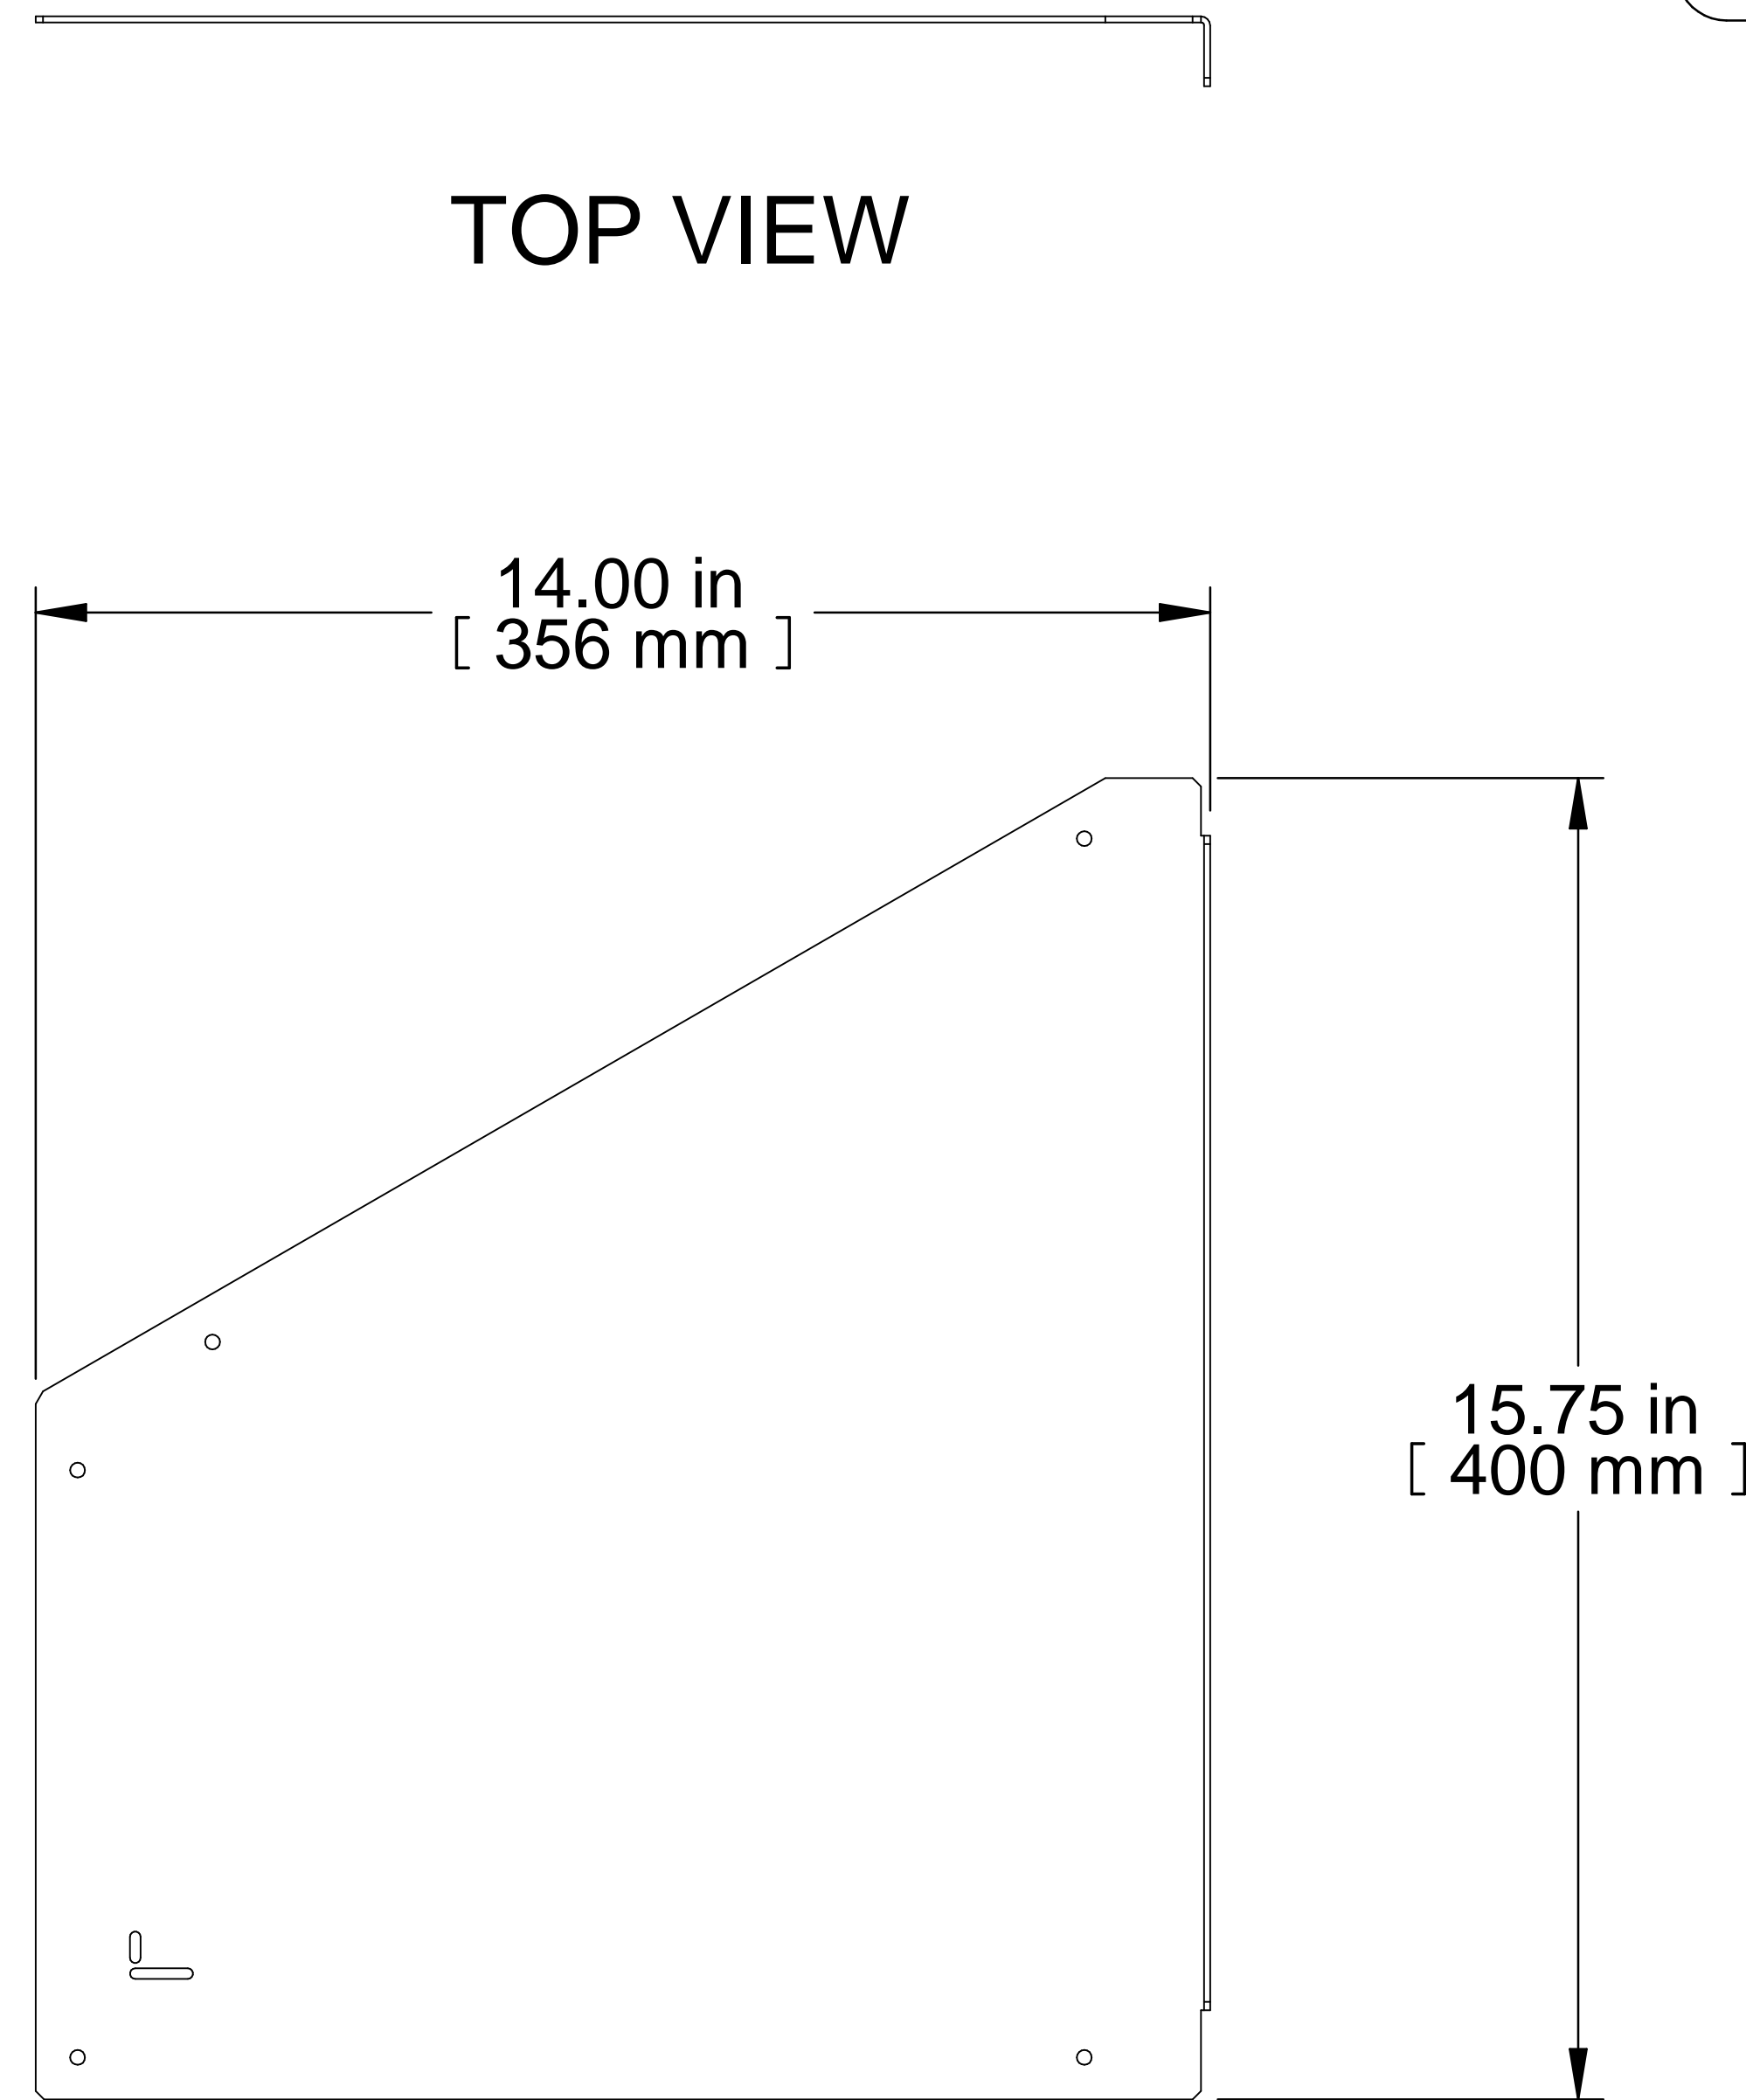

FRONT VIEW

TOP VIEW

SIDE VIEW

BOTTOM VIEW

ISOMETRIC VIEW

DETAIL A  
LEFT RAIL INDICATOR  
2:1

DETAIL B  
RIGHT RAIL INIDCATOR  
2:1

Item Number	Title	Quantity
1	HLP - FIXED 90/30 DEG. RAIL (8U)	1

PART NUMBERS

HLP8UFR	PAINTED WHITE SMOOTH
---------	----------------------

NOTES

Mounting Hardware Included

Sold as a pair

See Hammond Website for More Information

Français

Pour tous les détails sur nos produits, svp veuillez consulter notre site [www.hammondmfg.com](http://www.hammondmfg.com)  
Data subject to change without notice. Isometric drawing not to scale.  
Les données sont sujettes à changement sans préavis.