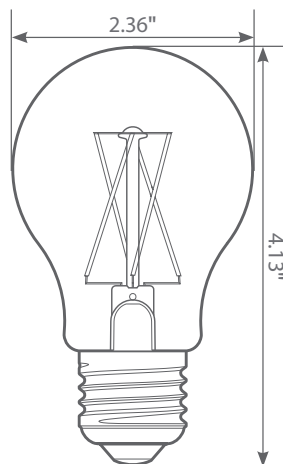

## Specifications

Input Power	Input Voltage	Lumen Output	Beam Angle	Center Beam	CCT
8.5 W	120 V	800 lm	320°	N/A	5000 K

CRI	Luminous Efficacy	Power Factor	Input Current	Base/Cap	Lamp Lifespan
90	94 lm/W	0.7	0.095 A	E26	15,000 Hrs.

## Product Dimensions