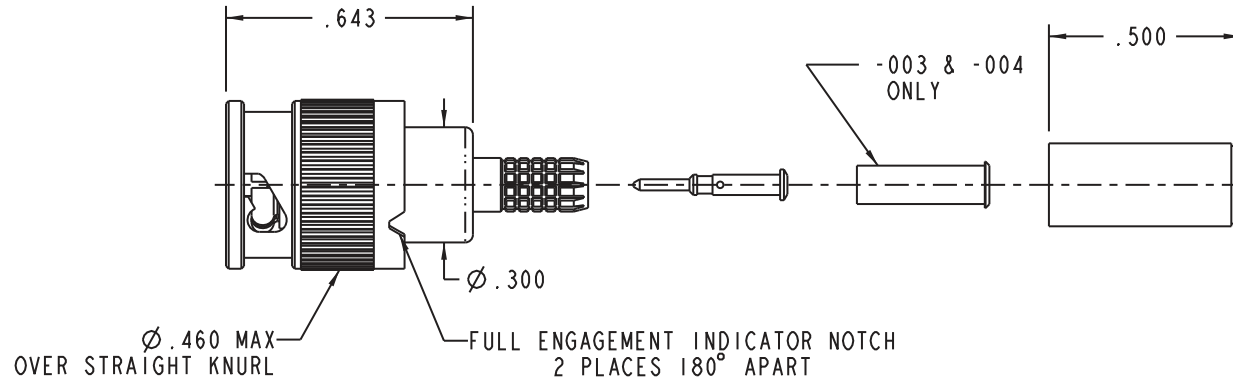

DASH NO	CABLES ACCOMMODATED	ASSEMBLE PER
-003	TIMES 405	
-004	RG-179	
-009	8218, BELDEN YR23023 BELDEN 21-597, ESSEX	
-013	RG-59	TAI-252
-014	8212, BELDEN	
-025	734A, LUCENT	
-026	735A, LUCENT	
-031	CDT RA7000	

-004 SHOWN

5. EXAMPLE OF COMPLETE MODEL NUMBER:

4. RoHS 6 COMPLIANT
3. 75Ω MINI "BNC" STYLE COAXIAL CABLE PLUG.
2. ALL COMPONENTS SHOWN ARE SUPPLIED LOOSE

FINISH: NICKEL

NOTES: UNLESS OTHERWISE SPECIFIED.

INTERPRET DRAWING PER MIL-STD-100. DIMENSIONS ARE IN INCHES AND INCLUDE FINISH THICKNESS UNLESS OTHERWISE SPECIFIED.		TOL: UNLESS SPECIFIED. .XX ± .02 .XXX ± .010 ANGLE ± 1°		 cinch CONNECTIVITY SOLUTIONS a bel group	
DRW BPK	6/28/11	MATERIAL:			
N/A	CHK TKO	6/29/11	FINISH: 		SIZE A
BLANK LENGTH (REF. ONLY)	QUALITY		CAGE CODE 14949	DRAWING NO. 1-0592	REV. K
N/A	MANUF				
SURFACE AREA	APPROVED		DO NOT SCALE DWG	DATE 4/3/01	SHEET 1 OF 2
	PROT TITLE NO. 1-0592				