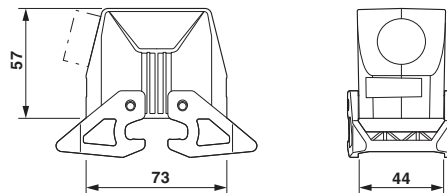

Housing - HC-STA-B10-HLWD-1STP21-EL-AL - 1412636

Technical data

General

Note	For contact inserts HC-B10, BB18, DD42, M, K8/24
Size	B10
Housing type	Sleeve housing
Locking type	With double locking latch
No. of cable outlets	1
Cable exit	lateral
Screw connection	none
Type of the screw connection	1x Pg21
Housing material	Die-cast aluminum, salt water resistant
Housing surface material	Uncoated
Material lock	PA

Drawings

Dimensional drawing

Dimensional drawing

Classifications

eCl@ss

eCl@ss 5.1	27143424
eCl@ss 6.0	27143423
eCl@ss 8.0	27440202
eCl@ss 9.0	27440202

ETIM

ETIM 5.0	EC000437

Approvals

Approvals