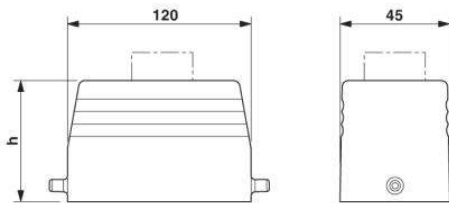

Housing type	Sleeve housings
Locking type	for single locking latch
Cable exit	Straight
Type of the screw connection	1x M40
Degree of protection	IP65
Ambient temperature (operation)	-40 °C ... 125 °C
Housing material	Aluminum, die-cast
Housing surface material	Powder-coated, gray

Diagrams/Drawings

Dimensioned drawing