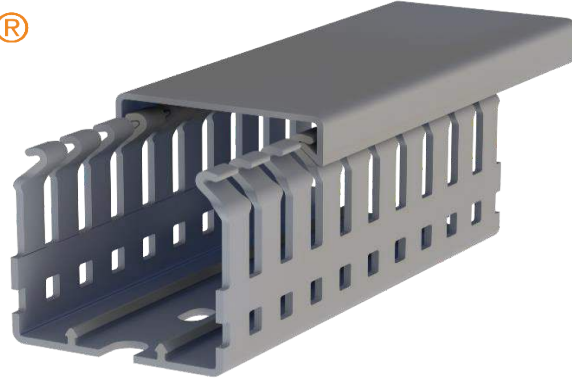

Klemsan®

KKD 4040

Order		
RAL 7030 - Stone Grey	Thin Slot (4-6)	555 4040

Dimensions	
Length	2.000,00 mm
Width	40,00 mm
Height w/o cover	36,50 mm
Height w/ cover	40,00 mm

Technical Data			
Material	PVC	Package Qty.	26 pcs. x 2 mt.
Inflammability	UL 94 V0	Wire Fill Capacity	60%
Max. Service Temp.	60°C	Min. Service Temp.	-15°C
Max. Operating Temp.	60°C	Min. Operating Temp.	-5°C

Certifications	
Certificate	Standard
CE	EN 50085-2-3
TSE	TS EN 50085-2-3
EAC	GOST R 53313:2009
cULus	UL 1565-C22.2No.18.5-02

Accessories				
Description	Type	Colour	Cat. No.	Qty.
Duct Cutter (Scissor)	KKMR		553230	1
Duct Cutter	KMK 1002		553220	1
Cable Duct Cover	KDK 40	RAL 7030	551051	10 pcs. x 2 mt.
Rivet Setting Tool	SETR	Black	553500	1
Plastic Rivet 6,5 mm	PPE 6,5	Grey	553600	100
Cable Clamp	KKB	Black	553405	10
Wire Retainer	KKT 4040	Black	553315	10
Cable Holder	KKM	Black	553415	10