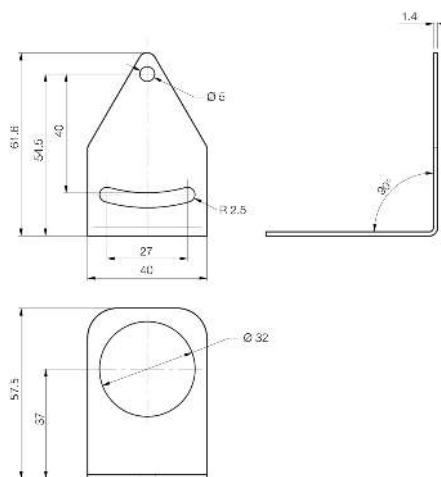

213761
SBT-BW-M30
Mounting bracket

- Adjustable
- Robust design

Technical data (typ.)

Housing dimensions	62 x 58 x 40 mm
Housing material	Stahl (rostfrei)
Component	Mounting bracket
Design	Angle
To be used for	SBX-xxx
Scope of delivery	Mounting bracket