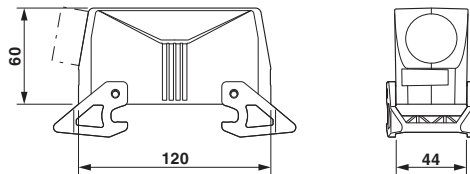

- good shielding in the event of electromagnetic interference

Key Commercial Data

Packing unit	1 STK
Custom tariff number	85389099
Country of origin	China

Technical data

Dimensions

Height	60 mm
Width	44 mm
Length	120 mm

Housing - HC-STA-B24-HLWD-1STP21-EL-AL - 1412797

Technical data

General

Note	for contact inserts HC-B24, BB46, D64, DD108, HV10/16, M
Size	B24
Housing type	Sleeve housing
Locking type	With double locking latch
No. of cable outlets	1
Cable exit	lateral
Screw connection	none
Type of the screw connection	1x Pg21
Housing material	Die-cast aluminum, salt water resistant
Housing surface material	Uncoated
Material lock	PA

Drawings

Dimensional drawing

Dimensional drawing

Classifications

eCl@ss

eCl@ss 5.1	27143424
eCl@ss 6.0	27143423
eCl@ss 8.0	27440202
eCl@ss 9.0	27440202

ETIM

ETIM 5.0	EC000437
----------	----------