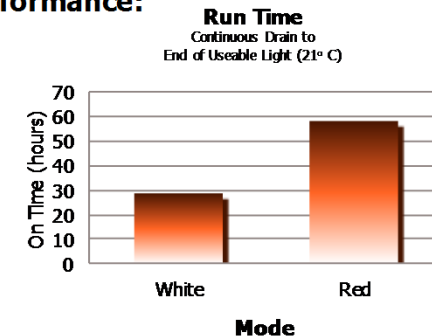

Performance:

Tested according to ANSI/NEMA FL 1 Standards.

Important Notice

This datasheet contains information specific to products manufactured at the time of its publication. Contents herein do not constitute a warranty.
©Energizer / All Rights Reserved