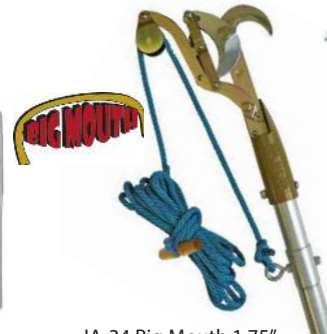

Pruner & Pole Saw Kits

LS Pole Tree Trimming Packages

Pre-packaged kits contain everything needed for trimming trees: Poles, Pruner, Pole Saw and/or Hand Saw. A variety of combinations makes it easy to find the best fit for your needs. Kits are packed in individual corrugated boxes for ease of handling and distribution.

JA-14 Pruner Permanently Mounted on Pole

Pole Saw Head Permanently Mounted on Pole Blade is Replaceable

Permanent Mount Pruner and Pole Saws

LS-6PKG-1	JA-14 Pruner Permanently Mounted on 6' LS Pole with Male Ferrule on Bottom 6' LS Base Pole Pruner Rope
LS-6PKG-4	JA-14 Pruner Permanently Mounted on 6' LS Pole with Male Ferrule on Bottom 6' LS Base Pole and 6' LS Extension Pole Pruner Rope
LS-6PKG-2	JA-14 Pruner Permanently Mounted on 6' LS Pole with Male Ferrule on Bottom 6' LS Base Pole & 6' LS Sawhead Pole with PS-3FP Head Pruner Rope

Pruner and Pole Saws With Adapters

LS-8PKG-1	JA-14 Pruner, Adapter & Rope PS-3FP Pole Saw Head, 13" Tri-Cut Blade (SB-13TE) 8' LS Base Pole
LS-6PKG-3	JA-14 Pruner, Adapter & Rope PS-3FP Pole Saw Head 6' LS Base Pole and 6' LS Extension Pole
LS-6PKG-6	16" Tri-Cut Saw Blade (SB-16TE) 6' LS Sawhead Pole with PS-3FP Head 6' LS Base Pole and 6' LS Extension Pole
LS-6PKG-5	JA-14DP Pruner, Adapter & Rope PS-3FP Pole Saw Head, 13" Tri-Cut Blade (SB-13TE) 6' LS Base Pole and 6' LS Extension Pole
LS-6PKG-7	PH-11 Pruner, Adapter & Rope One 6' LS Base Pole and Two 6' LS Extension Poles
LS-6PKG-8	PH-12 Pruner, Adapter & Rope One 6' LS Base Pole and Two 6' LS Extension Poles

PH-11 Pruner 1" Cut with SB-1T Saw Blade

PH-12 Pruner 1.5" Cut

JA-14 1.25" Cut Pruner

JA-14DP 1.25" Cut Double Pulley Pruner

JA-34 Big Mouth 1.75" Pruner

Pole Saw Head with Barracuda™ Tri-Cut Saw Blade