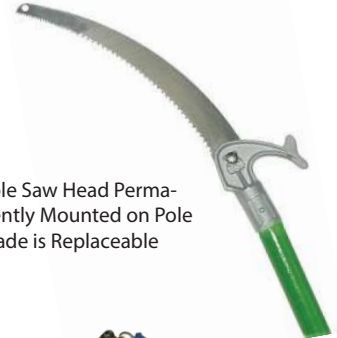

Pruner & Pole Saw Kits

LS Pole Tree Trimming Packages

Pre-packaged kits contain everything needed for trimming trees: Poles, Pruner, Pole Saw and/or Hand Saw. A variety of combinations makes it easy to find the best fit for your needs. Kits are packed in individual corrugated boxes for ease of handling and distribution.

JA-14 Pruner Permanently Mounted on Pole

Pole Saw Head Permanently Mounted on Pole Blade is Replaceable

Permanent Mount Pruner and Pole Saws

LS-6PKG-1	JA-14 Pruner Permanently Mounted on 6' LS Pole with Male Ferrule on Bottom 6' LS Base Pole Pruner Rope
LS-6PKG-4	JA-14 Pruner Permanently Mounted on 6' LS Pole with Male Ferrule on Bottom 6' LS Base Pole and 6' LS Extension Pole Pruner Rope
LS-6PKG-2	JA-14 Pruner Permanently Mounted on 6' LS Pole with Male Ferrule on Bottom 6' LS Base Pole & 6' LS Sawhead Pole with PS-3FP Head Pruner Rope