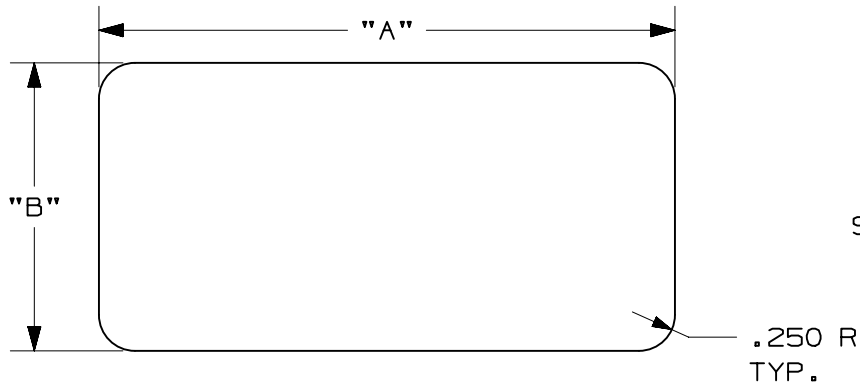

THIS COPY IS PROVIDED ON A RESTRICTED BASIS AND IS NOT TO BE USED IN ANY WAY DETRIMENTAL TO THE INTERESTS OF PANDUIT CORP.

UNWIND DIRECTION

SEE NOTE 3

Part Number	Type	Dim "A"	Dim "B"	LABELS PER PKG.	PKG. TYPE	
PPS0404WSL1-TER	Pre-Printed Non-Reflective Polyester (GMY4-HT+GMOM50)	4.00 [101.6]	4.00 [101.6]	50	CARDS	
PPS0204WSL1-TER		4.00 [101.6]	2.00 [50.8]			
PPS0204WSL1-DCC		4.00 [101.6]	2.00 [50.8]			
PPS0103WSL1-ADI		3.00 [76.2]	1.50 [38.1]			
PPS0103WSL1-SLC		3.00 [76.2]	1.50 [38.1]			
PPS0206WSR1-PS	Pre-Printed Reflective Vinyl (GMRS+GMY4-C)	6.00 [152.4]	1.75 [44.45]			
PPS0206BSR1-MD		6.00 [152.4]	1.75 [44.45]			
PPS0206BSR1-SD		6.00 [152.4]	1.75 [44.45]			
C600X175SP1-AD	Customer Printable Non-Reflective Polyester (GMY4-HT+GMY4-C)	6.00 [152.4]	1.75 [44.45]		250	ROLLS
C600X175SP1-DD		6.00 [152.4]	1.75 [44.45]			
C400X400SP1-DD		4.00 [101.6]	4.00 [101.6]			
C400X200SP1-AD		4.00 [101.6]	2.00 [50.8]			
C400X400SP1-PS		4.00 [101.6]	4.00 [101.6]			
C400X400SP1-DSM		4.00 [101.6]	4.00 [101.6]			
C400X400SP1-ASM		4.00 [101.6]	4.00 [101.6]			
C400X400SL1-OL		Clear Overlamine Component Label (GMY4-C)	4.00 [101.6]	4.00 [101.6]		
C400X200SL1-OL			4.00 [101.6]	2.00 [50.8]		
C600X175SL1-OL			6.00 [152.4]	1.75 [44.45]		
C300X150SL1-OL	3.00 [76.2]		1.50 [38.1]			

TITLE: Solar Labels
CUSTOMER DRAWING

ITEM REVISION NAME: 12I119BE/00

DATASET FILE NAME: 12I119BE_DC-C11042/00A

UNLESS OTHERWISE SPECIFIED, DIMENSIONAL TOLERANCES ARE: IN [mm]
 .x ± .1 [2.54] .xxx ± .031 [.97]
 .xx ± .064 [1.63] ANGLES ± 5 °

MATERIAL: SEE TABLE

DRAWING NUMBER: C11042

THIRD ANGLE PROJECTION

DRAWN BY: JHAC DATE: 2/20/13 CHK: MSAD SCALE: NTS

SHT 1 OF 1 SIZE: A

D10100DA/14