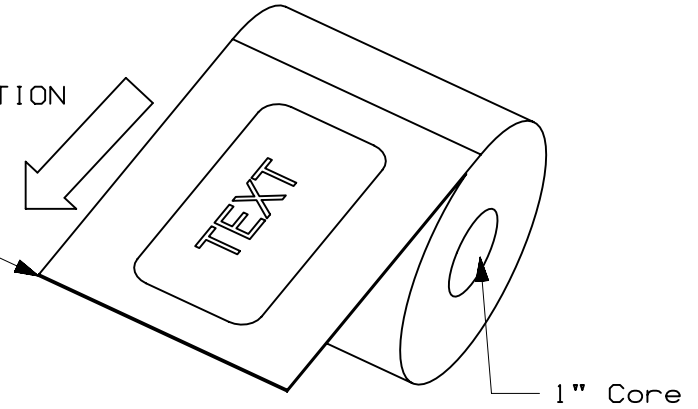

THIS COPY IS PROVIDED ON A RESTRICTED BASIS AND IS NOT TO BE USED IN ANY WAY DETRIMENTAL TO THE INTERESTS OF PANDUIT CORP.

UNWIND DIRECTION

SEE NOTE 3

Part Number	Type	Dim "A"	Dim "B"	LABELS PER PKG.	PKG. TYPE	
PPS0404WSL1-TER	Pre-Printed Non-Reflective Polyester (GMY4-HT+GMOM50)	4.00 [101.6]	4.00 [101.6]	50	CARDS	
PPS0204WSL1-TER		4.00 [101.6]	2.00 [50.8]			
PPS0204WSL1-DCC		4.00 [101.6]	2.00 [50.8]			
PPS0103WSL1-ADI		3.00 [76.2]	1.50 [38.1]			
PPS0103WSL1-SLC		3.00 [76.2]	1.50 [38.1]			
PPS0206WSR1-PS	Pre-Printed Reflective Vinyl (GMRS+GMY4-C)	6.00 [152.4]	1.75 [44.45]			
PPS0206BSR1-MD		6.00 [152.4]	1.75 [44.45]			
PPS0206BSR1-SD		6.00 [152.4]	1.75 [44.45]			
C600X175SP1-AD	Customer Printable Non-Reflective Polyester (GMY4-HT+GMY4-C)	6.00 [152.4]	1.75 [44.45]		250	ROLLS
C600X175SP1-DD		6.00 [152.4]	1.75 [44.45]			
C400X400SP1-DD		4.00 [101.6]	4.00 [101.6]			
C400X200SP1-AD		4.00 [101.6]	2.00 [50.8]			
C400X400SP1-PS		4.00 [101.6]	4.00 [101.6]			
C400X400SP1-DSM		4.00 [101.6]	4.00 [101.6]			
C400X400SP1-ASM		4.00 [101.6]	4.00 [101.6]			
C400X400SL1-OL		Clear Overlamine Component Label (GMY4-C)	4.00 [101.6]	4.00 [101.6]		
C400X200SL1-OL			4.00 [101.6]	2.00 [50.8]		
C600X175SL1-OL			6.00 [152.4]	1.75 [44.45]		
C300X150SL1-OL	3.00 [76.2]		1.50 [38.1]			

TITLE: Solar Labels
CUSTOMER DRAWING

ITEM REVISION NAME: 12I119BE/00

DATASET FILE NAME: 12I119BE_DC-C11042/00A

UNLESS OTHERWISE SPECIFIED, DIMENSIONAL TOLERANCES ARE: IN [mm]
 .x ± .1 [2.54] .xxx ± .031 [.97]
 .xx ± .064 [1.63] ANGLES ± 5 °