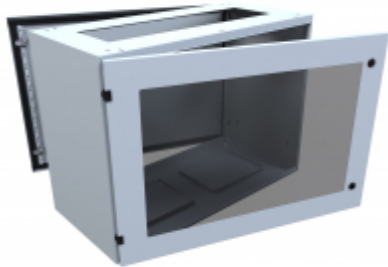

Quality Products. Service Excellence.

Base Window Door S2CBWD Series

- Maintains the NEMA rating of the enclosure.
- Constructed of 14 gauge steel and lexan window.
- Easy field installation.
- Available for the 4 base widths.
- On 2 door units, a window can be installed on one side only.
- Available in light gray and stainless steel.

RAL 7035 Light Gray Part No.	Stainless Steel Part No.	Fits Base Width	B	C
2CLBW24	2CSBW24	24.00	23.75	16.75
2CLBW36	2CSBW36	36.00	35.75	28.75
2CLBW48	2CSBW48	48.00	23.75	16.75
2CLBW60	2CSBW60	60.00	29.75	22.75

Tags: Series 2000, window, base, window door, turret, data terminal, lexan, viewing, stainless steel, modular, console *Data subject to change without notice*

© 2023. Hammond Manufacturing Ltd. All rights reserved.