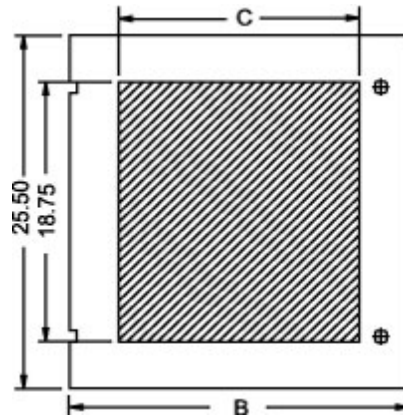

Quality Products. Service Excellence.

Base Window Door S2CBWD Series

- Maintains the NEMA rating of the enclosure.
- Constructed of 14 gauge steel and lexan window.
- Easy field installation.
- Available for the 4 base widths.
- On 2 door units, a window can be installed on one side only.
- Available in light gray and stainless steel.

RAL 7035 Light Gray Part No.	Stainless Steel Part No.	Fits Base Width	B	C
2CLBW24	2CSBW24	24.00	23.75	16.75
2CLBW36	2CSBW36	36.00	35.75	28.75
2CLBW48	2CSBW48	48.00	23.75	16.75
2CLBW60	2CSBW60	60.00	29.75	22.75