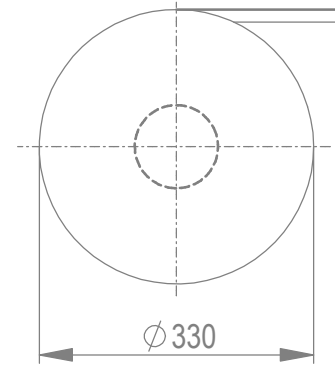

Verpackt im Gurt in Anlehnung an DIN IEC 60286-3
tape on reel packaging according to DIN IEC 60286-3
Verpackungseinheit: 650 Stück
packaging unit: 650 pcs

Abspulrichtung - reel off direction