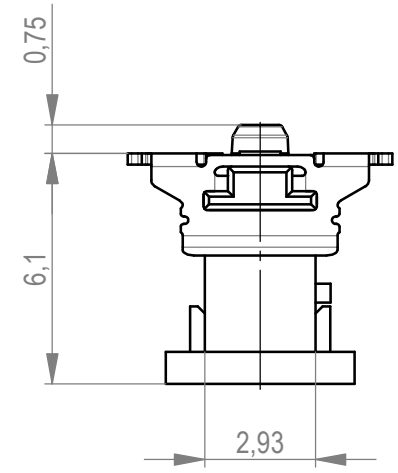

Verpackt im Gurt in Anlehnung an DIN IEC 60286-3
tape on reel packaging according to DIN IEC 60286-3
Verpackungseinheit: 650 Stück
packaging unit: 650 pcs

Abspulrichtung - reel off direction

Leiterplatten-Layout für SMT
PCB-Layout for SMT

Anforderungsstufe 1
performance level 1

Kontaktbereich vergoldet
mating area gold plating

Anschlussbereich verzinnt 4-6 µm
terminal area 4-6 µm tin plating

Koplanarität der Anschlüsse ≤ 0,1 mm
coplanarity area of termination ≤ 0,1 mm

*vergrößerte Löt pads
*enlarged solder pads

Dimension no.	Tolerances Dim. for Information ISO 8015	All Dimensions in mm	Scale 5:1 Material
Customer drawing: All rights reserved. Only for Information. To ensure that this is the latest version of this drawing, please contact one of the ERNI companies before using.	Subject to modification without prior notice. Drawing will not be updated.		MiniBridge Male Straight SMT 08p* 284699
f Index	01.03.2021 Date	ERNI International AG Zürichstrasse 72 8306 Brüttisellen - Zürich Switzerland	1 A3 Class SRCP