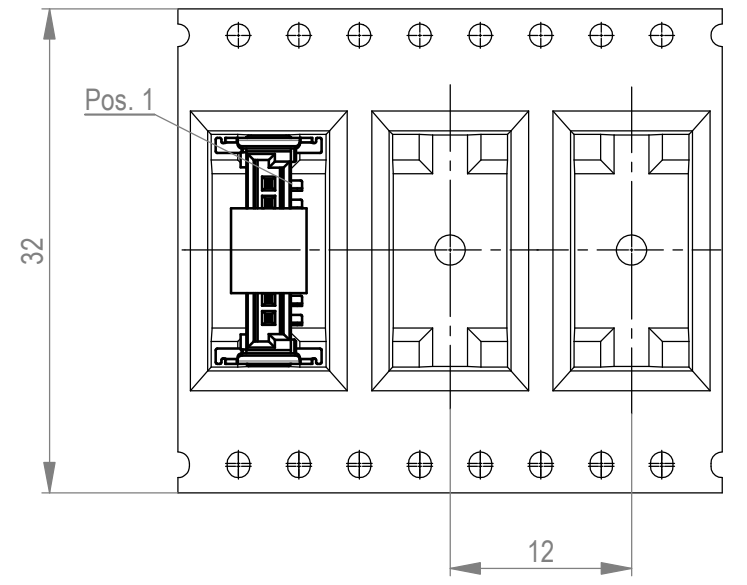

Verpackt im Gurt in Anlehnung an DIN IEC 60286-3
tape on reel packaging according to DIN IEC 60286-3
Verpackungseinheit: 650 Stück
packaging unit: 650 pcs

Abspulrichtung - reel off direction

Leiterplatten-Layout für SMT
PCB-Layout for SMT

Anforderungsstufe 1
performance level 1

Kontaktbereich vergoldet
mating area gold plating

Anschlussbereich verzinnt 4-6 µm
terminal area 4-6 µm tin plating

Koplanarität der Anschlüsse ≤ 0,1 mm
coplanarity area of termination ≤ 0,1 mm

*vergrößerte Löt pads
*enlarged solder pads

Dimension no.	Tolerances Dim. for Information ISO 8015	All Dimensions in mm	Scale 5:1 Material
Customer drawing: All rights reserved. Only for Information. To ensure that this is the latest version of this drawing, please contact one of the ERNI companies before using.	Subject to modification without prior notice. Drawing will not be updated.		MiniBridge Male Straight SMT 08p* 284699
f Index	01.03.2021 Date	ERNI International AG Zürichstrasse 72 8306 Brüttisellen - Zürich Switzerland	1 A3 Class SRCP