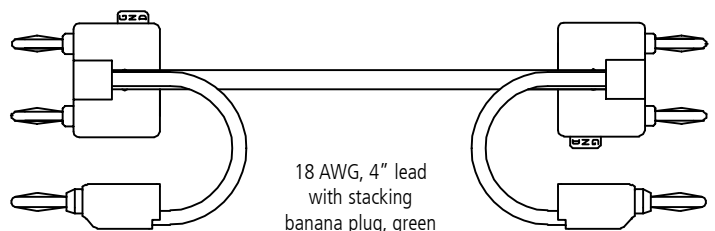

18 AWG, 4" lead with stacking banana plug, green