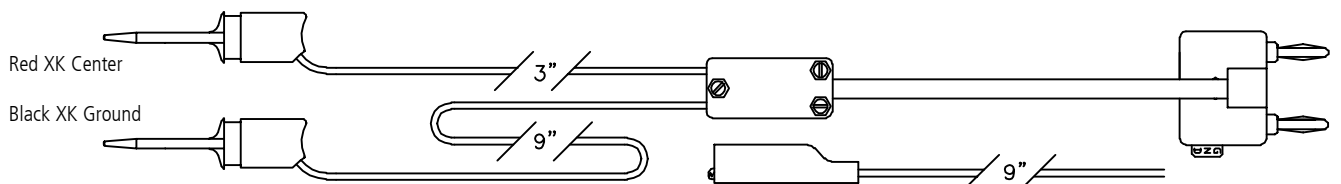

DOUBLE GRIPPER HOOK XK CABLES

Cable with XK Ground

Part No.	Cable	Center	Ground
1050XK-(lgth)	RG58C/U	XK	XK
2050XK-(lgth)	MIC	XK	XK
3050XK-(lgth)	Twisted Pair	XK	XK
4050XK-(lgth)	RG174/U	XK	XK

Cable with Part No. 9275 Miniature Alligator Ground

Part No.	Cable	Center	Ground
1051XK-(lgth)	RG58C/U	XK	Mini Allig.
2051XK-(lgth)	MIC	XK	Mini Allig.
3051XK-(lgth)	Twisted Pair	XK	Mini Allig.
4051XK-(lgth)	RG174/U	XK	Mini Allig.

SHIELDED BALANCED LINE, TWO CONDUCTOR

Description: Two (2) stacking double banana plugs with separate shielded leads on single stacking banana plugs (green). See Part No. 9260.

Standard Lengths Available:

6" 15cm	30" 75cm
12" 30cm	36" 90cm
18" 45cm	48" 120cm
24" 60cm	60" 150cm

Part No.	Cable
2507-(lgth)	2200 Series