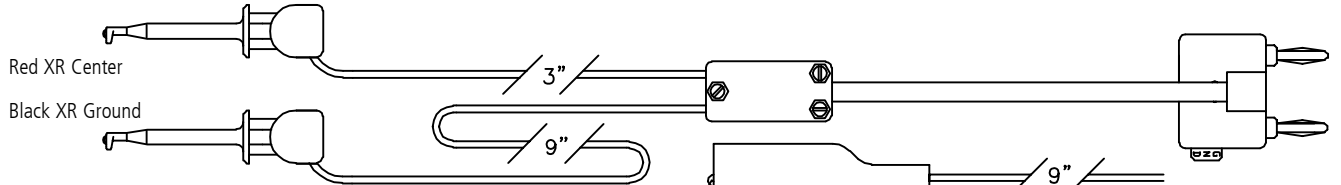

STACKING DOUBLE BANANA PLUG COAXIAL TEST CABLES

MINI-HOOK XR CABLES

Cable with XR Ground

Part No.	Cable	Center	Ground
1050XR-(lgth)	RG58C/U	XR	XR
2050XR-(lgth)	MIC	XR	XR
3050XR-(lgth)	Twisted Pair	XR	XR

Cable with Part No. 9274 Standard Alligator Ground

Part No.	Cable	Center	Ground
1051XR-(lgth)	RG58C/U	XR	Std. Allig.
2051XR-(lgth)	MIC	XR	Std. Allig.
3051XR-(lgth)	Twisted Pair	XR	Std. Allig.

MACRO-HOOK XH CABLES

Cable with XH Ground

Part No.	Cable	Center	Ground
1050XH-(lgth)	RG58C/U	XH	XH
2050XH-(lgth)	MIC	XH	XH
3050XH-(lgth)	Twisted Pair	XH	XH

Cable with Part No. 9274 Standard Alligator Ground

Part No.	Cable	Center	Ground
1051XH-(lgth)	RG58C/U	XH	Std. Allig.
2051XH-(lgth)	MIC	XH	Std. Allig.
3051XH-(lgth)	Twisted Pair	XH	Std. Allig.

STANDARD ALLIGATOR CLIP CABLES