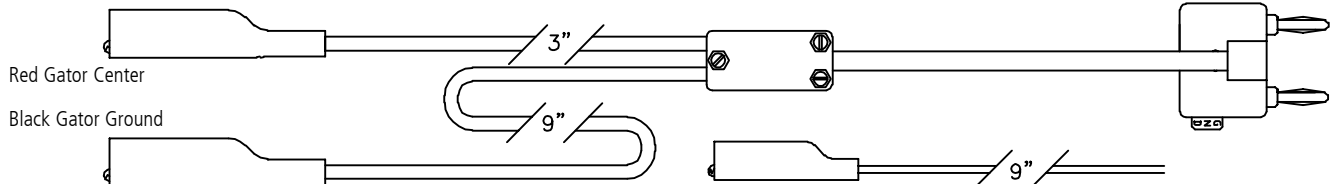

STACKING DOUBLE BANANA PLUG COAXIAL TEST CABLES

MINI-HOOK XR CABLES

Cable with XR Ground

Part No.	Cable	Center	Ground
1050XR-(lgth)	RG58C/U	XR	XR
2050XR-(lgth)	MIC	XR	XR
3050XR-(lgth)	Twisted Pair	XR	XR

Cable with Part No. 9274 Standard Alligator Ground

Part No.	Cable	Center	Ground
1051XR-(lgth)	RG58C/U	XR	Std. Allig.
2051XR-(lgth)	MIC	XR	Std. Allig.
3051XR-(lgth)	Twisted Pair	XR	Std. Allig.

MACRO-HOOK XH CABLES

Cable with XH Ground

Part No.	Cable	Center	Ground
1050XH-(lgth)	RG58C/U	XH	XH
2050XH-(lgth)	MIC	XH	XH
3050XH-(lgth)	Twisted Pair	XH	XH

Cable with Part No. 9274 Standard Alligator Ground

Part No.	Cable	Center	Ground
1051XH-(lgth)	RG58C/U	XH	Std. Allig.
2051XH-(lgth)	MIC	XH	Std. Allig.
3051XH-(lgth)	Twisted Pair	XH	Std. Allig.

STANDARD ALLIGATOR CLIP CABLES

Cable with Part No. 9274 Standard Alligators

Part No.	Cable	Center	Ground
1059-(lgth)	RG58C/U	Std. Allig.	Std. Allig.
2059-(lgth)	MIC	Std. Allig.	Std. Allig.
3059-(lgth)	Twisted Pair	Std. Allig.	Std. Allig.
4059-(lgth)	RG174/U	Std. Allig.	Std. Allig.