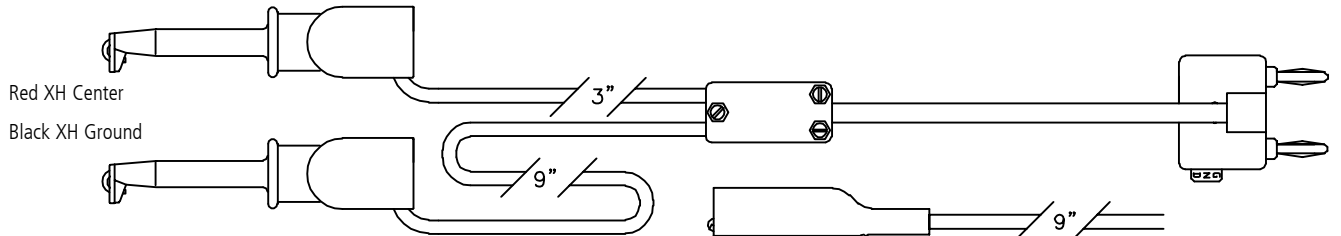

STACKING DOUBLE BANANA PLUG COAXIAL TEST CABLES

MINI-HOOK XR CABLES

Cable with XR Ground

Part No.	Cable	Center	Ground
1050XR-(lgth)	RG58C/U	XR	XR
2050XR-(lgth)	MIC	XR	XR
3050XR-(lgth)	Twisted Pair	XR	XR

Cable with Part No. 9274 Standard Alligator Ground

Part No.	Cable	Center	Ground
1051XR-(lgth)	RG58C/U	XR	Std. Allig.
2051XR-(lgth)	MIC	XR	Std. Allig.
3051XR-(lgth)	Twisted Pair	XR	Std. Allig.

MACRO-HOOK XH CABLES

Cable with XH Ground

Part No.	Cable	Center	Ground
1050XH-(lgth)	RG58C/U	XH	XH
2050XH-(lgth)	MIC	XH	XH
3050XH-(lgth)	Twisted Pair	XH	XH

Cable with Part No. 9274 Standard Alligator Ground

Part No.	Cable	Center	Ground
1051XH-(lgth)	RG58C/U	XH	Std. Allig.
2051XH-(lgth)	MIC	XH	Std. Allig.
3051XH-(lgth)	Twisted Pair	XH	Std. Allig.

STANDARD ALLIGATOR CLIP CABLES