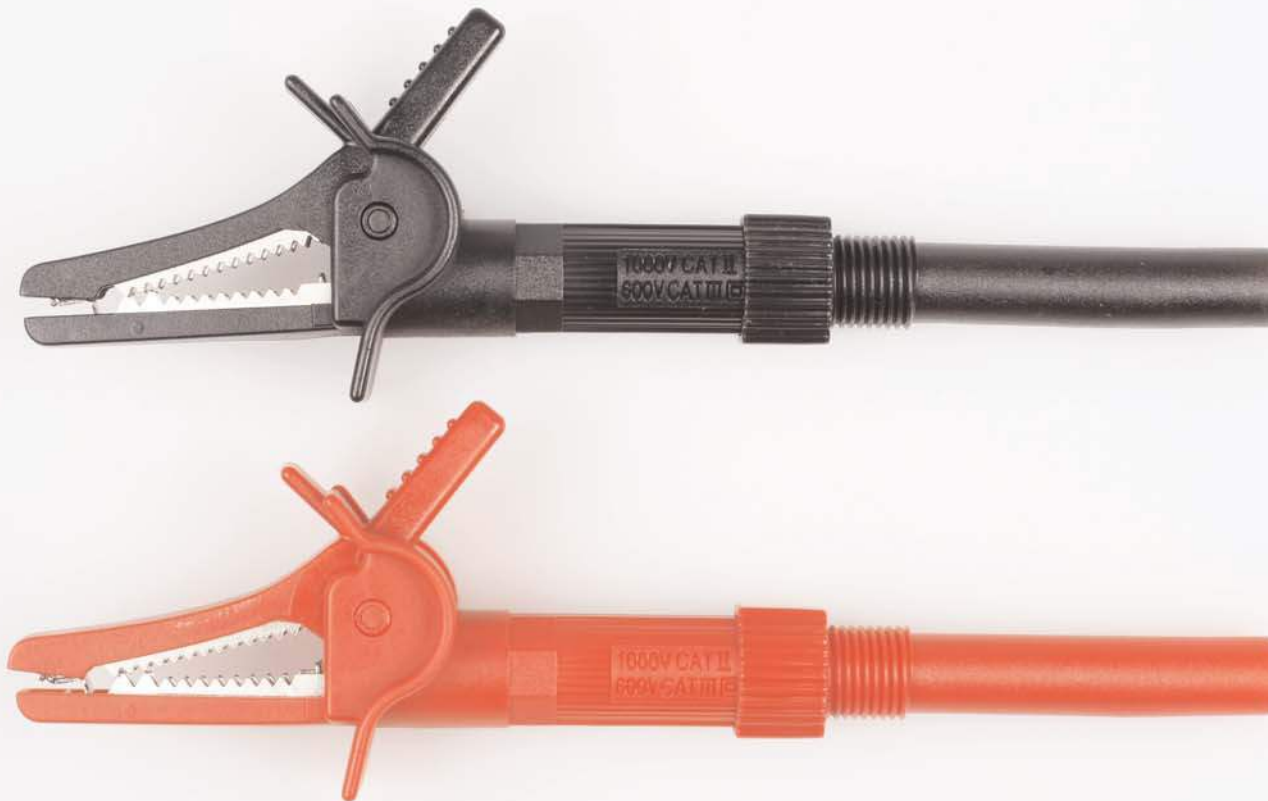

A084

Fused Probe Screw in Flanged Crocodile Clip.

Voltage / Amperage Rating

Maximum Voltage: 1000V
Maximum Amperage: 0.5A

Copyright © 2007 Test Products International, Inc.

Agency Listing

cULus 61010
IEC 61010

Category Rating

CAT III 600V
CAT II 1000V

Insulation Material

N/A

Dimensions

Lead Length: N/A
Prod Length: N/A
Jaw Opening: 1.02"
(26.00mm)

Type

Fuse 500mA /
1000V/ 50kA