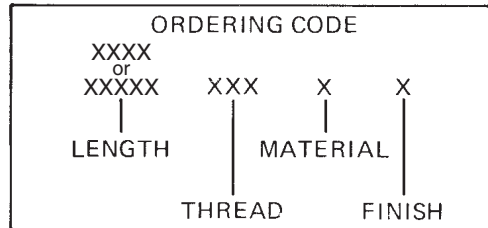

1/8 ROUND FEMALE STANDOFFS

See page 10 for thread depth chart
 See page 9 for finish codes
 For non-standard parts contact Sales Office

LENGTH	PART NO.
3/32	1600A
1/8	1600
5/32	1600T
3/16	1601
7/32	1601T
1/4	1602
9/32	1602T
5/16	1603
11/32	1603T
3/8	1604
13/32	1604T
7/16	1605
15/32	1605T
1/2	1606
17/32	1606T
9/16	1607
19/32	1607T
5/8	1608
21/32	1608T
11/16	1609
23/32	1609T
3/4	1610
25/32	1610T
13/16	1611
27/32	1611T
7/8	1612
29/32	1612T
15/16	1613
31/32	1613T
1"	1614

LENGTH	PART NO.
1-1/16	1615
1-1/8	1616
1-3/16	1617
1-1/4	1618
1-5/16	1619
1-3/8	1620
1-7/16	1621
1-1/2	1622
1-9/16	1623
1-5/8	1624
1-11/16	1625
1-3/4	1626
1-13/16	1627
1-7/8	1628
1-15/16	1629
2"	1630

THREAD	CODE
0-80	080
2-56	256