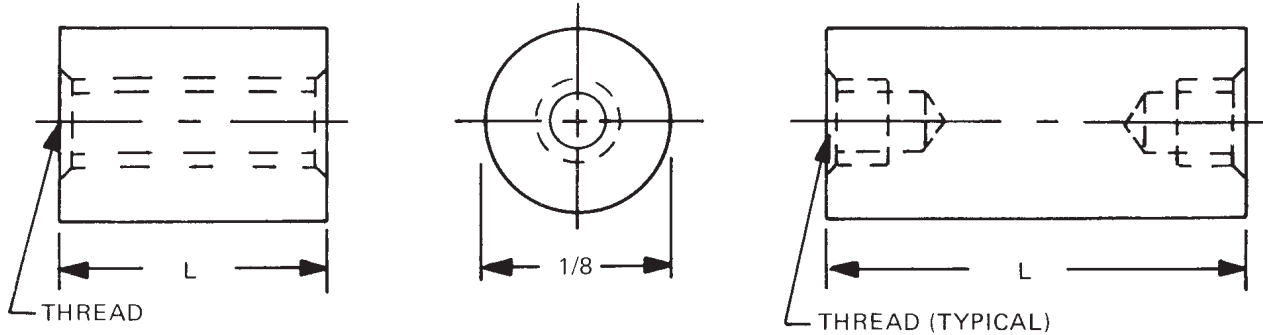

1/8 ROUND FEMALE STANDOFFS

See page 10 for thread depth chart
 See page 9 for finish codes
 For non-standard parts contact Sales Office

LENGTH	PART NO.
3/32	1600A
1/8	1600
5/32	1600T
3/16	1601
7/32	1601T
1/4	1602
9/32	1602T
5/16	1603
11/32	1603T
3/8	1604
13/32	1604T
7/16	1605
15/32	1605T
1/2	1606
17/32	1606T
9/16	1607
19/32	1607T
5/8	1608
21/32	1608T
11/16	1609
23/32	1609T
3/4	1610
25/32	1610T
13/16	1611
27/32	1611T
7/8	1612
29/32	1612T
15/16	1613
31/32	1613T
1"	1614

LENGTH	PART NO.
1-1/16	1615
1-1/8	1616
1-3/16	1617
1-1/4	1618
1-5/16	1619
1-3/8	1620
1-7/16	1621
1-1/2	1622
1-9/16	1623
1-5/8	1624
1-11/16	1625
1-3/4	1626
1-13/16	1627
1-7/8	1628
1-15/16	1629
2"	1630

THREAD	CODE
0-80	080
2-56	256