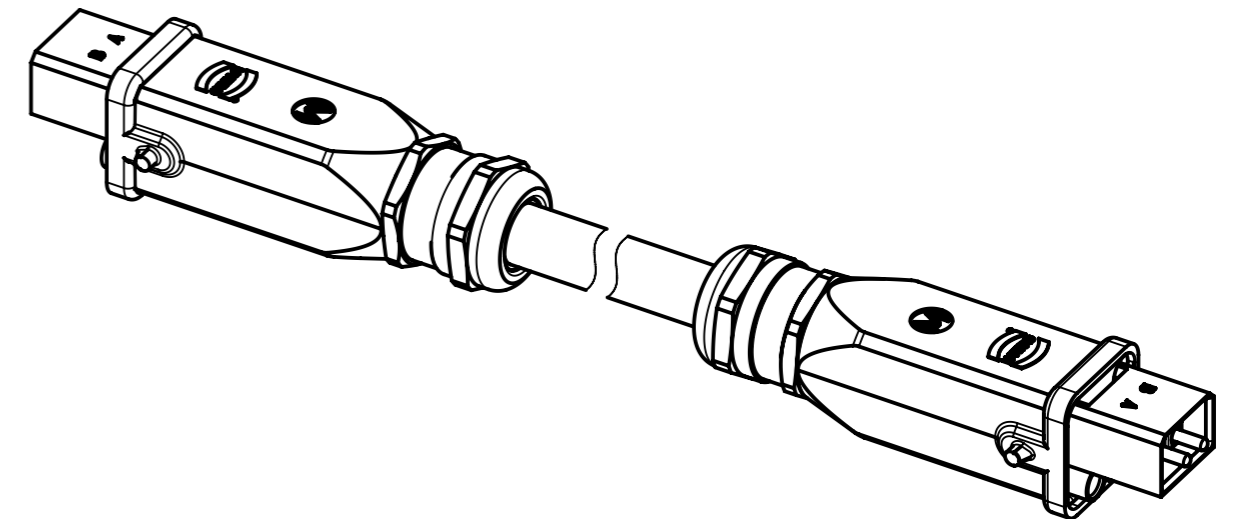

Connector Location A

Connector Location B

X
male
(without protection cap)

Loading-Plan
(Power AC version)
(Shield not connected)

Y
male
(without protection cap)

	All rights reserved		Created by COSTEA		Inspected by MUNTEANV		Standardisation AVRAM		Date 2017-11-06		State Final Release	
	Department HCS - RO		Title Han 3A FO Hybrid Cable Assembly				Doc-Key / ECM-Nr. 100183341/UGD/029/E 5000001274.19		Rev. E		Page 1/2	
HARTING Customised Solutions D-32427 Minden			Type TB		Number 335721XXXX5001							