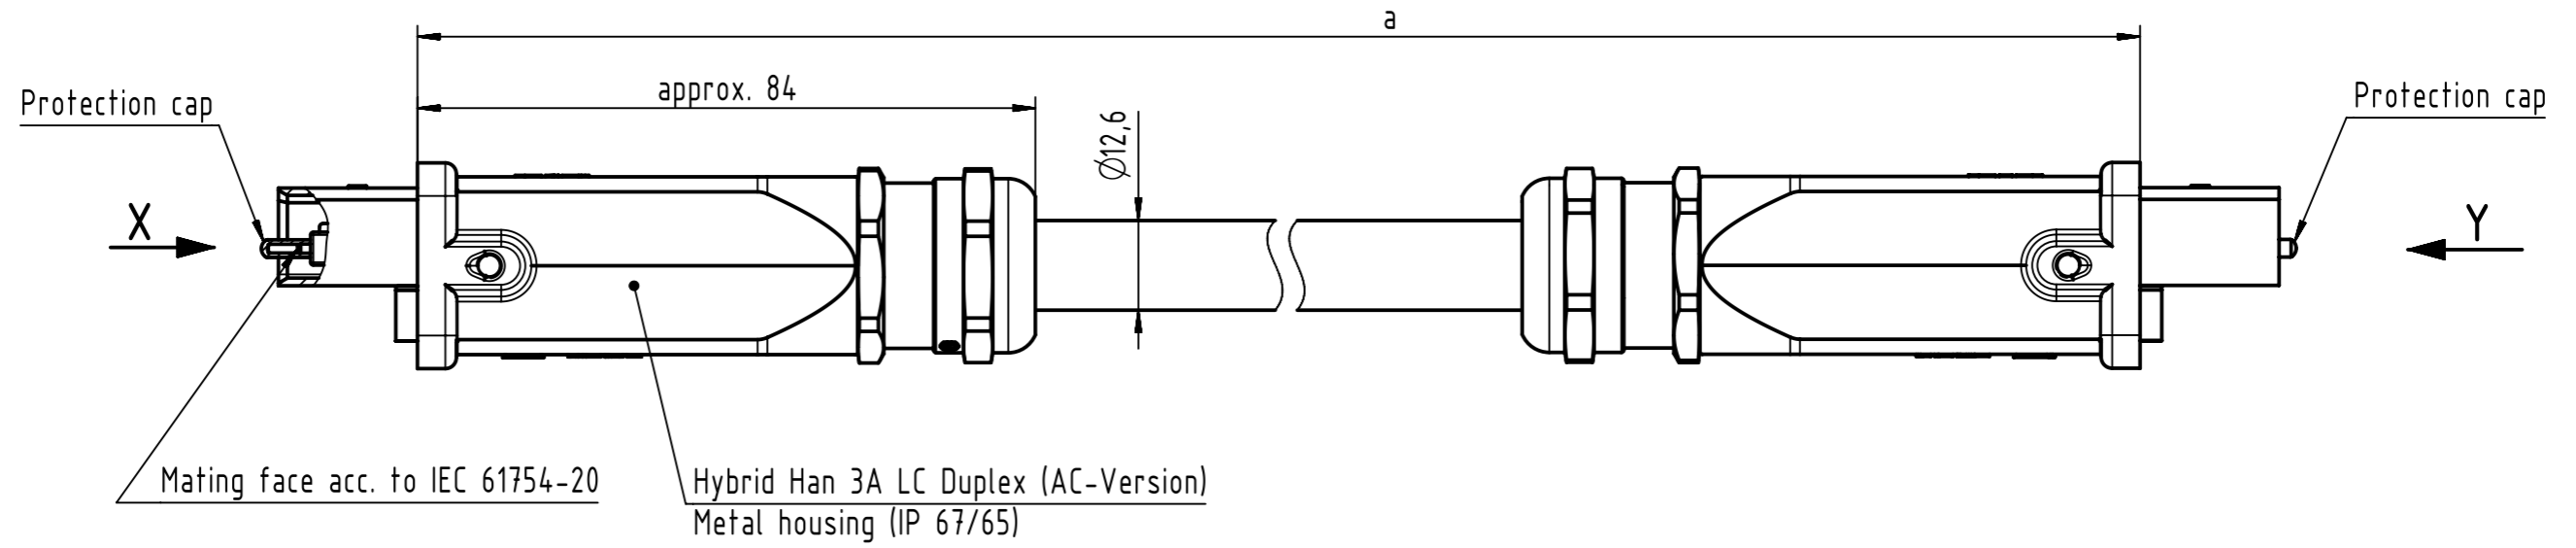

Connector Location A

Connector Location B

X
male
(without protection cap)

Loading-Plan
(Power AC version)
(Shield not connected)

Y
male
(without protection cap)

	All rights reserved		Created by COSTEA		Inspected by MUNTEANV		Standardisation AVRAM		Date 2017-11-06		State Final Release	
	Department HCS - RO		Title Han 3A FO Hybrid Cable Assembly				Doc-Key / ECM-Nr. 100183341/UGD/029/E 5000001274.19		Rev. E		Page 1/2	
HARTING Customised Solutions D-32427 Minden			Type TB		Number 335721XXXX5001							