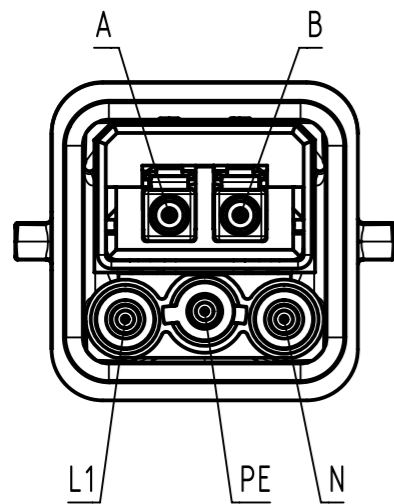

Connector Location A

Connector Location B

X
male
(without protection cap)

Loading-Plan
(Power AC version)
(Shield not connected)

Y
male
(without protection cap)

	All rights reserved		Created by COSTEA		Inspected by MUNTEANV		Standardisation AVRAM		Date 2017-11-06		State Final Release	
	Department HCS - RO		Title Han 3A FO Hybrid Cable Assembly				Doc-Key / ECM-Nr. 100183341/UGD/029/E 5000001274.19		Rev. E		Page 1/2	
HARTING Customised Solutions D-32427 Minden			Type TB		Number 335721XXXX5001							