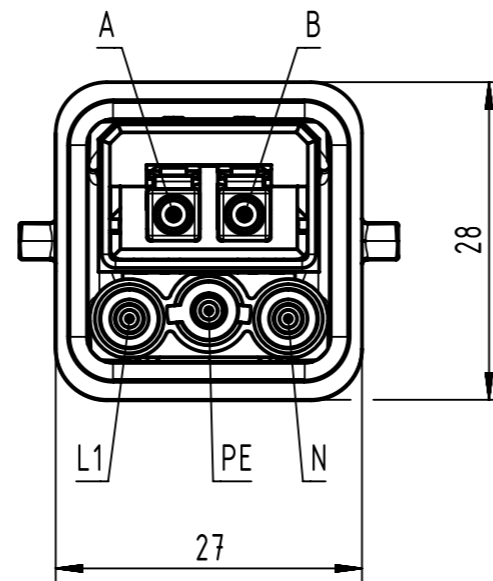

Connector Location A

Connector Location B

X
male
(without protection cap)

Loading-Plan
(Power AC version)
(Shield not connected)

Y
male
(without protection cap)

	All rights reserved		Created by COSTEA		Inspected by MUNTEANV		Standardisation AVRAM		Date 2017-11-06		State Final Release	
	Department HCS - RO		Title Han 3A FO Hybrid Cable Assembly				Doc-Key / ECM-Nr. 100183341/UGD/029/E 5000001274.19		Rev. E		Page 1/2	
HARTING Customised Solutions D-32427 Minden			Type TB		Number 335721XXXX5001							